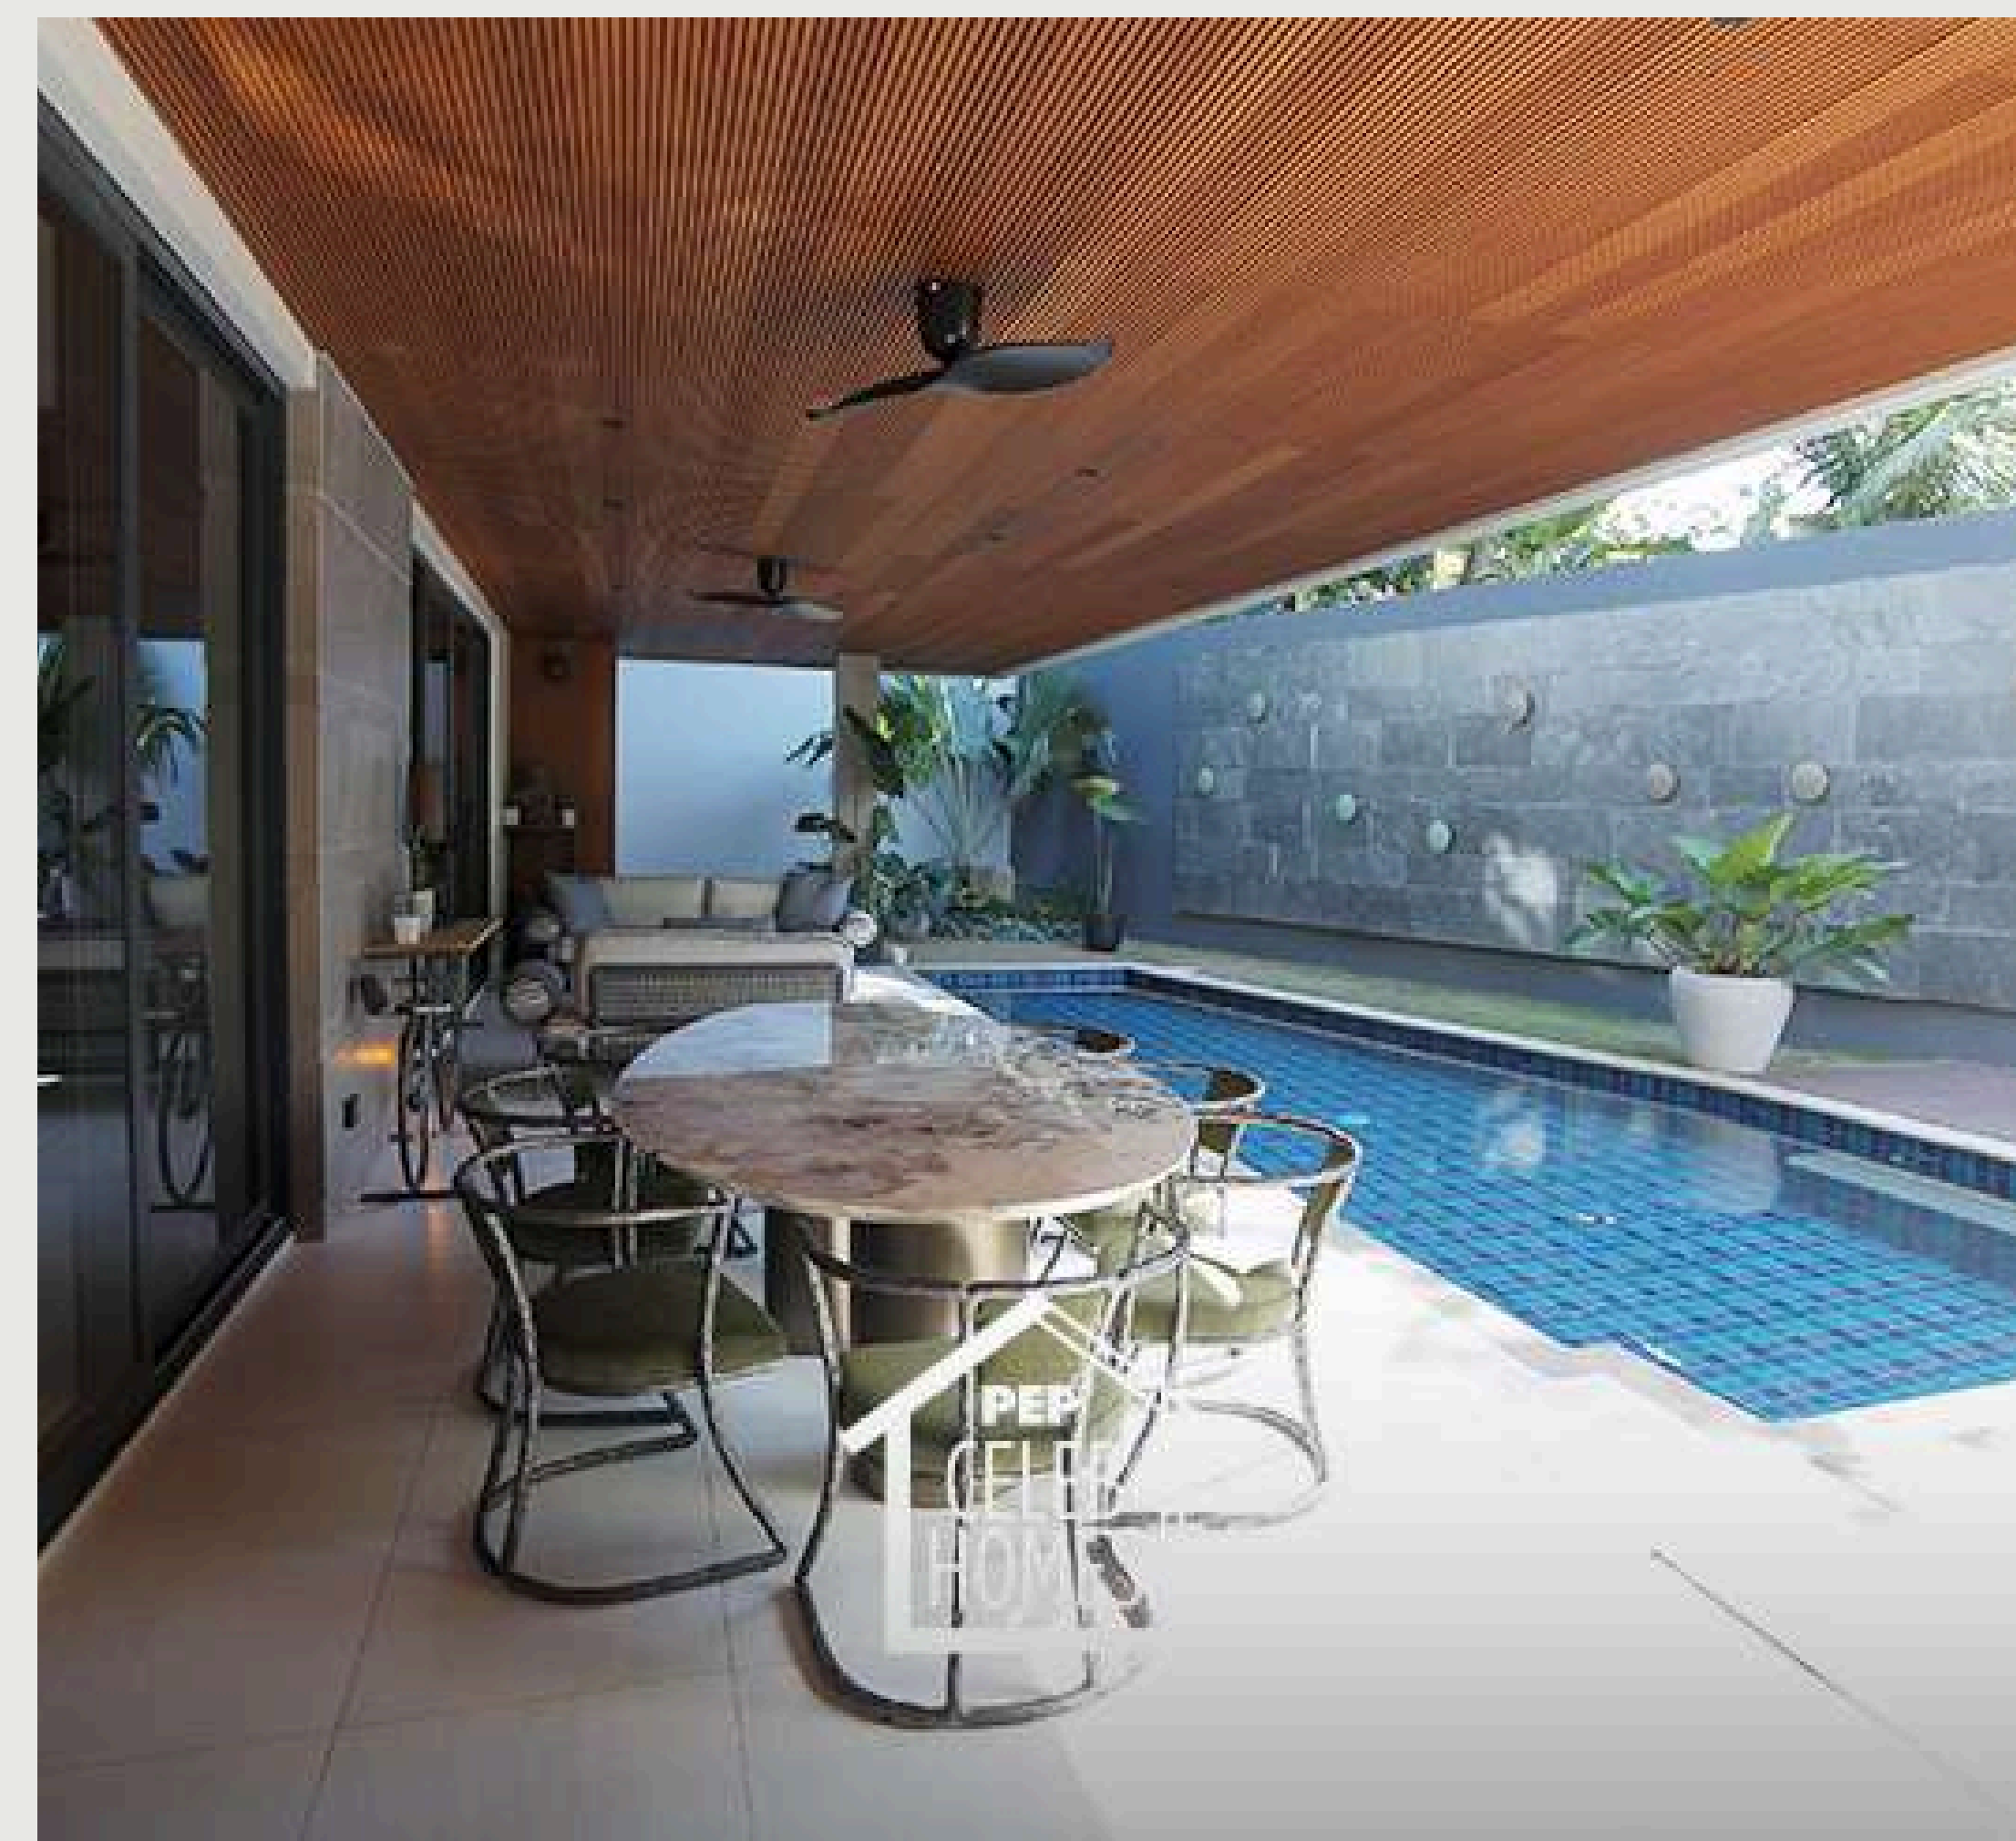

RAMSAY RESIDENCE

BY: DEREK RAMSAY