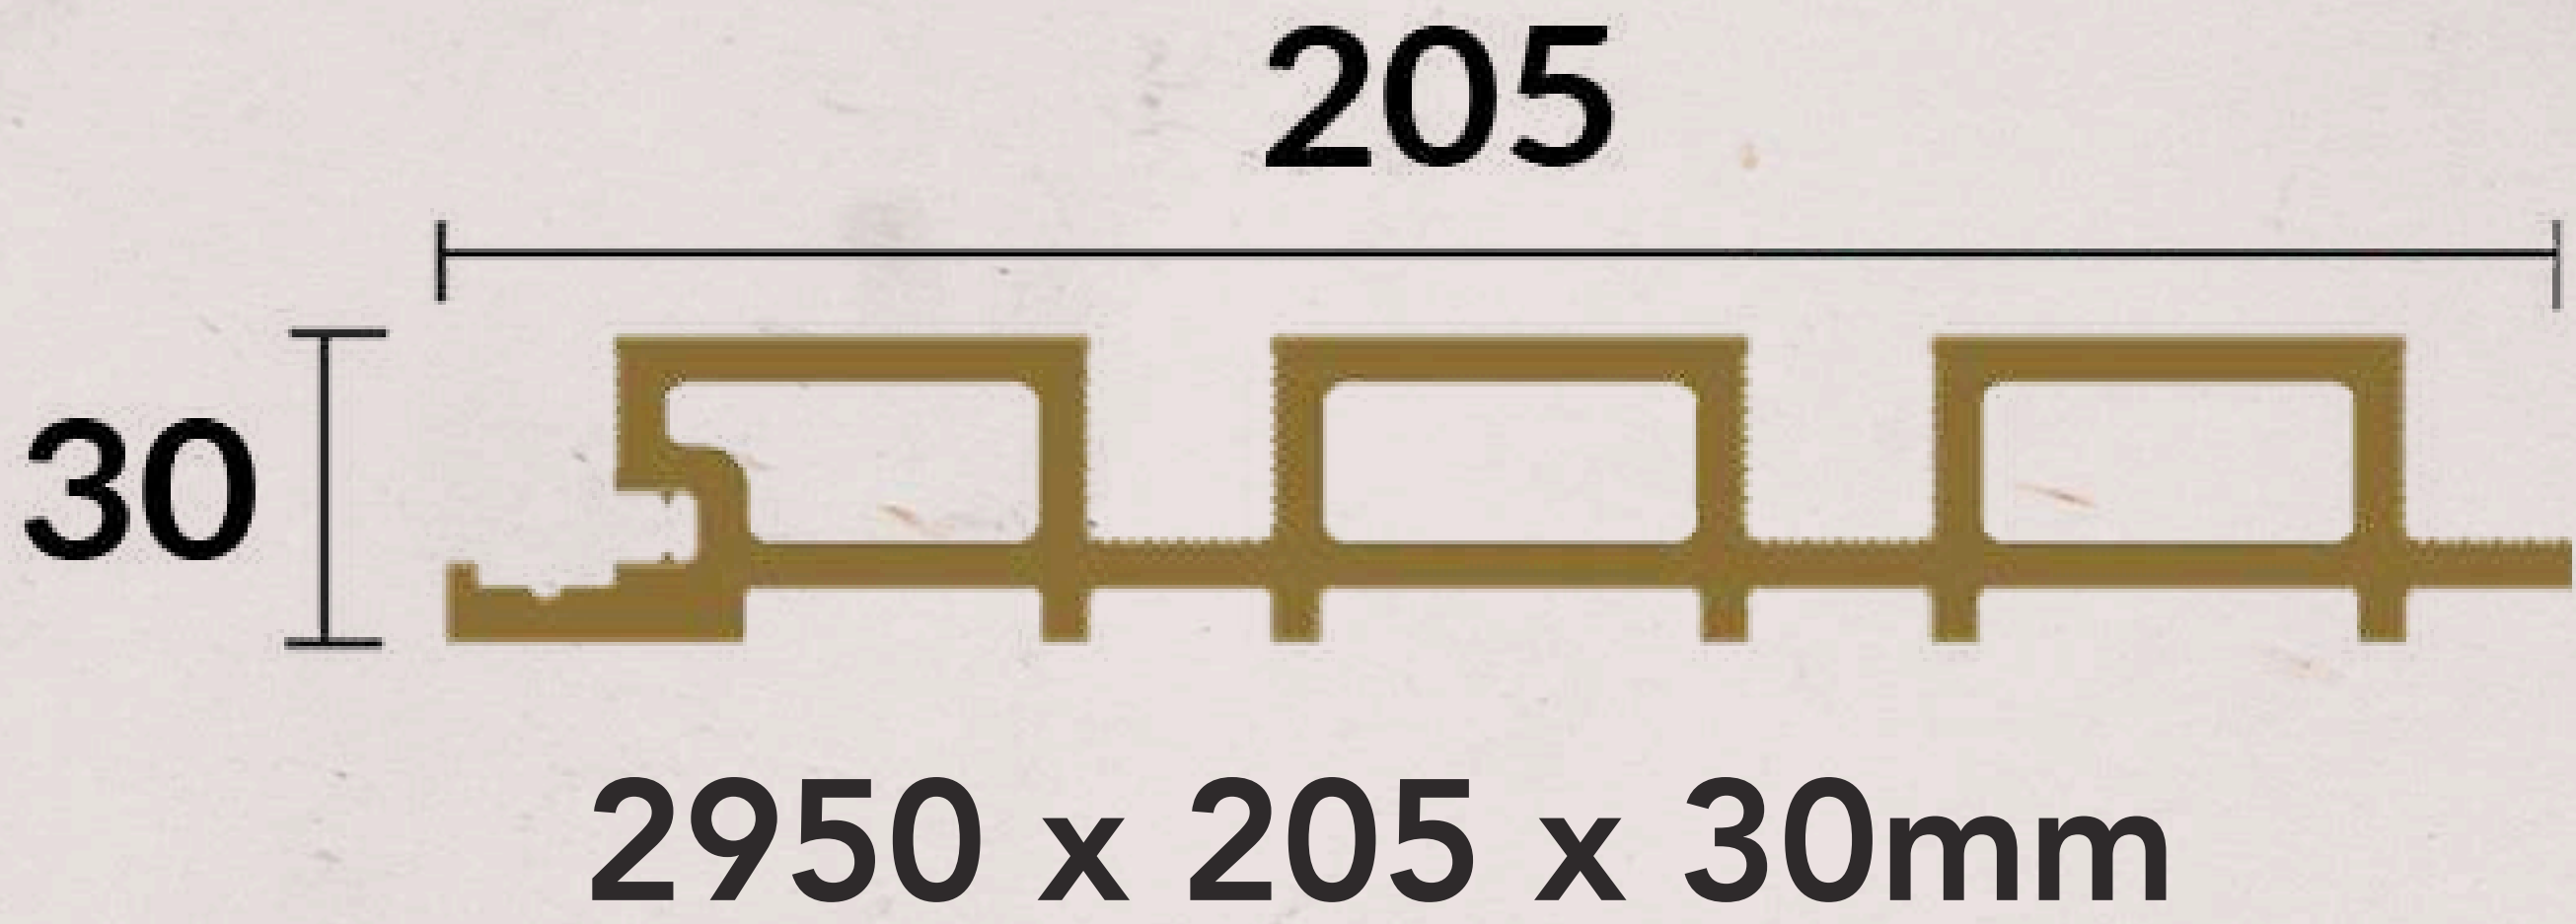

accessories

- Dark Walnut
- Coffee Brown
- Ashtree

OUTDOOR WPC CLADDING

ZW103