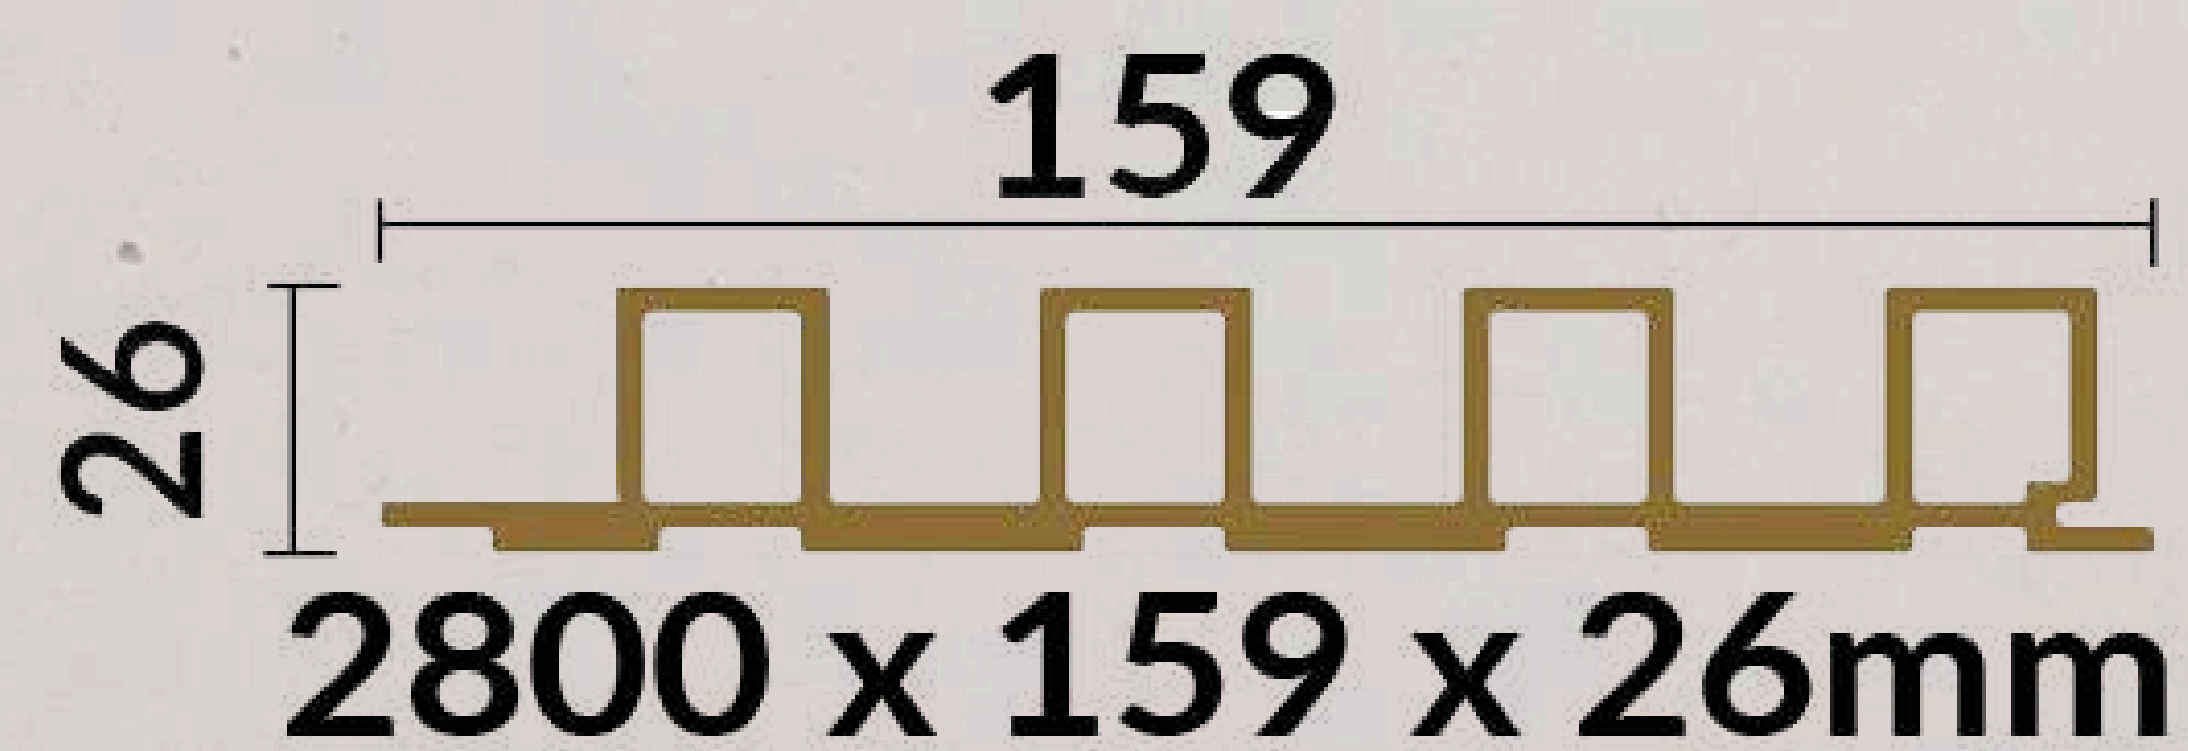

INDOOR ZW101

WPC CLADDING PREMIUM MATTE series

- Dark Walnut
- English Chestnut
- Ashtree

accessories

L-CORNER 101
2800x35x45mm

L-CORNER 102
2800x25x25mm

BUCKLE