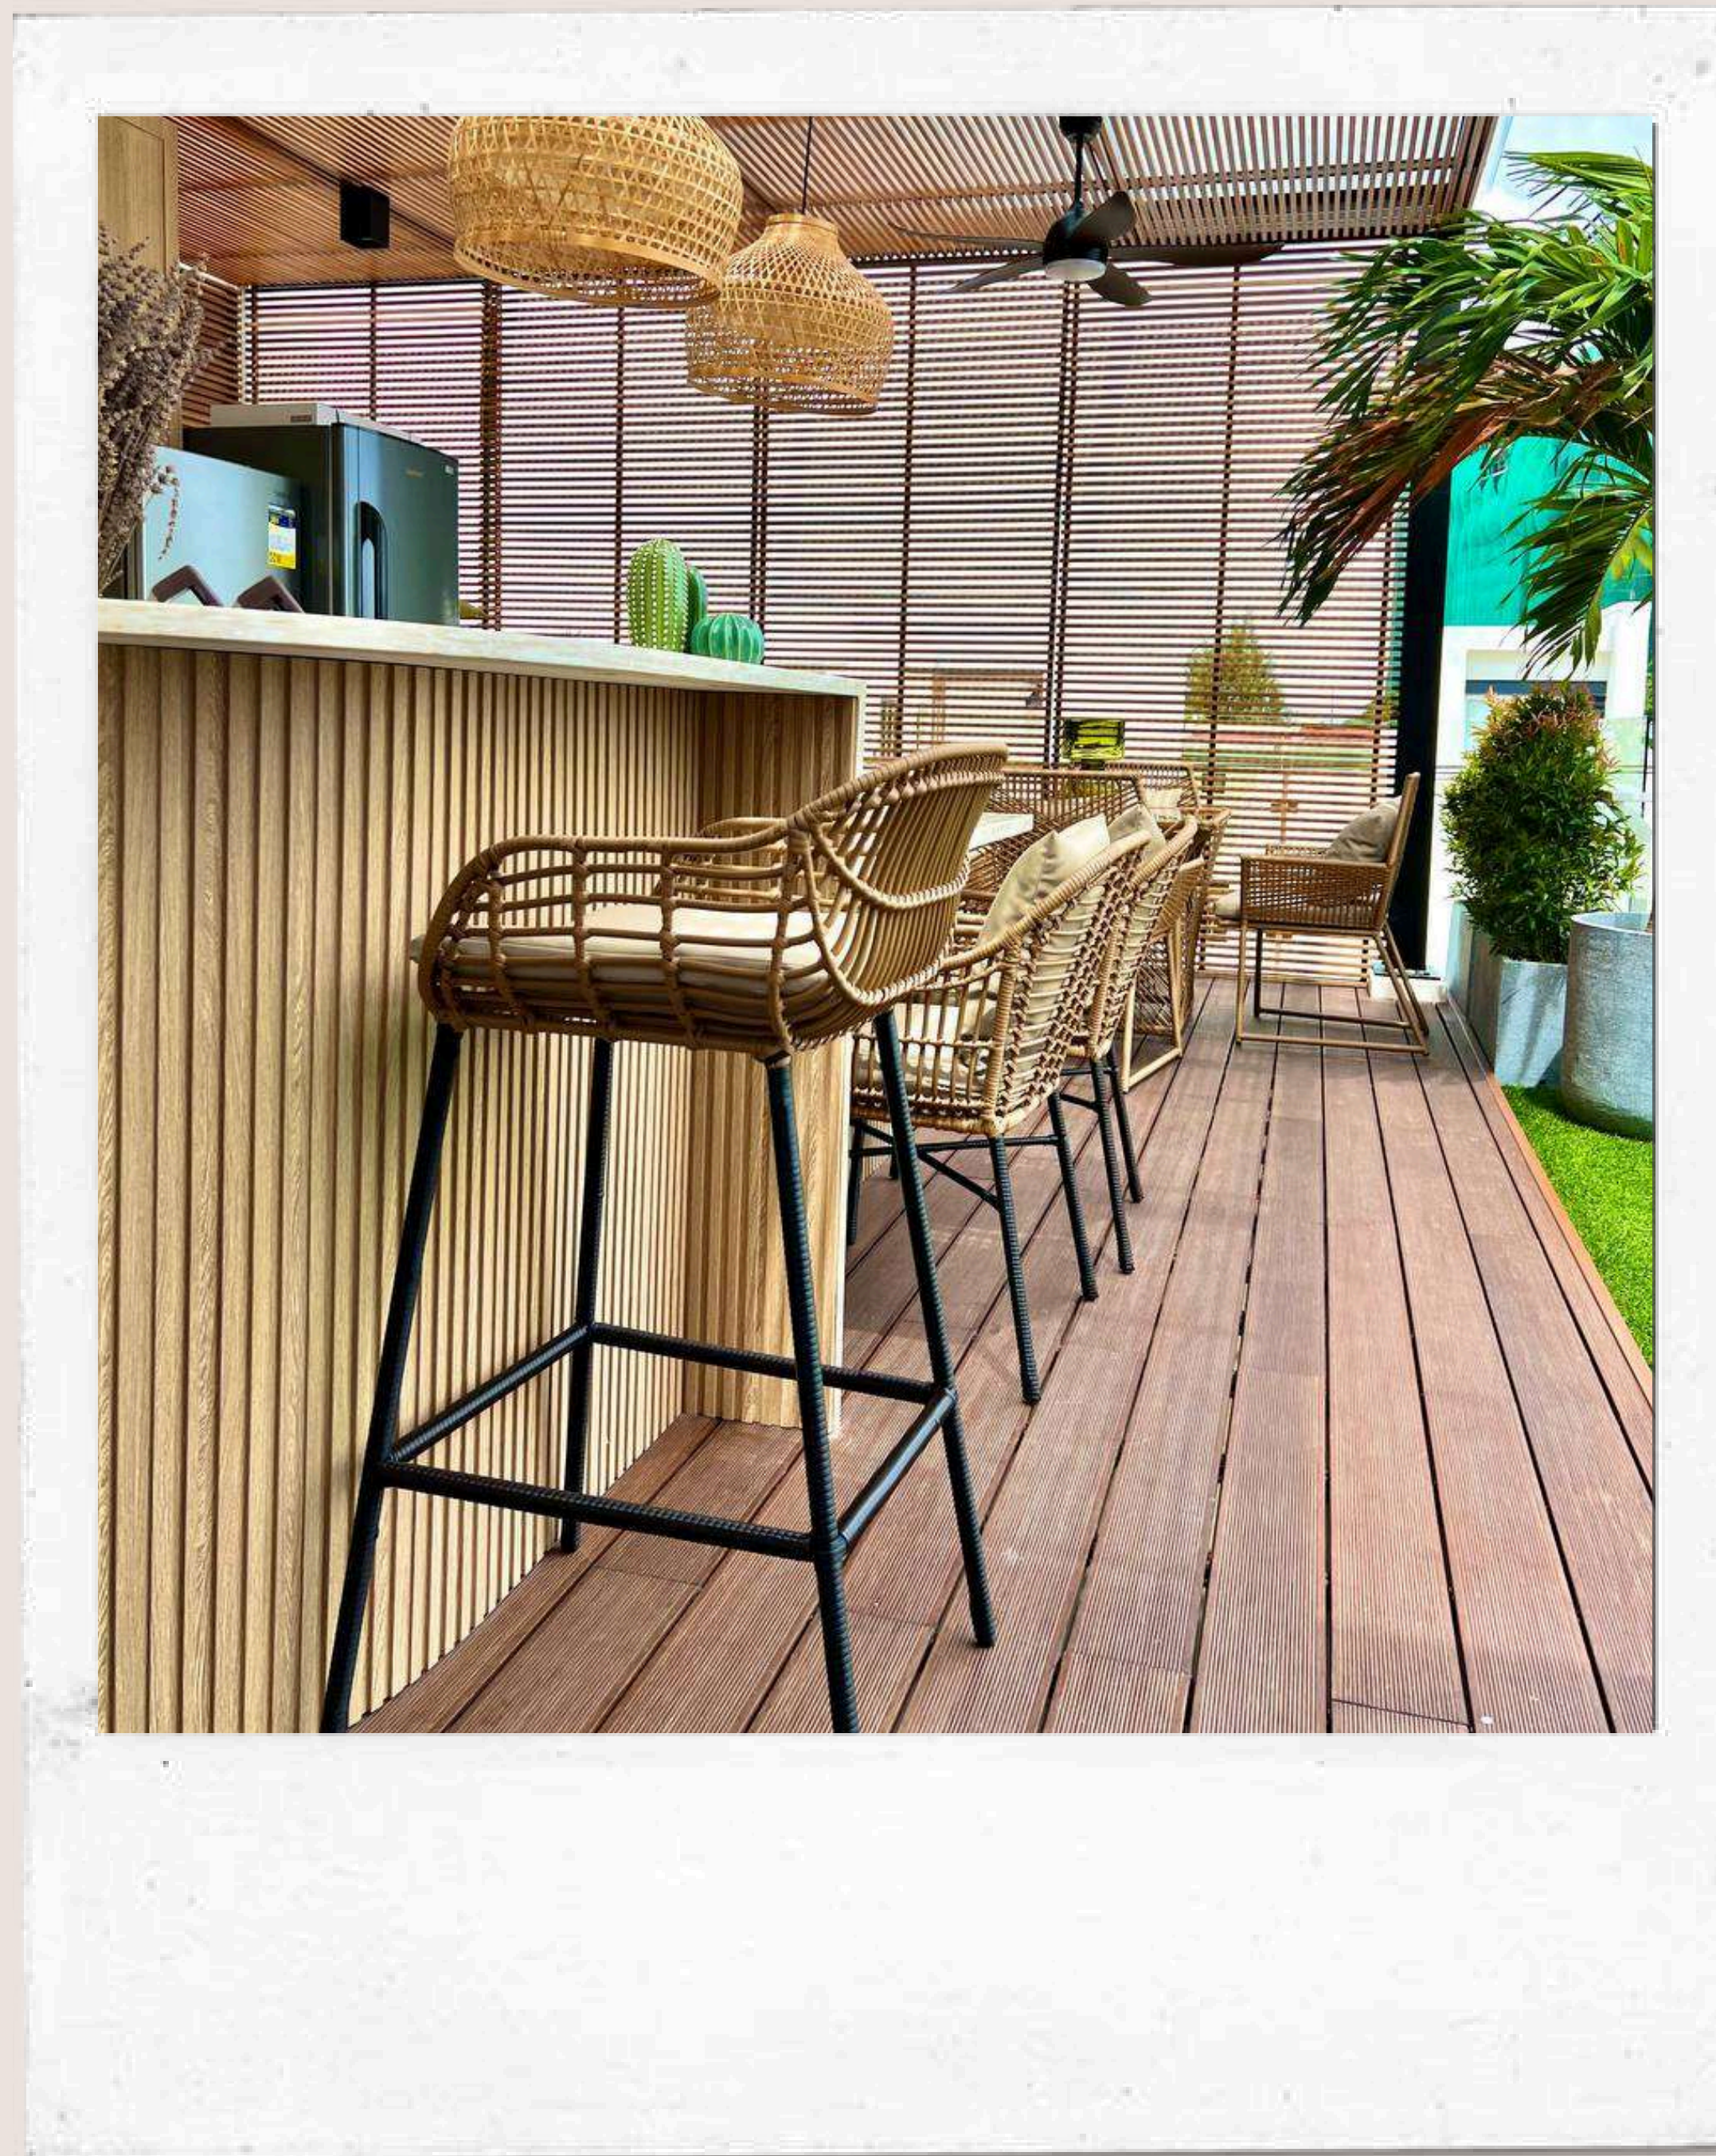

# bamboo decking

MODERN BAMBOO®

\*Actual project photos

**APPLICATION:**  
Outdoor Decking

**DIMENSION:**  
1860 x 140 x 20mm  
(Big Wave & Small Wave)

1860 x 140 x 18mm  
(Haspedeck)