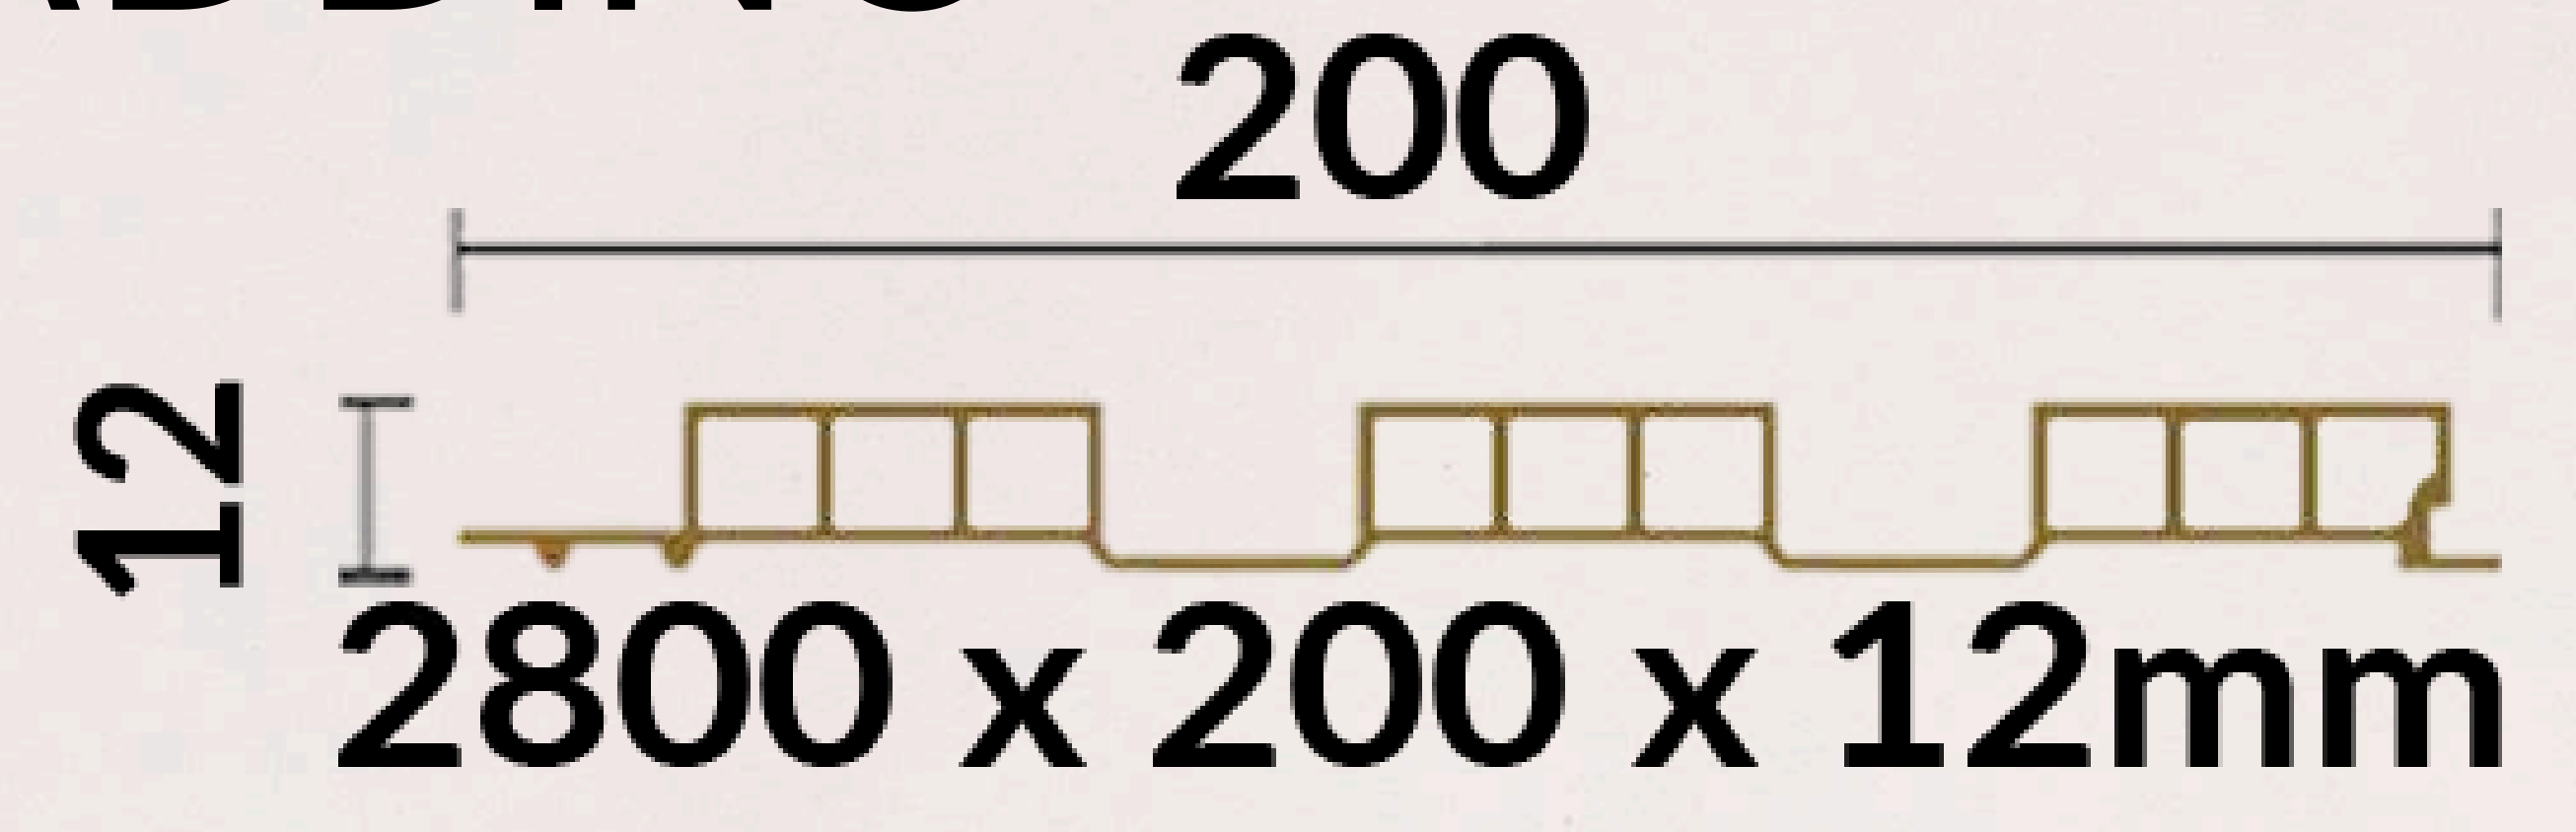

- English Chestnut
- Dark Walnut
- Ashtree
- Charcoal Black
- Narra Brown

accessories