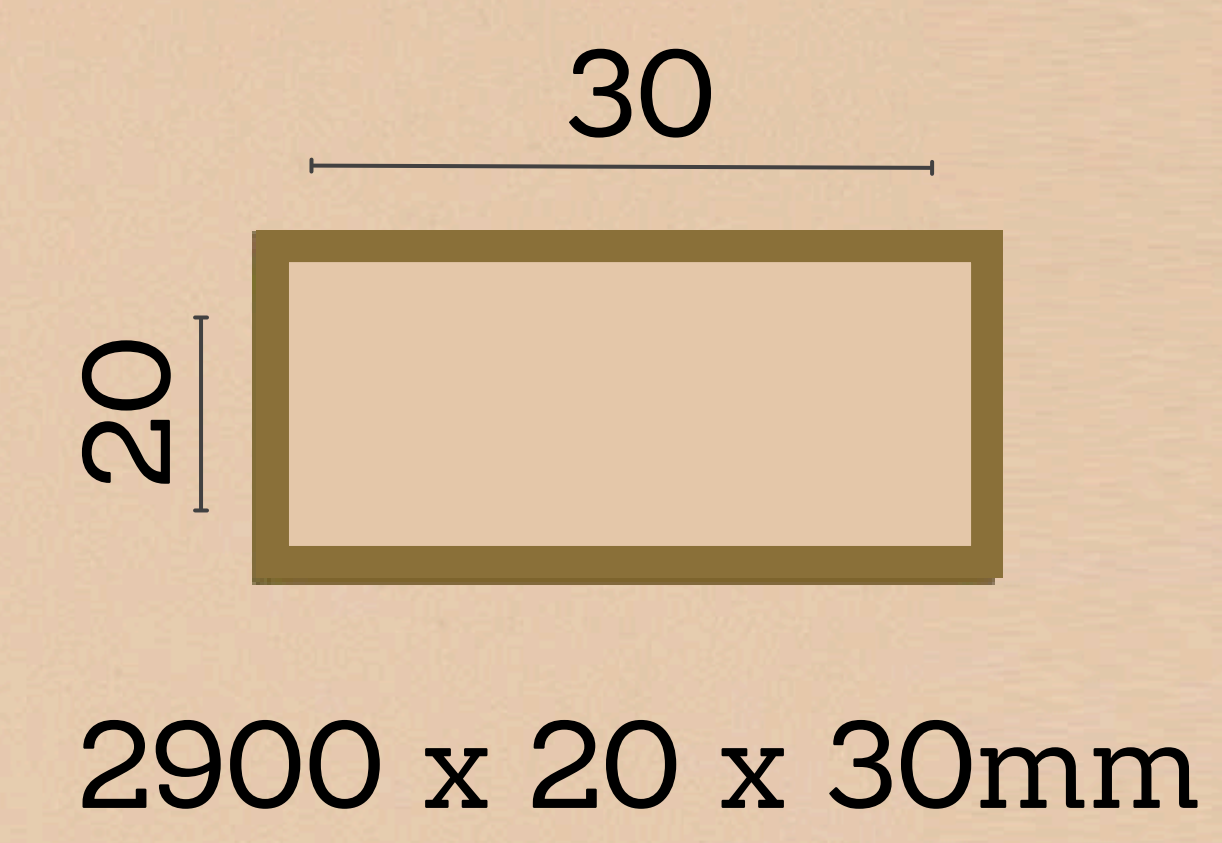

DIMENSION:
2900 x 20 x 30mm

Nordic Oak

APPLICATION:
Wall, Partition or Ceiling

Standard