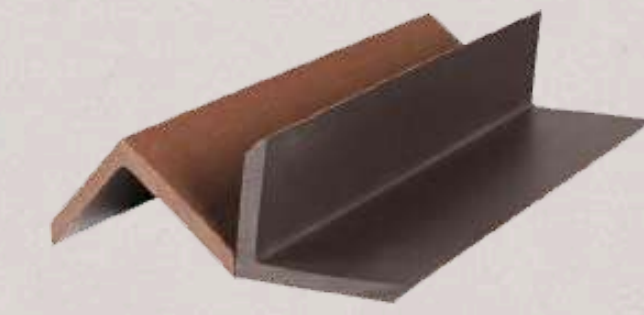

- Dark Walnut
- Charcoal Black
- English Chestnut

OUTDOOR WPC CLADDING

ZW303

accessories