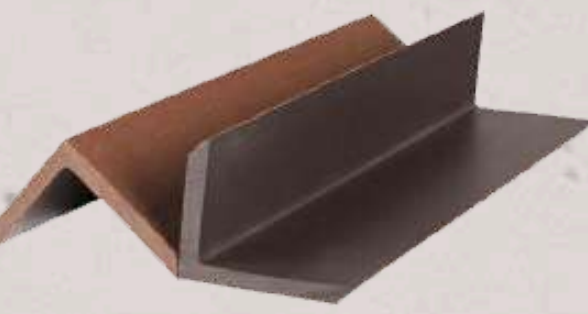

# OUTDOOR WPC DECKING

ZW109

LUX. *Haspe  
Series*

 DEEP HASPE

 DOUBLE LAYER COATING

accessories

L-CORNER 103  
2950x30x40mm

JOIST J4025  
2900x40x25mm