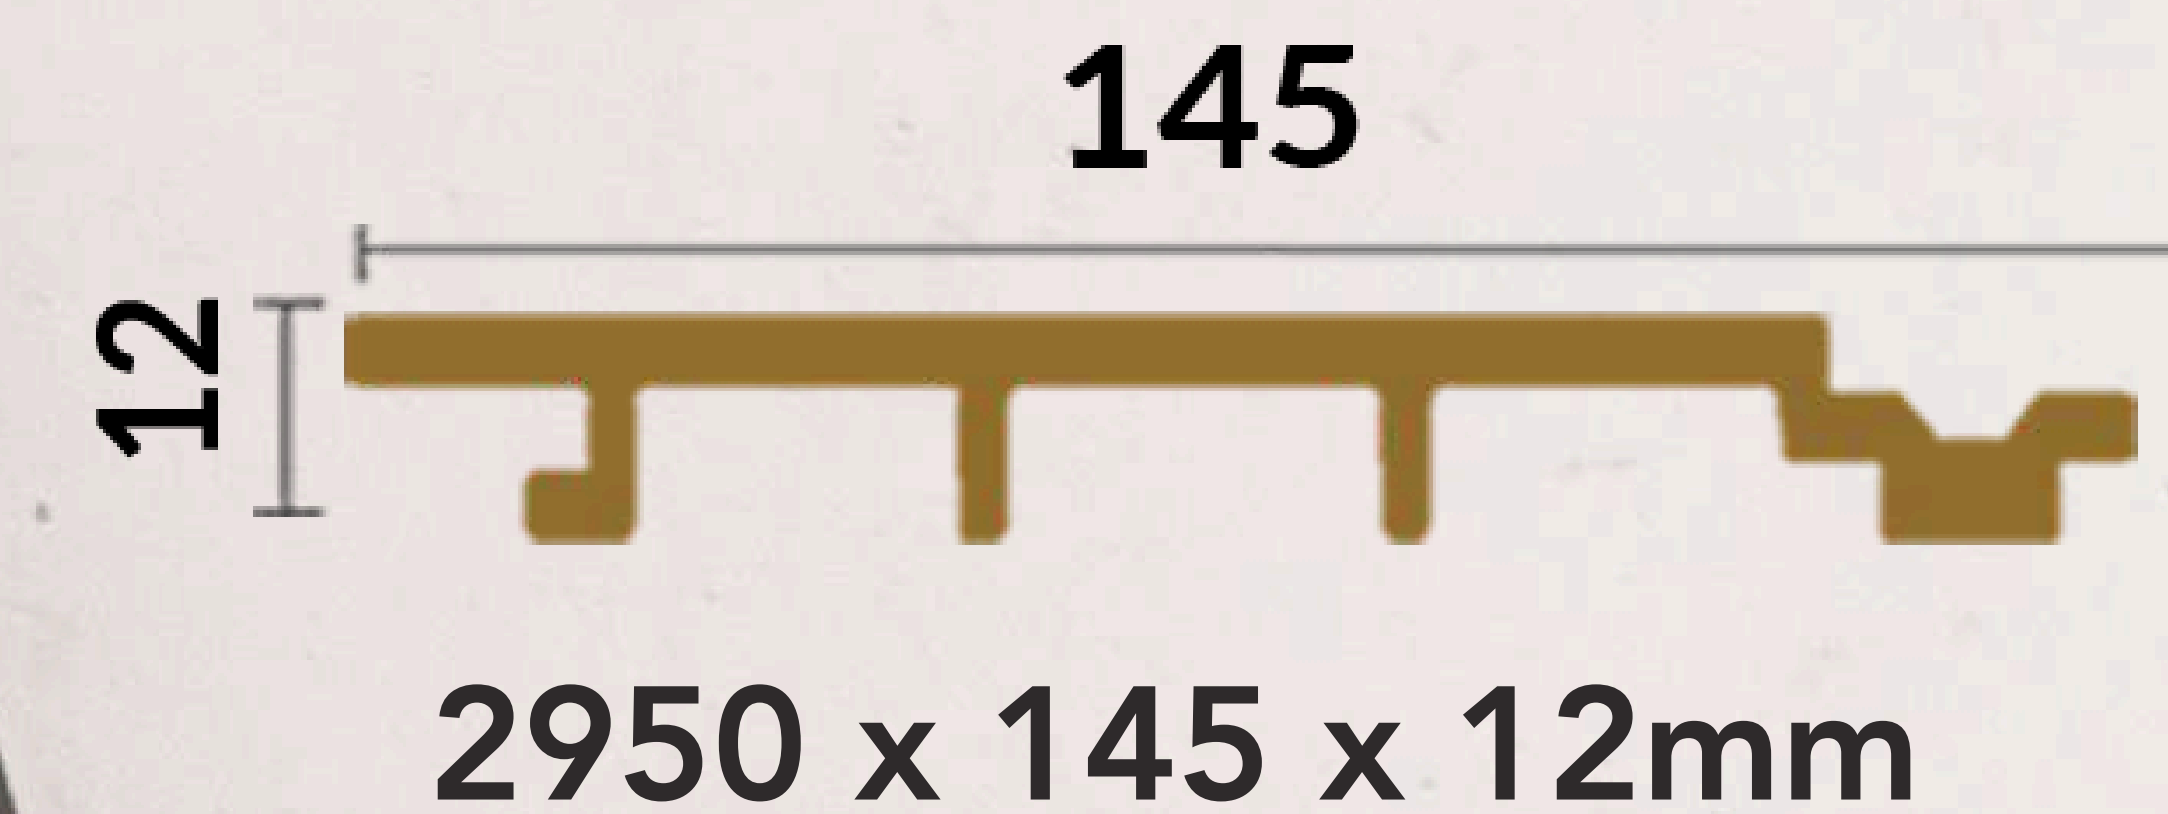

OUTDOOR WPC CLADDING

ZW203

accessories

- Dark Walnut
- Coffee Brown
- Ashtree