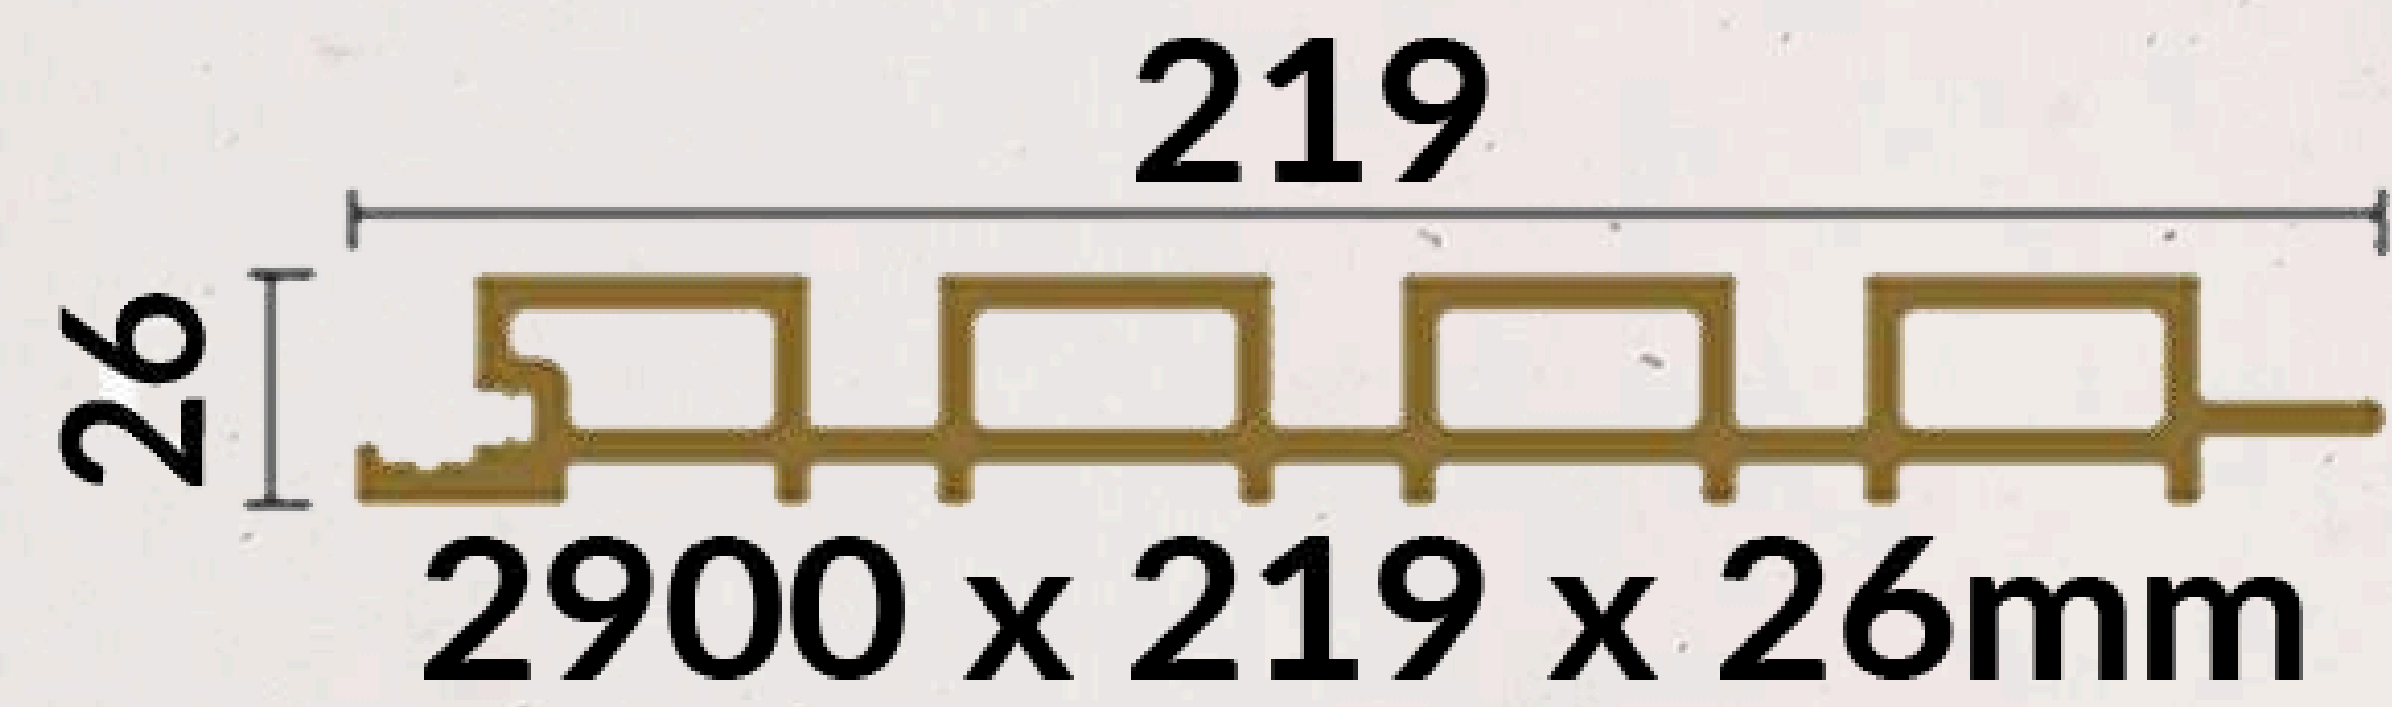

- Nordic Oak
- Dark Walnut
- English Chestnut