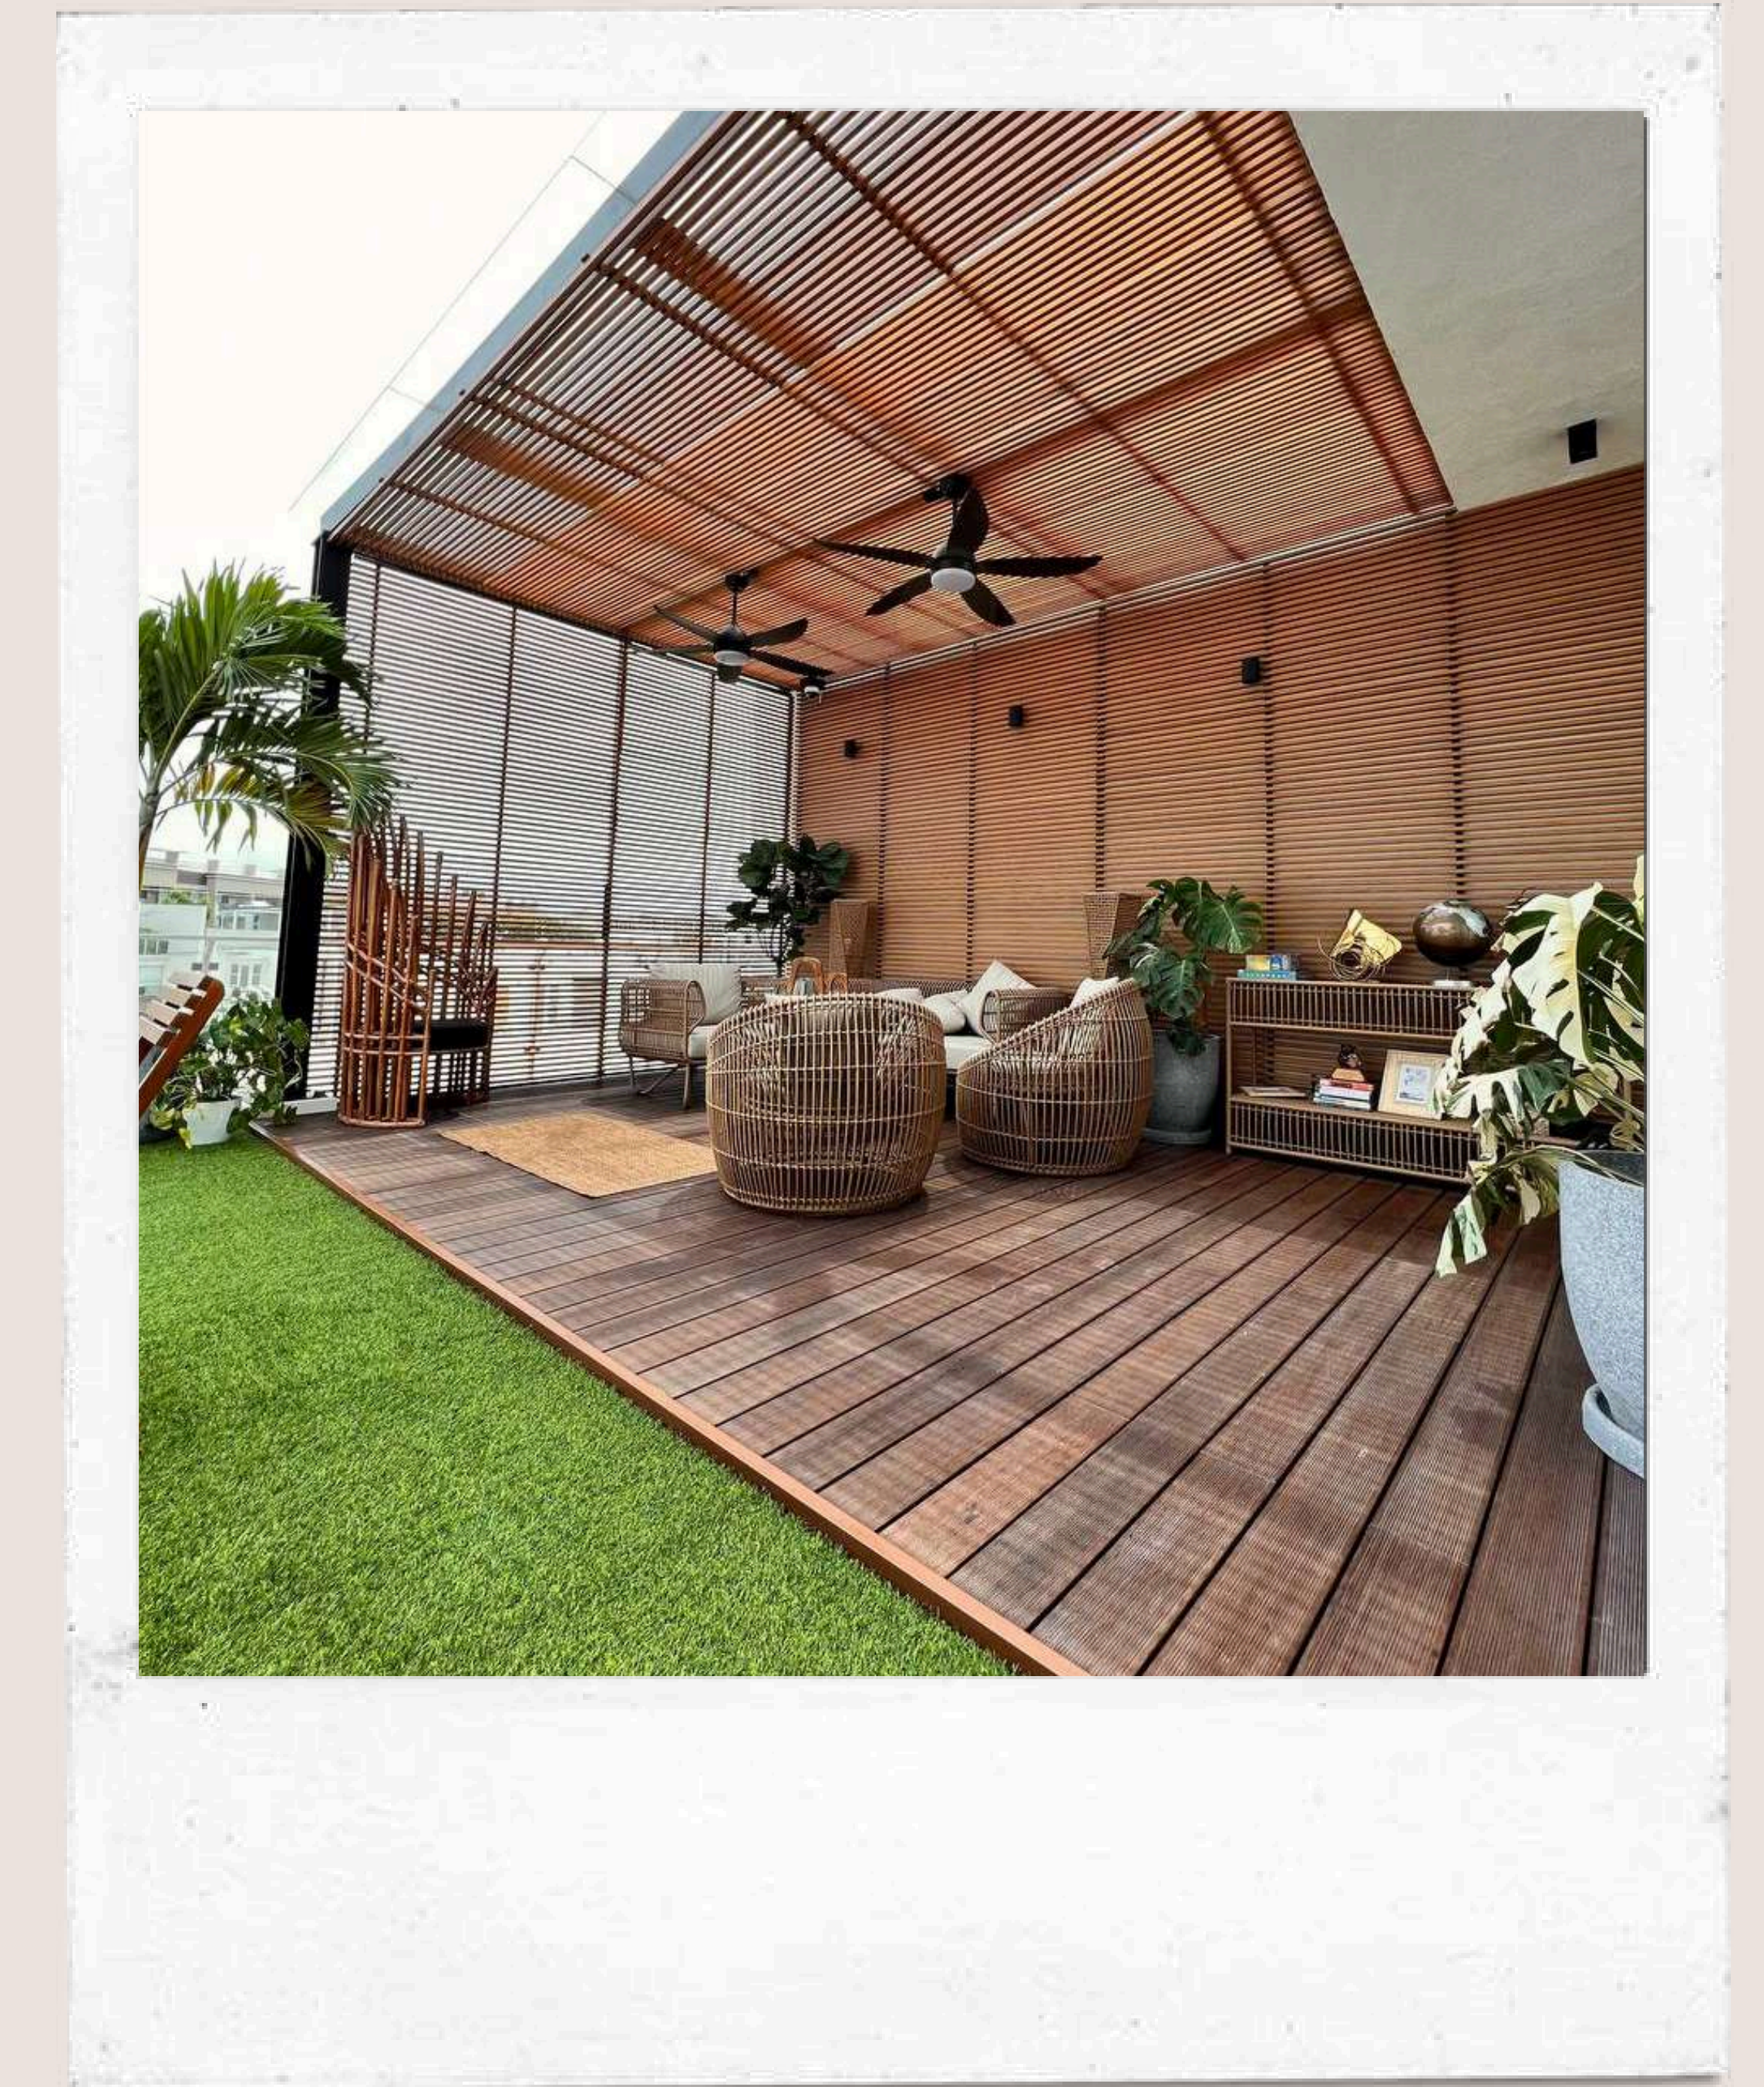

# bamboo decking

MODERN BAMBOO®

\*Actual project photos

**APPLICATION:**  
Outdoor Decking

**DIMENSION:**  
1860 x 140 x 20mm  
(Big Wave & Small Wave)

1860 x 140 x 18mm  
(Haspedeck)