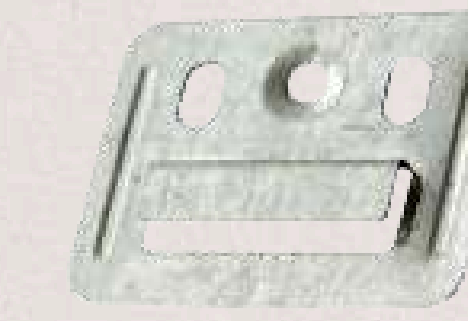

accessories

**INDOOR**

**ZW108**

**WPC CLADDING**

accessories

L-CORNER 106  
3000x25x25mm

BUCKLE

Golden Pine