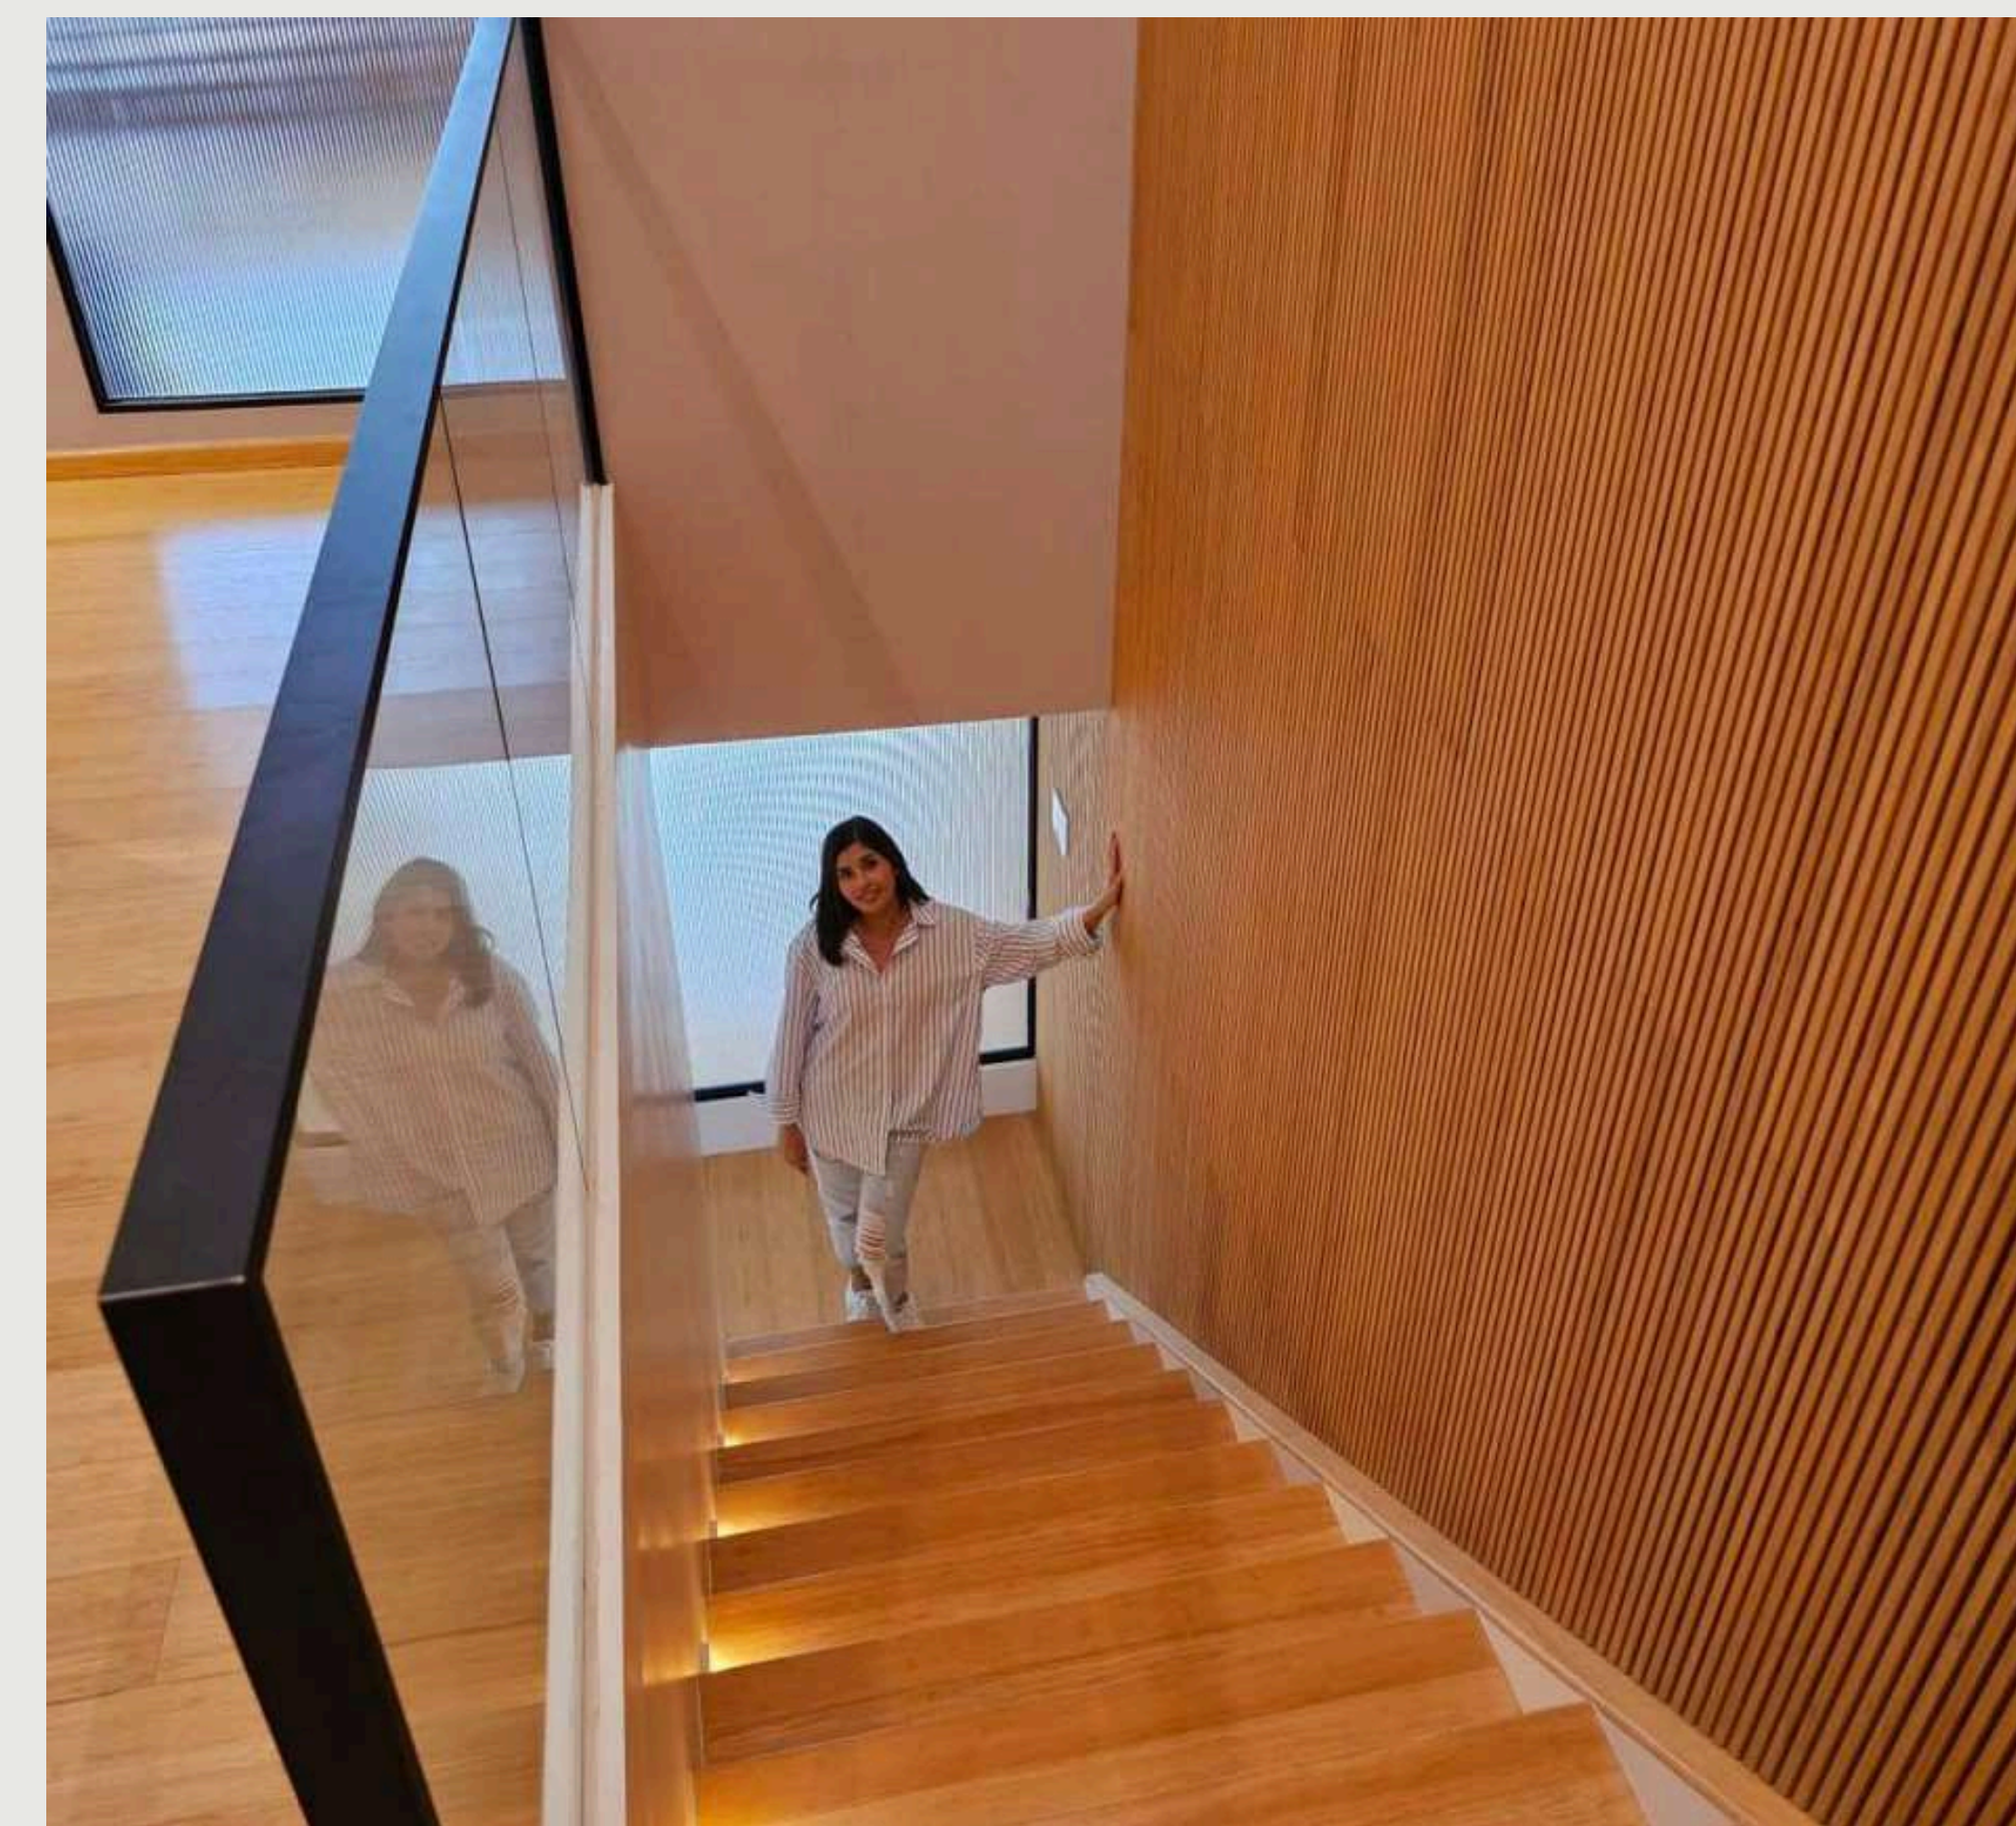

BAMBOO FLOORING

TEA BROWN

Size:

1850 x 135 x 14mm