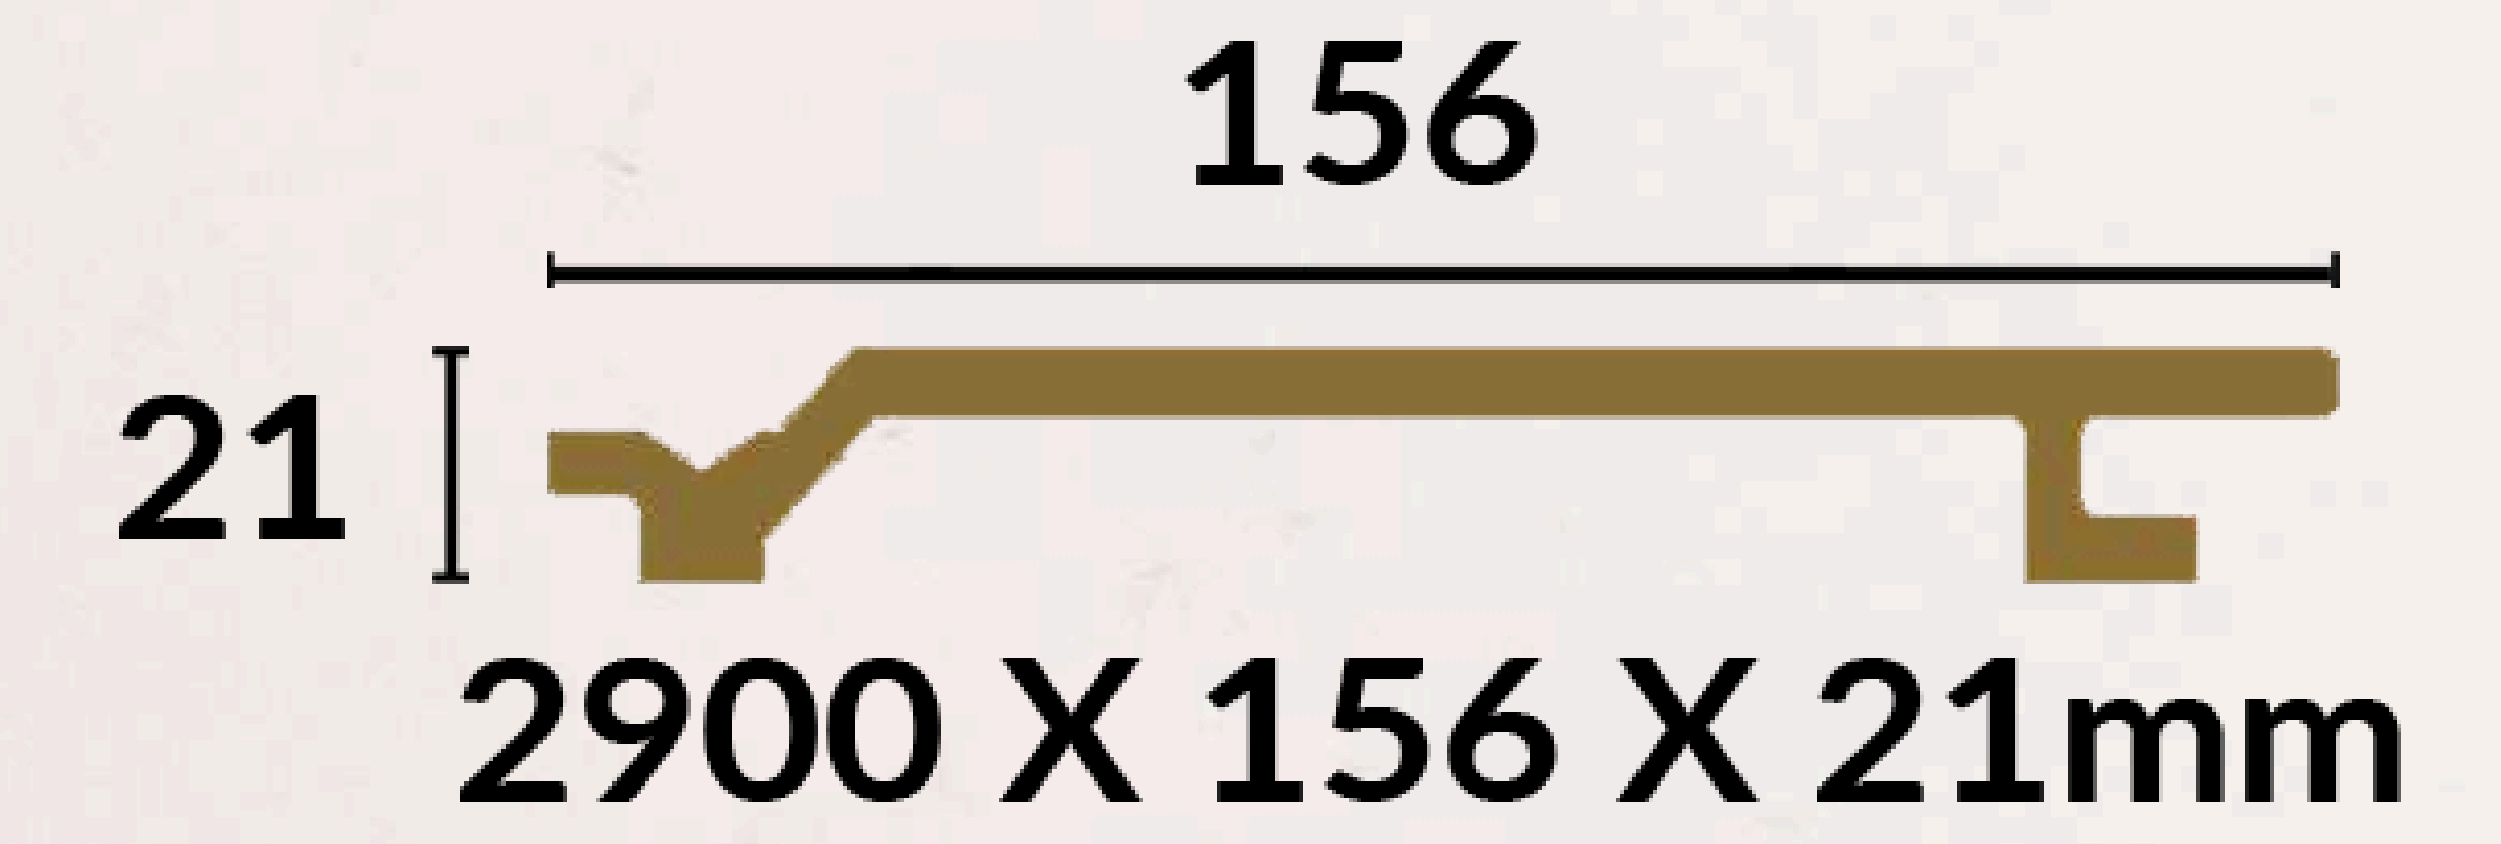

OUTDOOR WPC CLADDING

ZW403

LUX. *Haspe Series*

accessories

L-CORNER 109
2900x40x25mm   JOIST
2900x40x25mm

DOUBLE LAYER COATING

DEEP HASPE

- English Chestnut
- Dark Walnut
- Nordic Oak