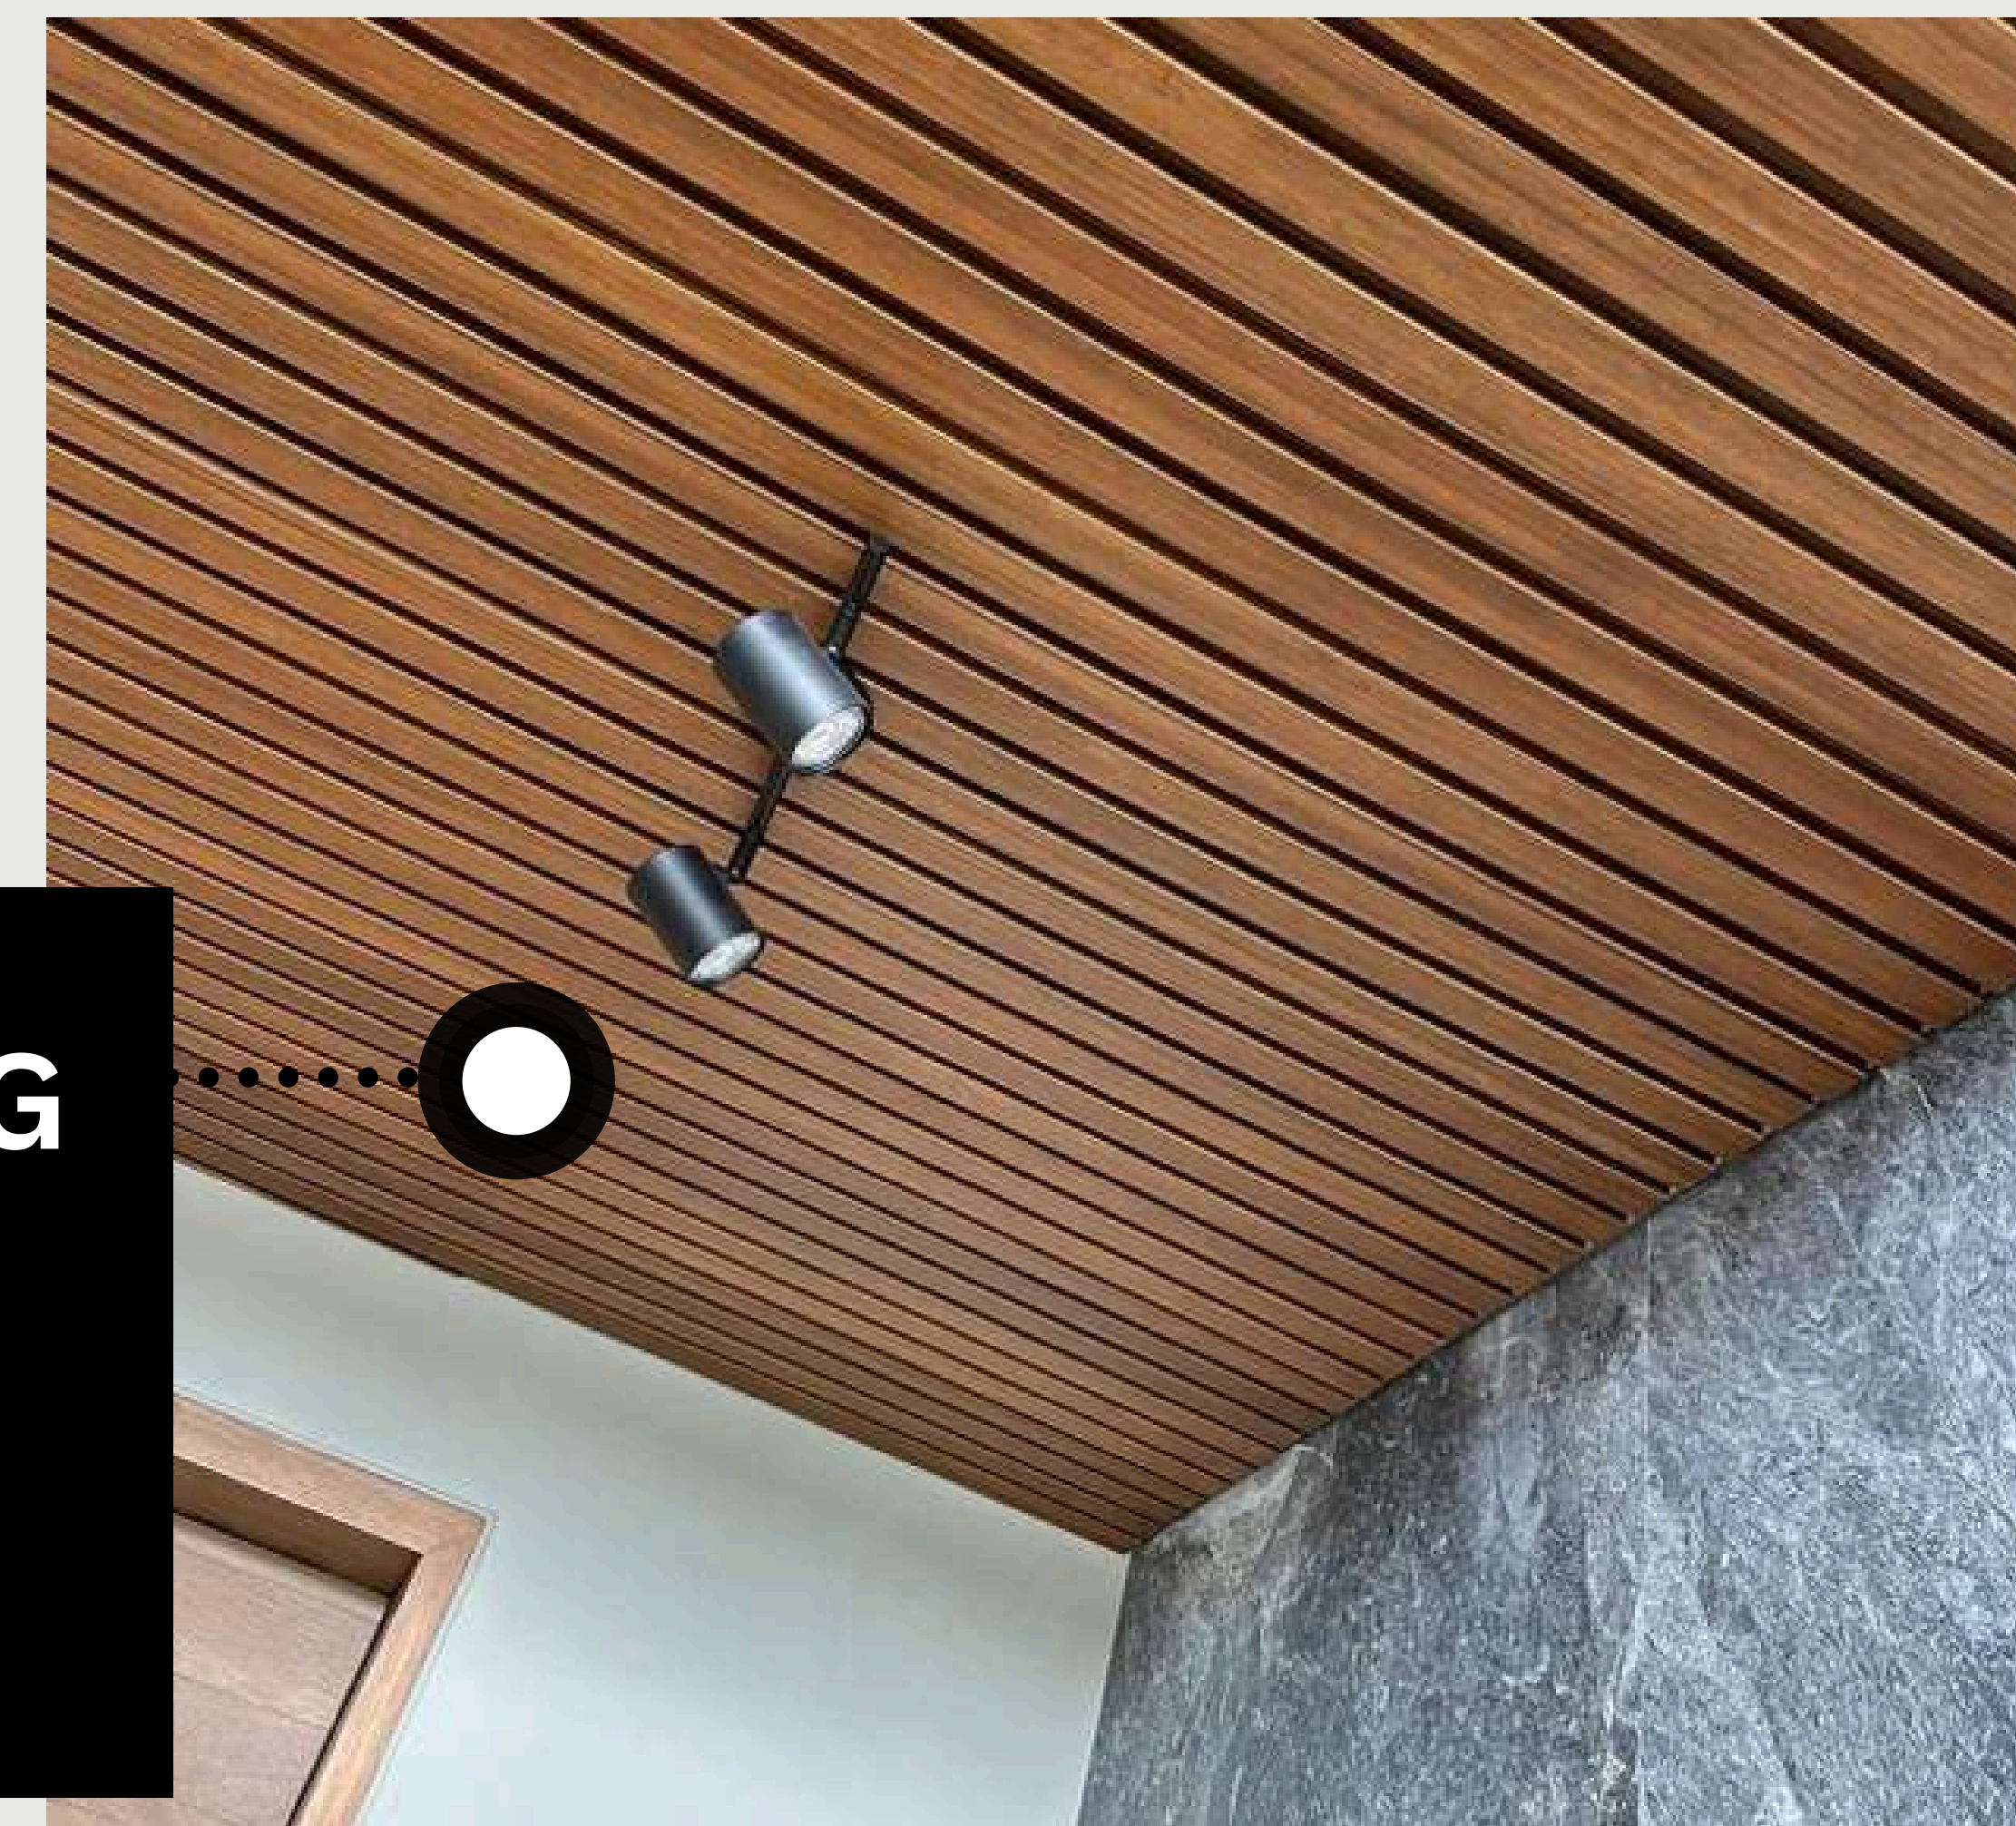

# #SKYPOD CEBU

BY: ENGR. SLATER YOUNG

---

**BAMBOO SLAT**

Size:  
**2900 x 20 x 30mm**

**BAMBOO CLADDING**

BIG WAVE  
Size:  
**2900 x 140 x 18mm**

**BAMBOO CLADDING**  
SMALL WAVE  
Size:  
**2900 x 140 x 18mm**