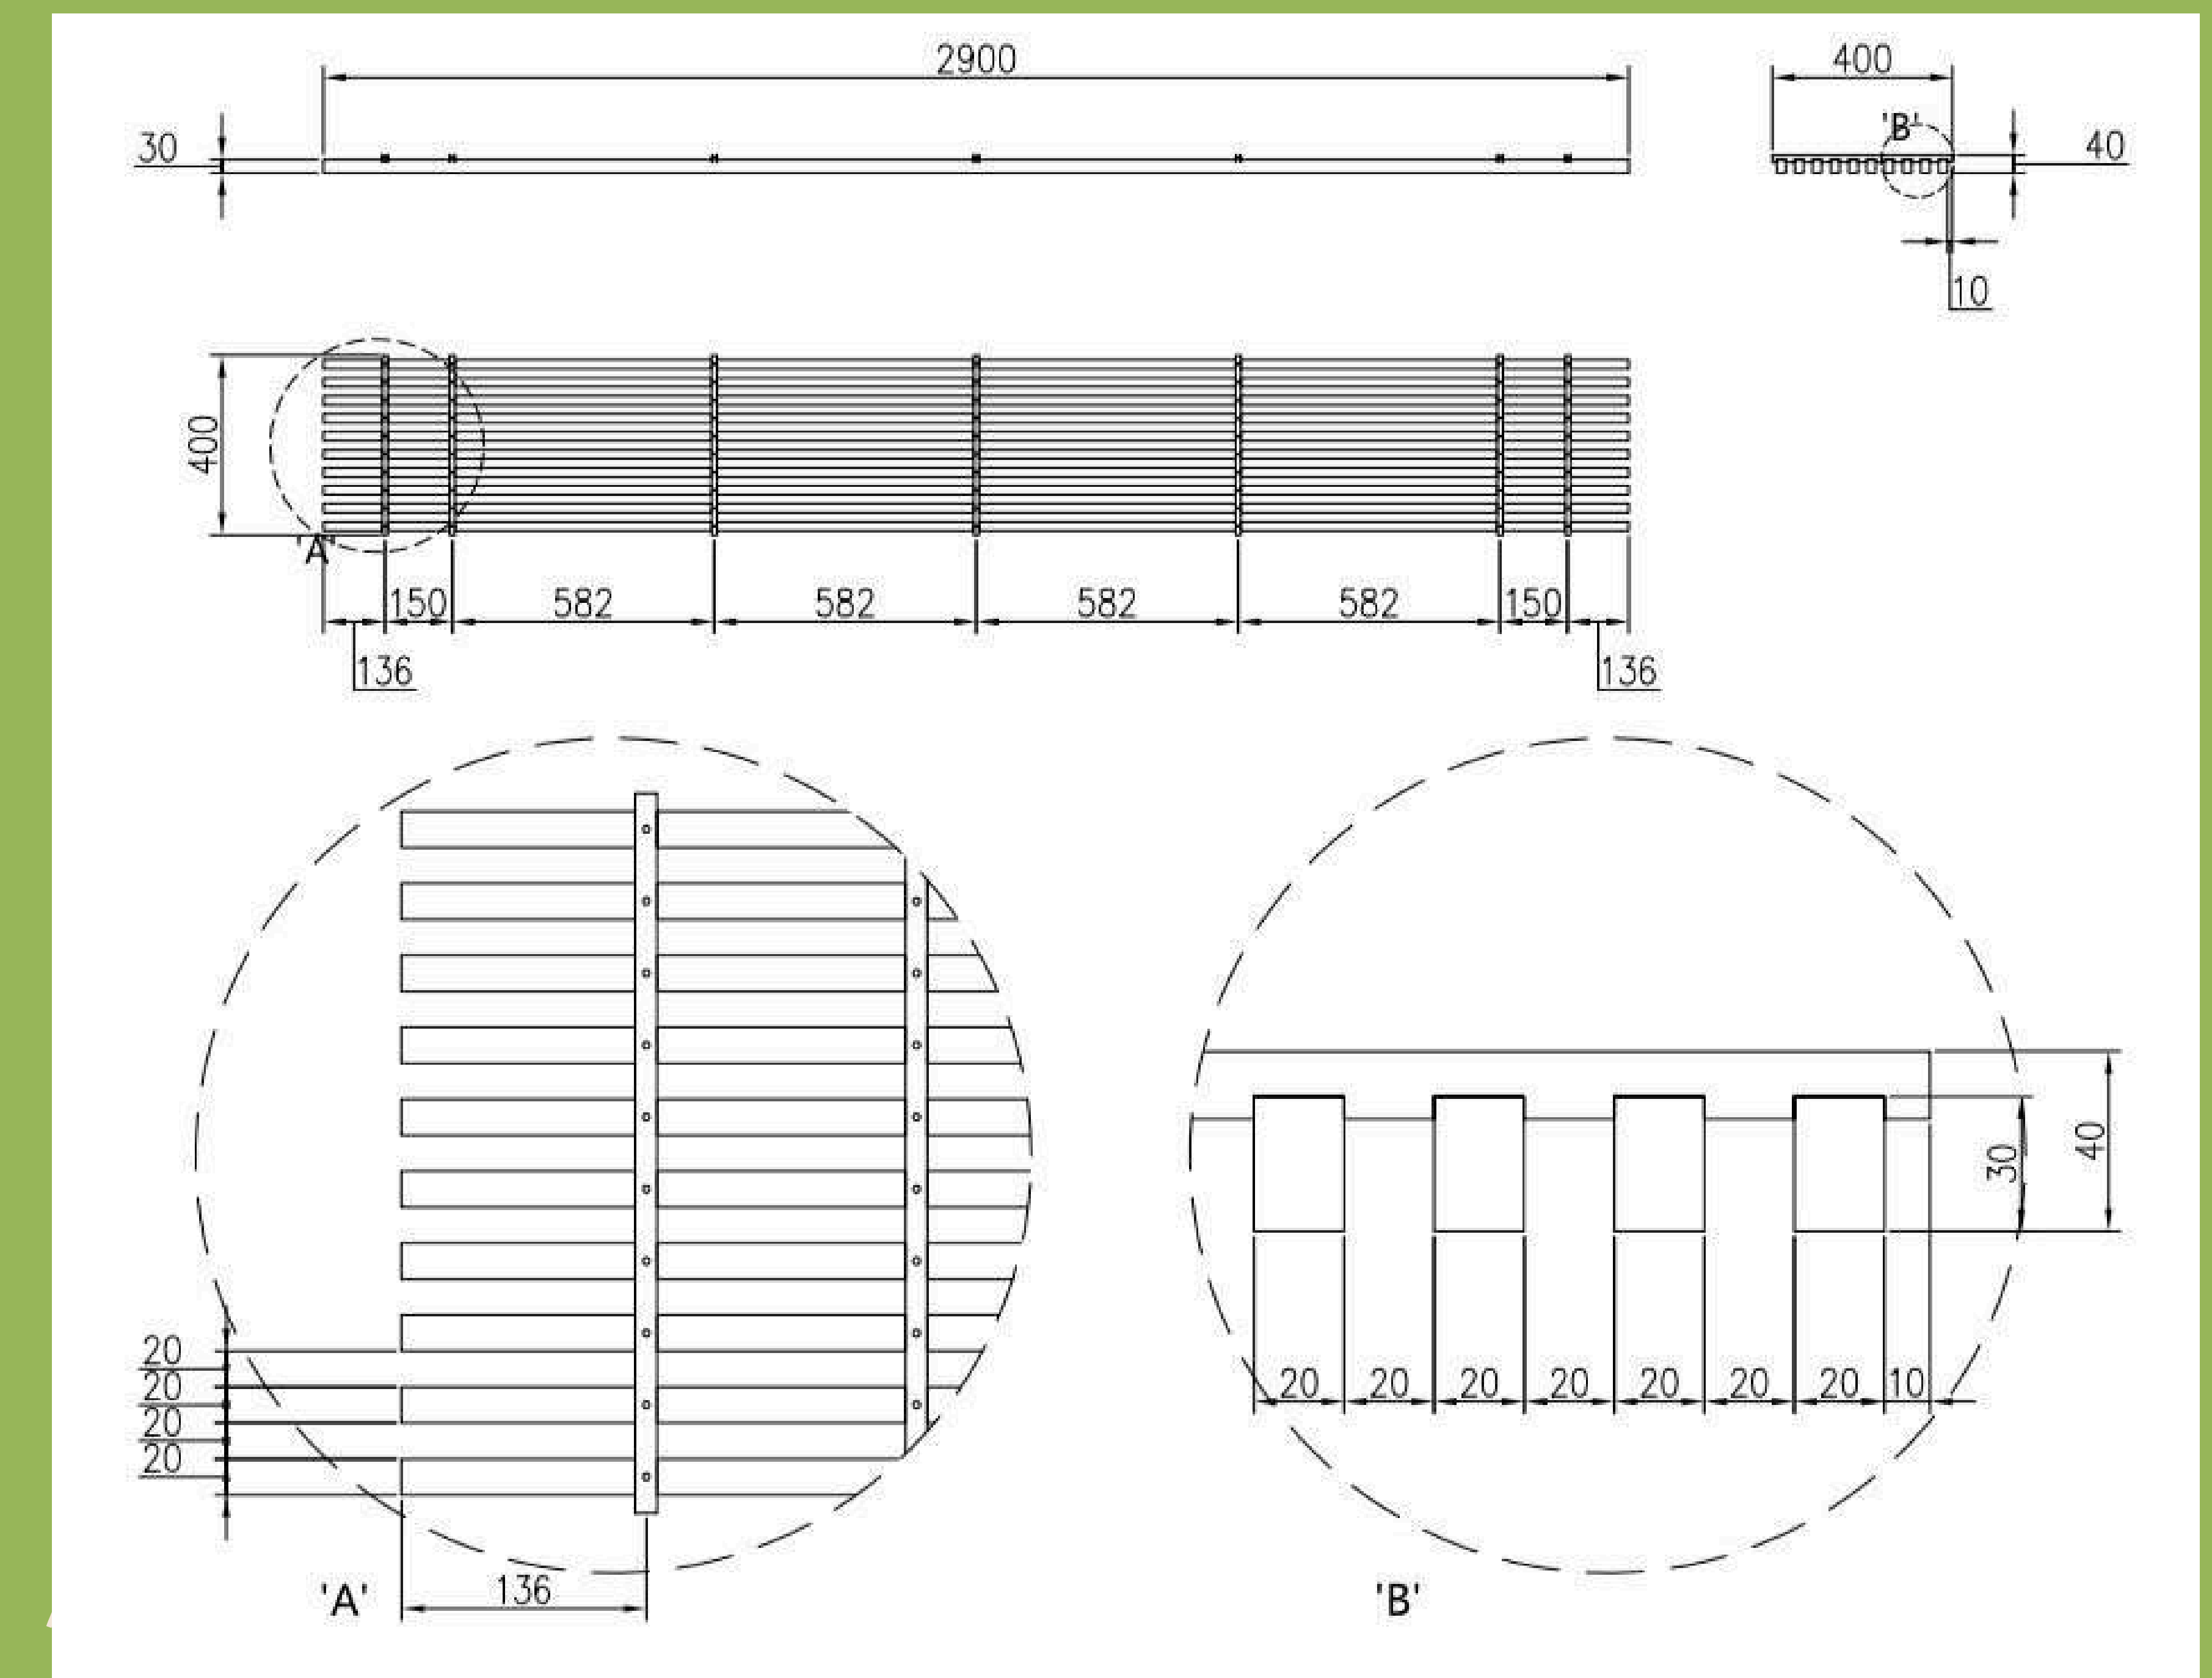

100%
NATURAL
BAMBOO

www.modernbamboo.ph

Environmentally friendly

High Density

Light Weight

Paintable