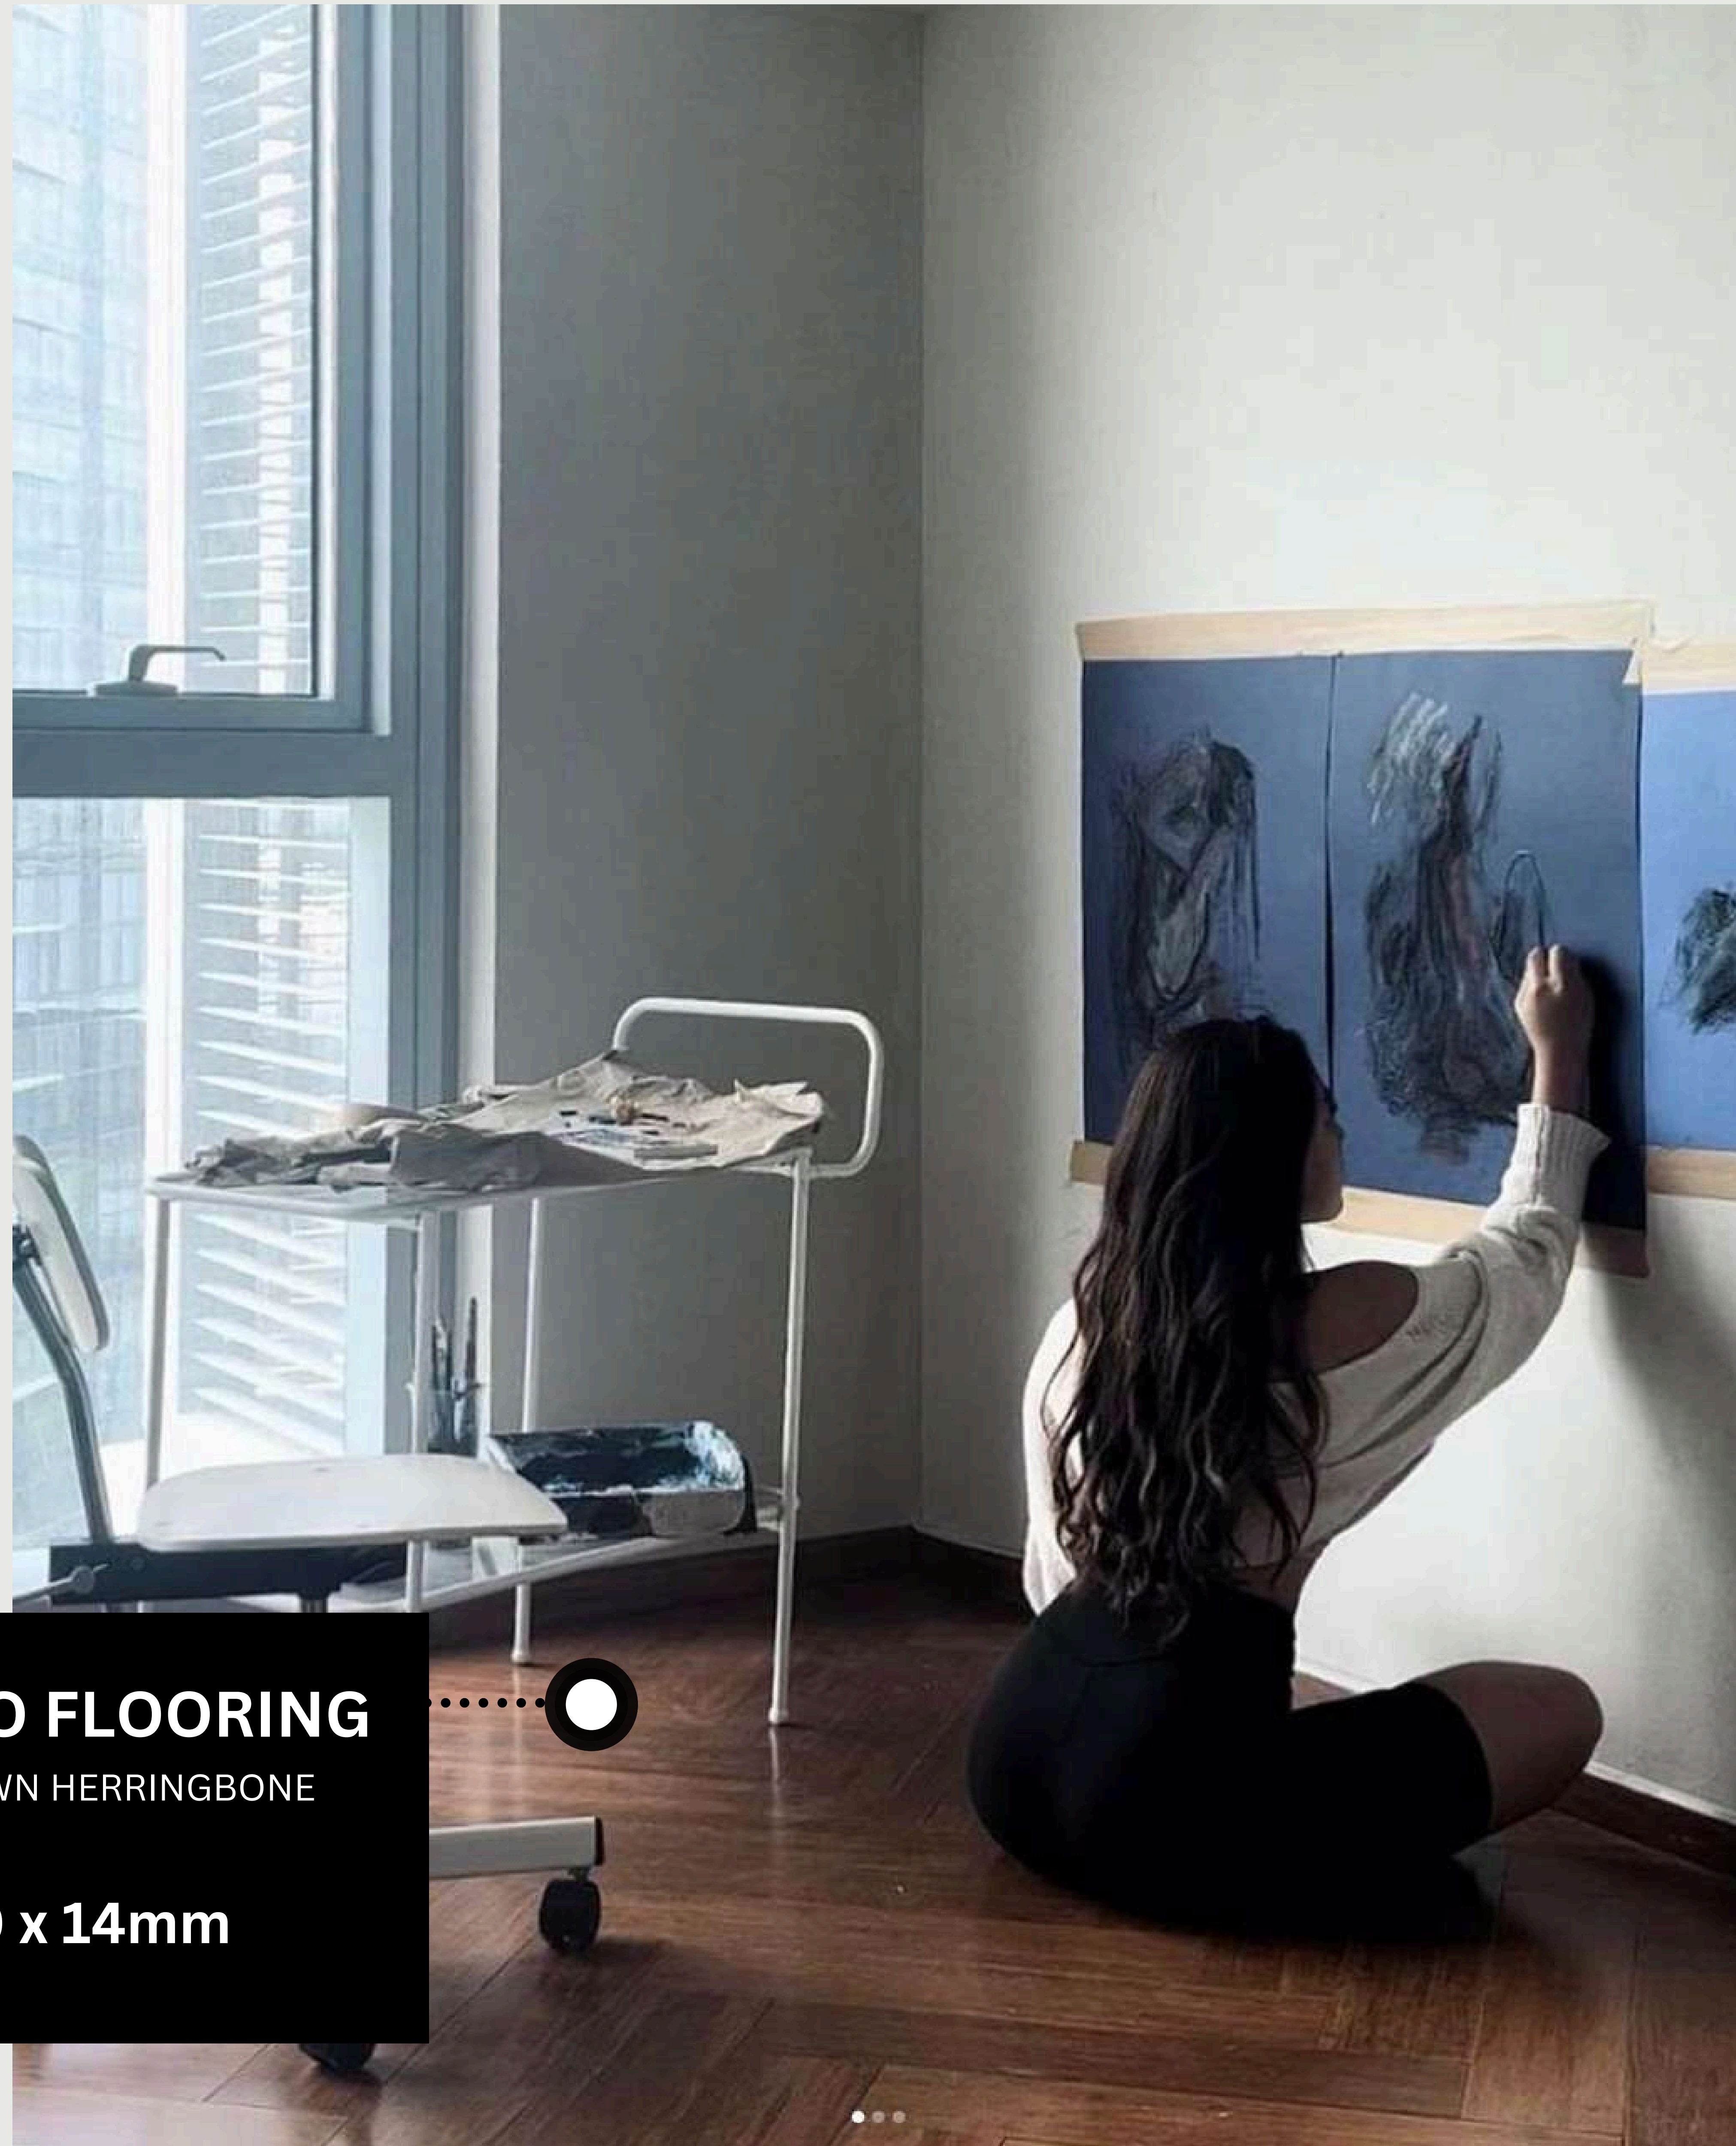

# TRUSTED SUPPLIER OF

AND MANY MORE...

**BAMBOO FLOORING**

WALNUT BROWN HERRINGBONE

Size:

**610 x 130 x 14mm**