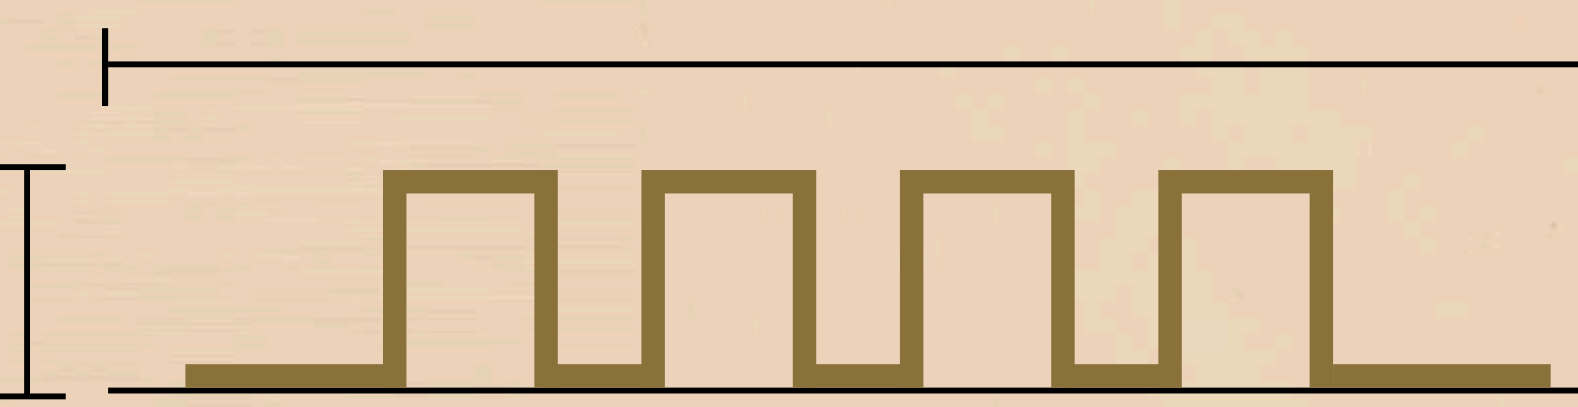

# bamboo cladding small wave

MODERN BAMBOO®

**DIMENSION:**

2900 x 140 x 18mm

**INSTALLATION:**

Naildown or Gluedown  
on plywood

Nordic Oak

Standard