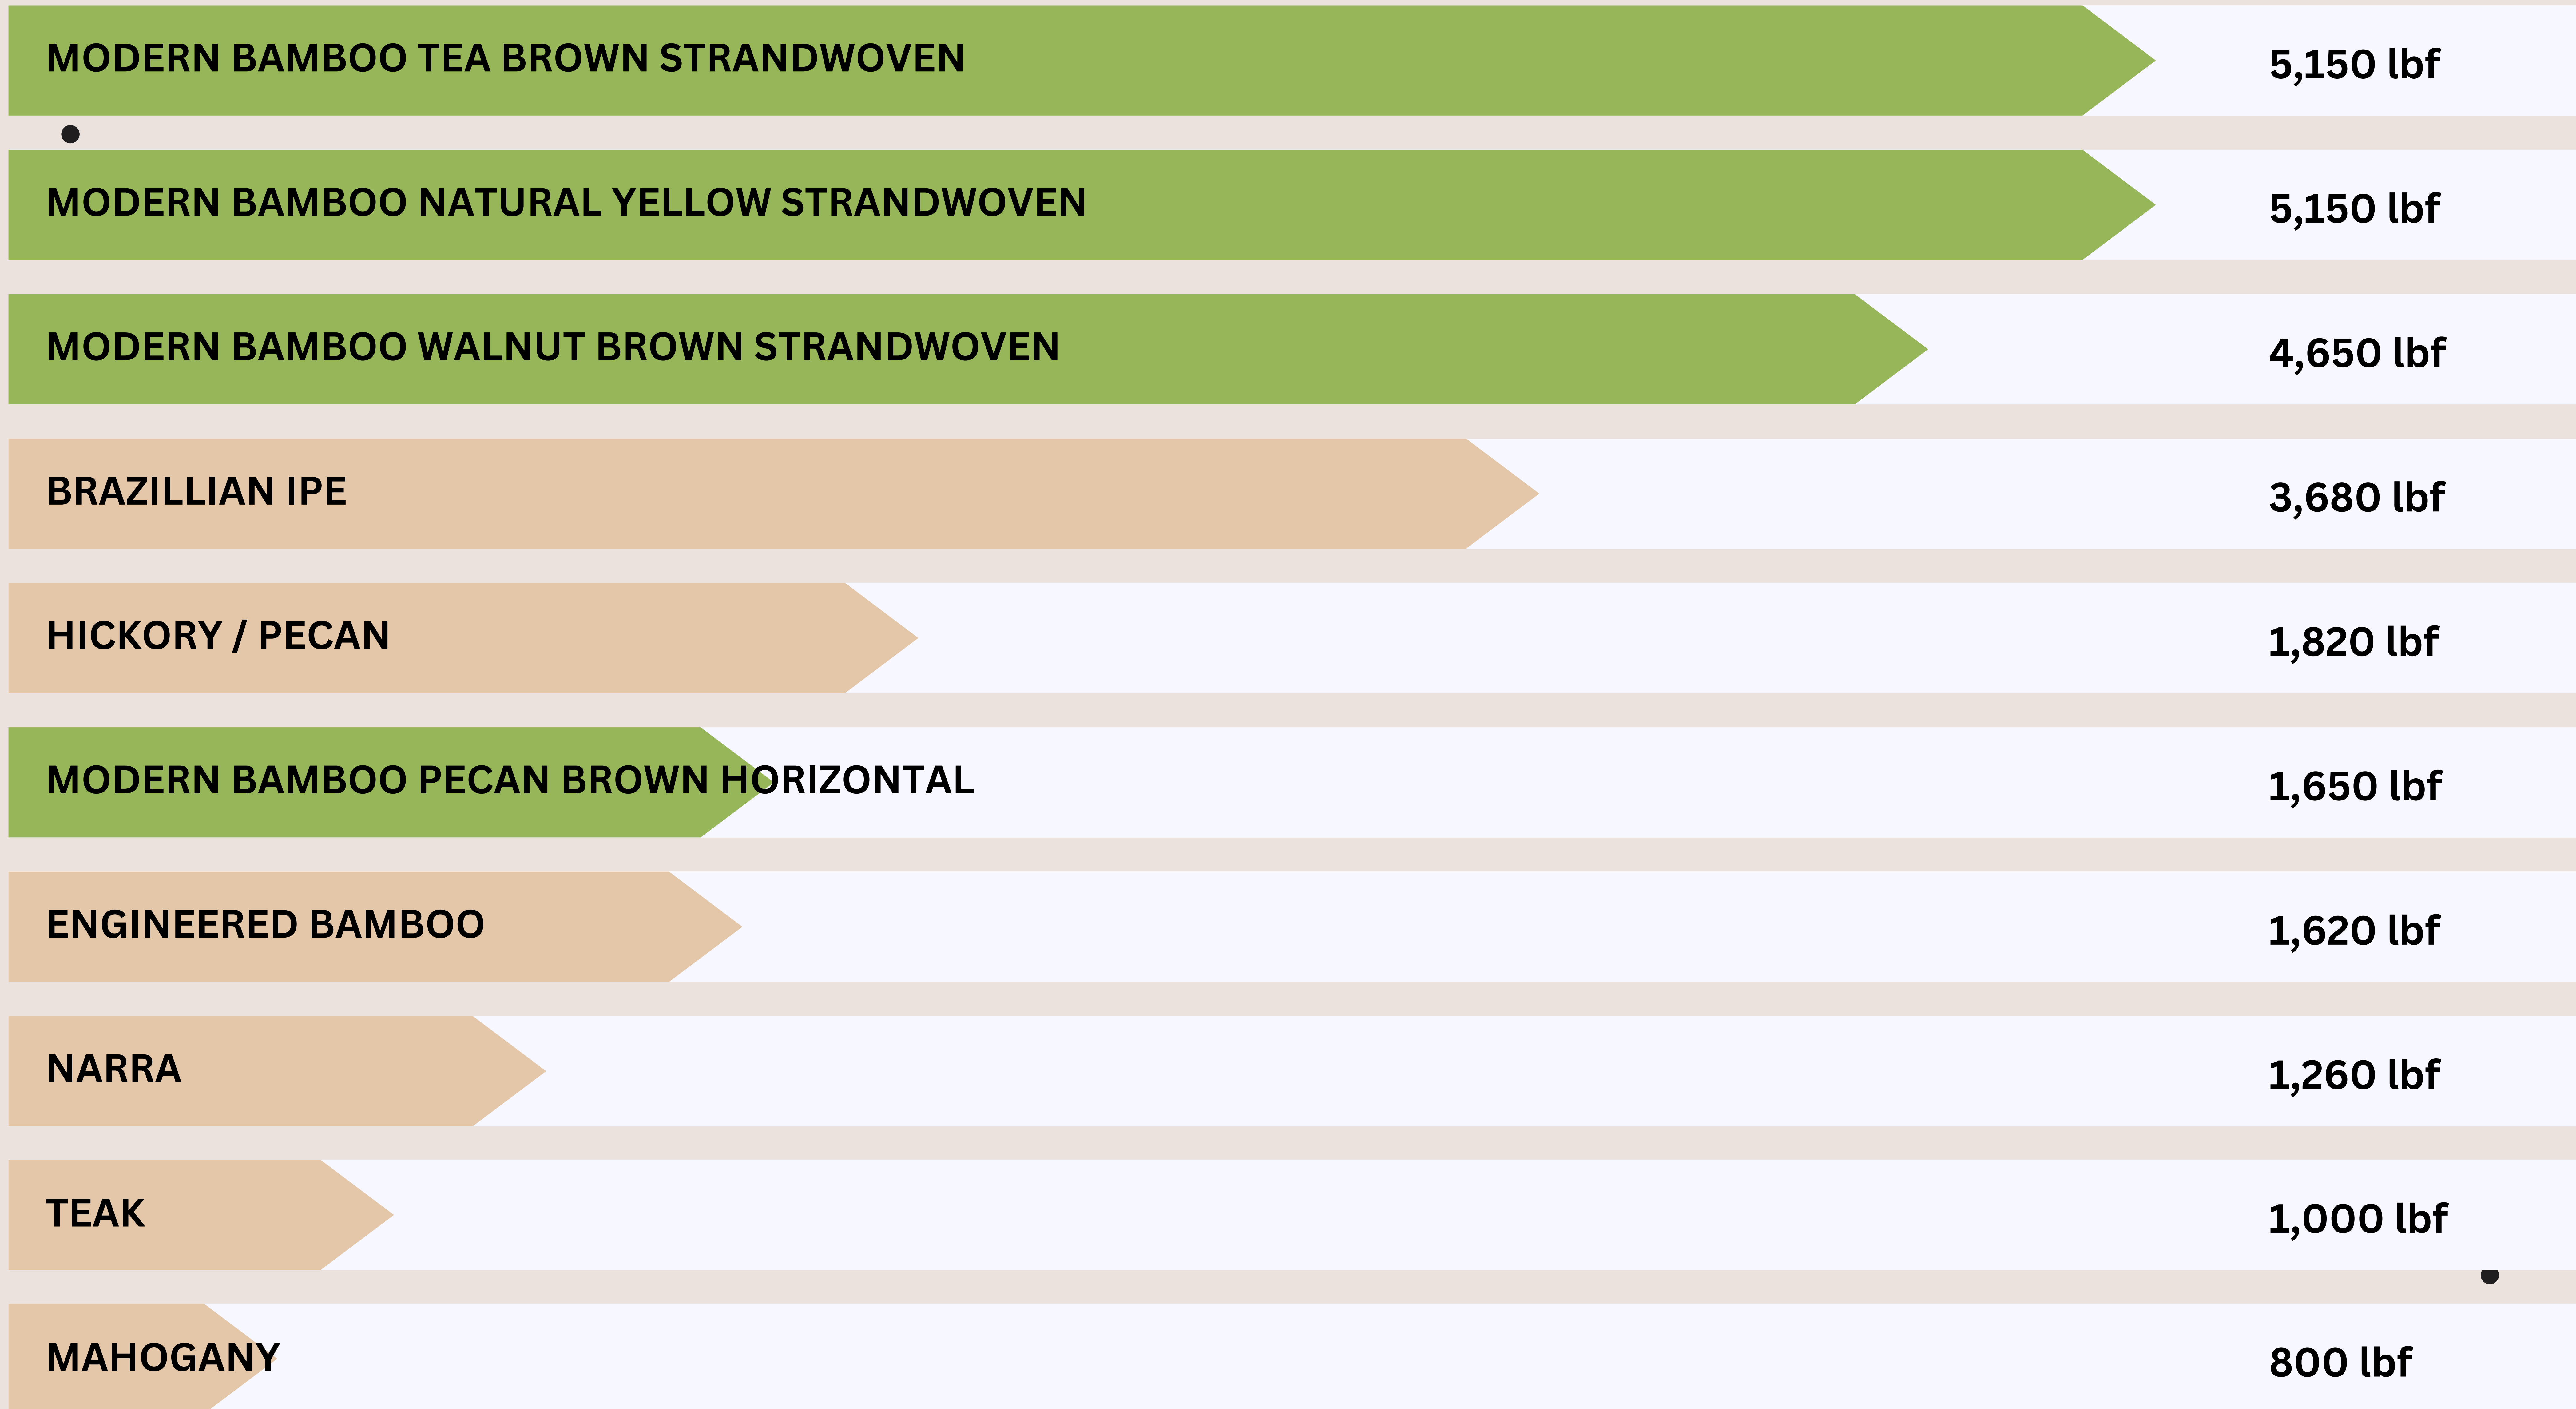

JANKA HARDNESS SCALE

The Janka hardness scale is an industry wide measurement of the hardness of wood. The test measures the amount of force required to embed a .444-inch steel ball to half its diameter into a material.