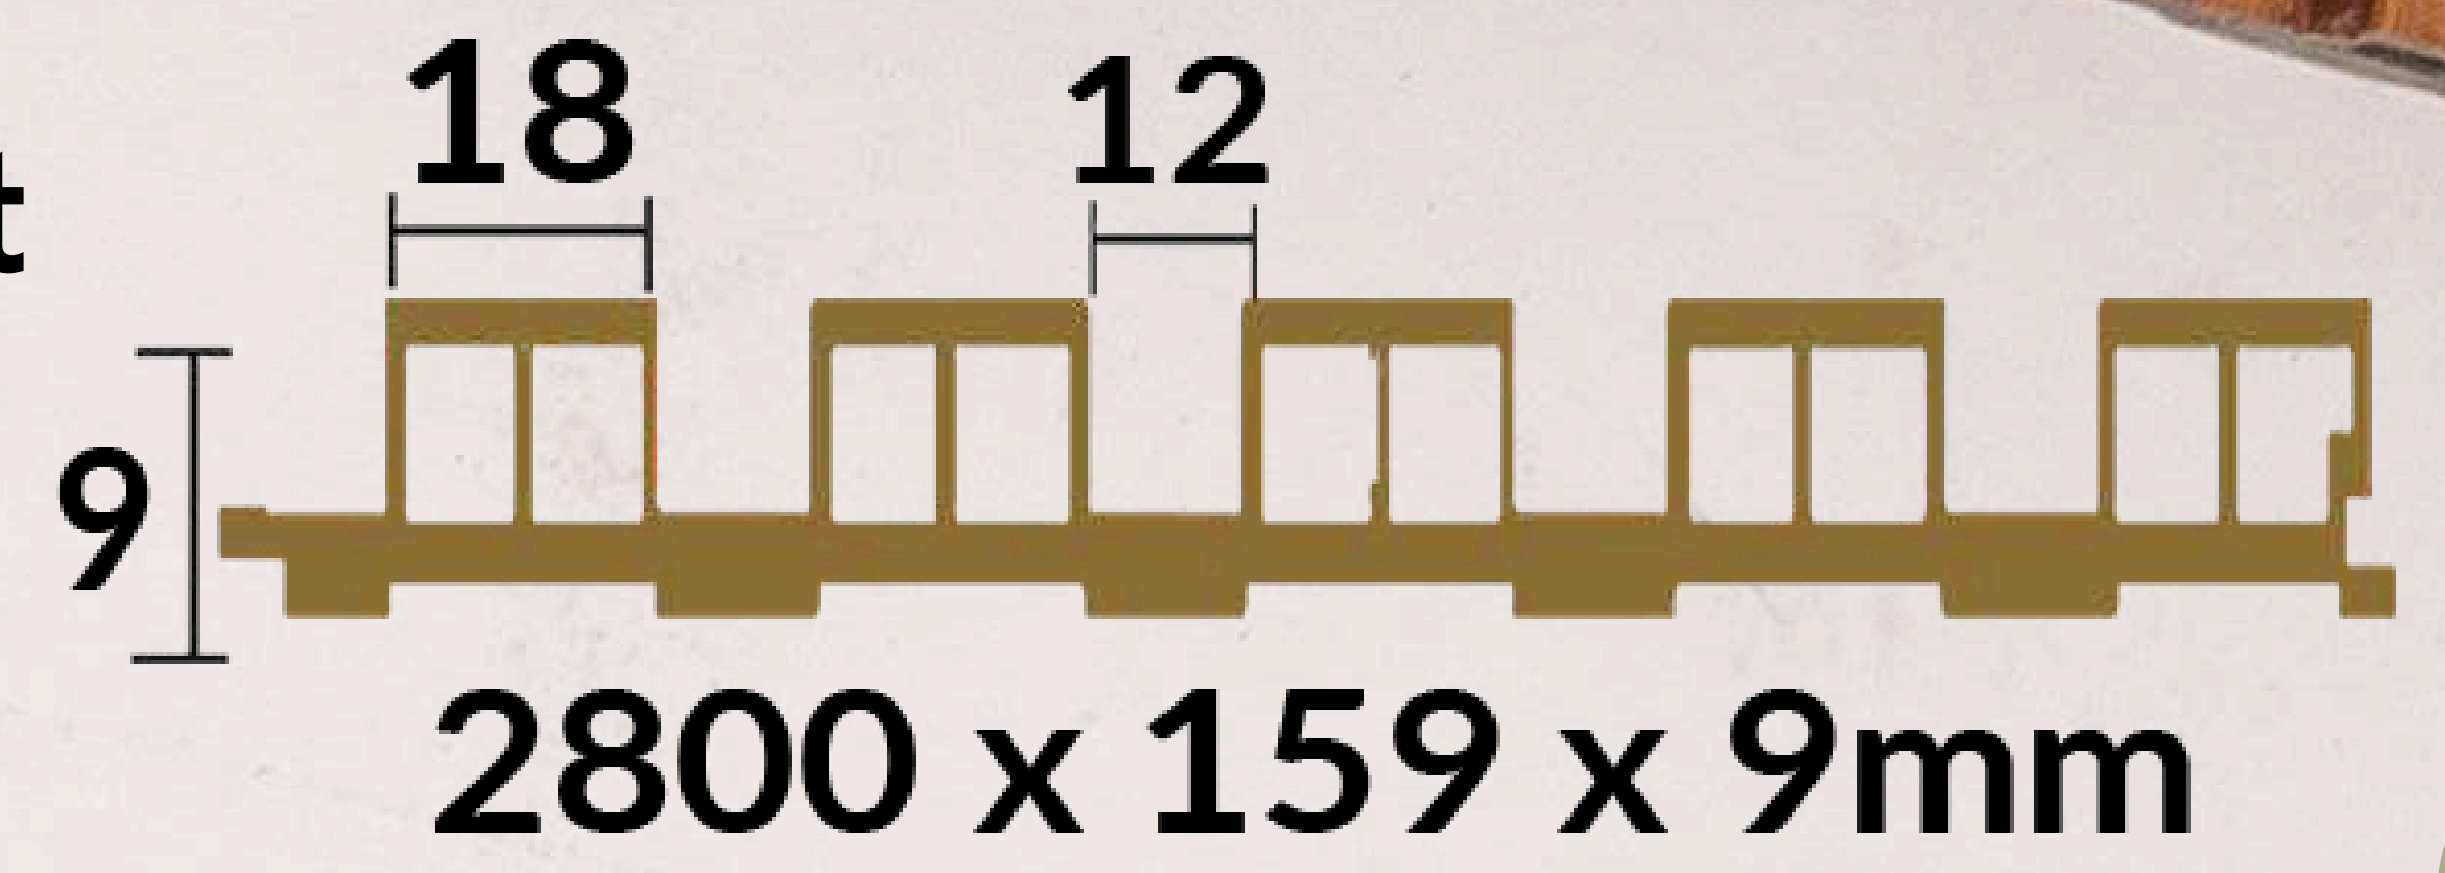

INDOOR **ZW107** WPC CLADDING

	Charcoal Black		Dark Walnut
	Ashtree		English Chestnut
	White Oak		Narra Brown
	Golden Pine		Nordic Grey

accessories