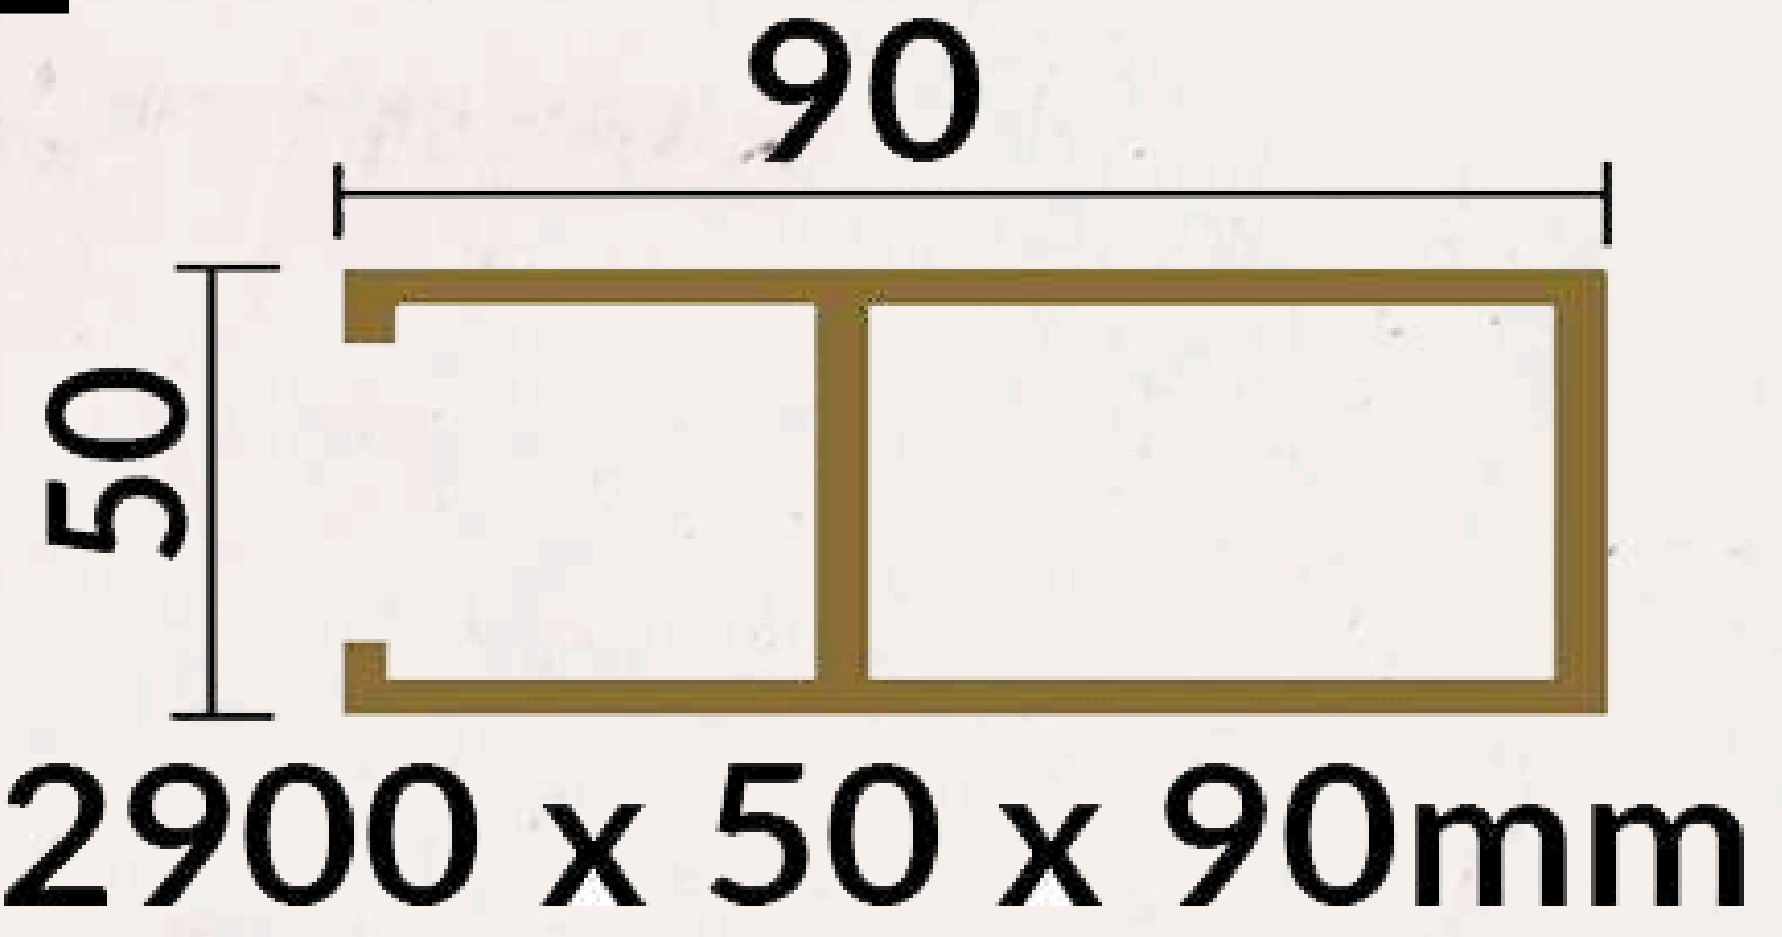

- Dark Walnut
- Narra Brown
- Ashtree

accessories

STEEL KEEL SK104 (3MM LENGTH | 50MM GAP)
STEEL KEEL SK104 (3MM LENGTH | 100MM GAP)

INDOOR
WPC BAFFLE

ZW104