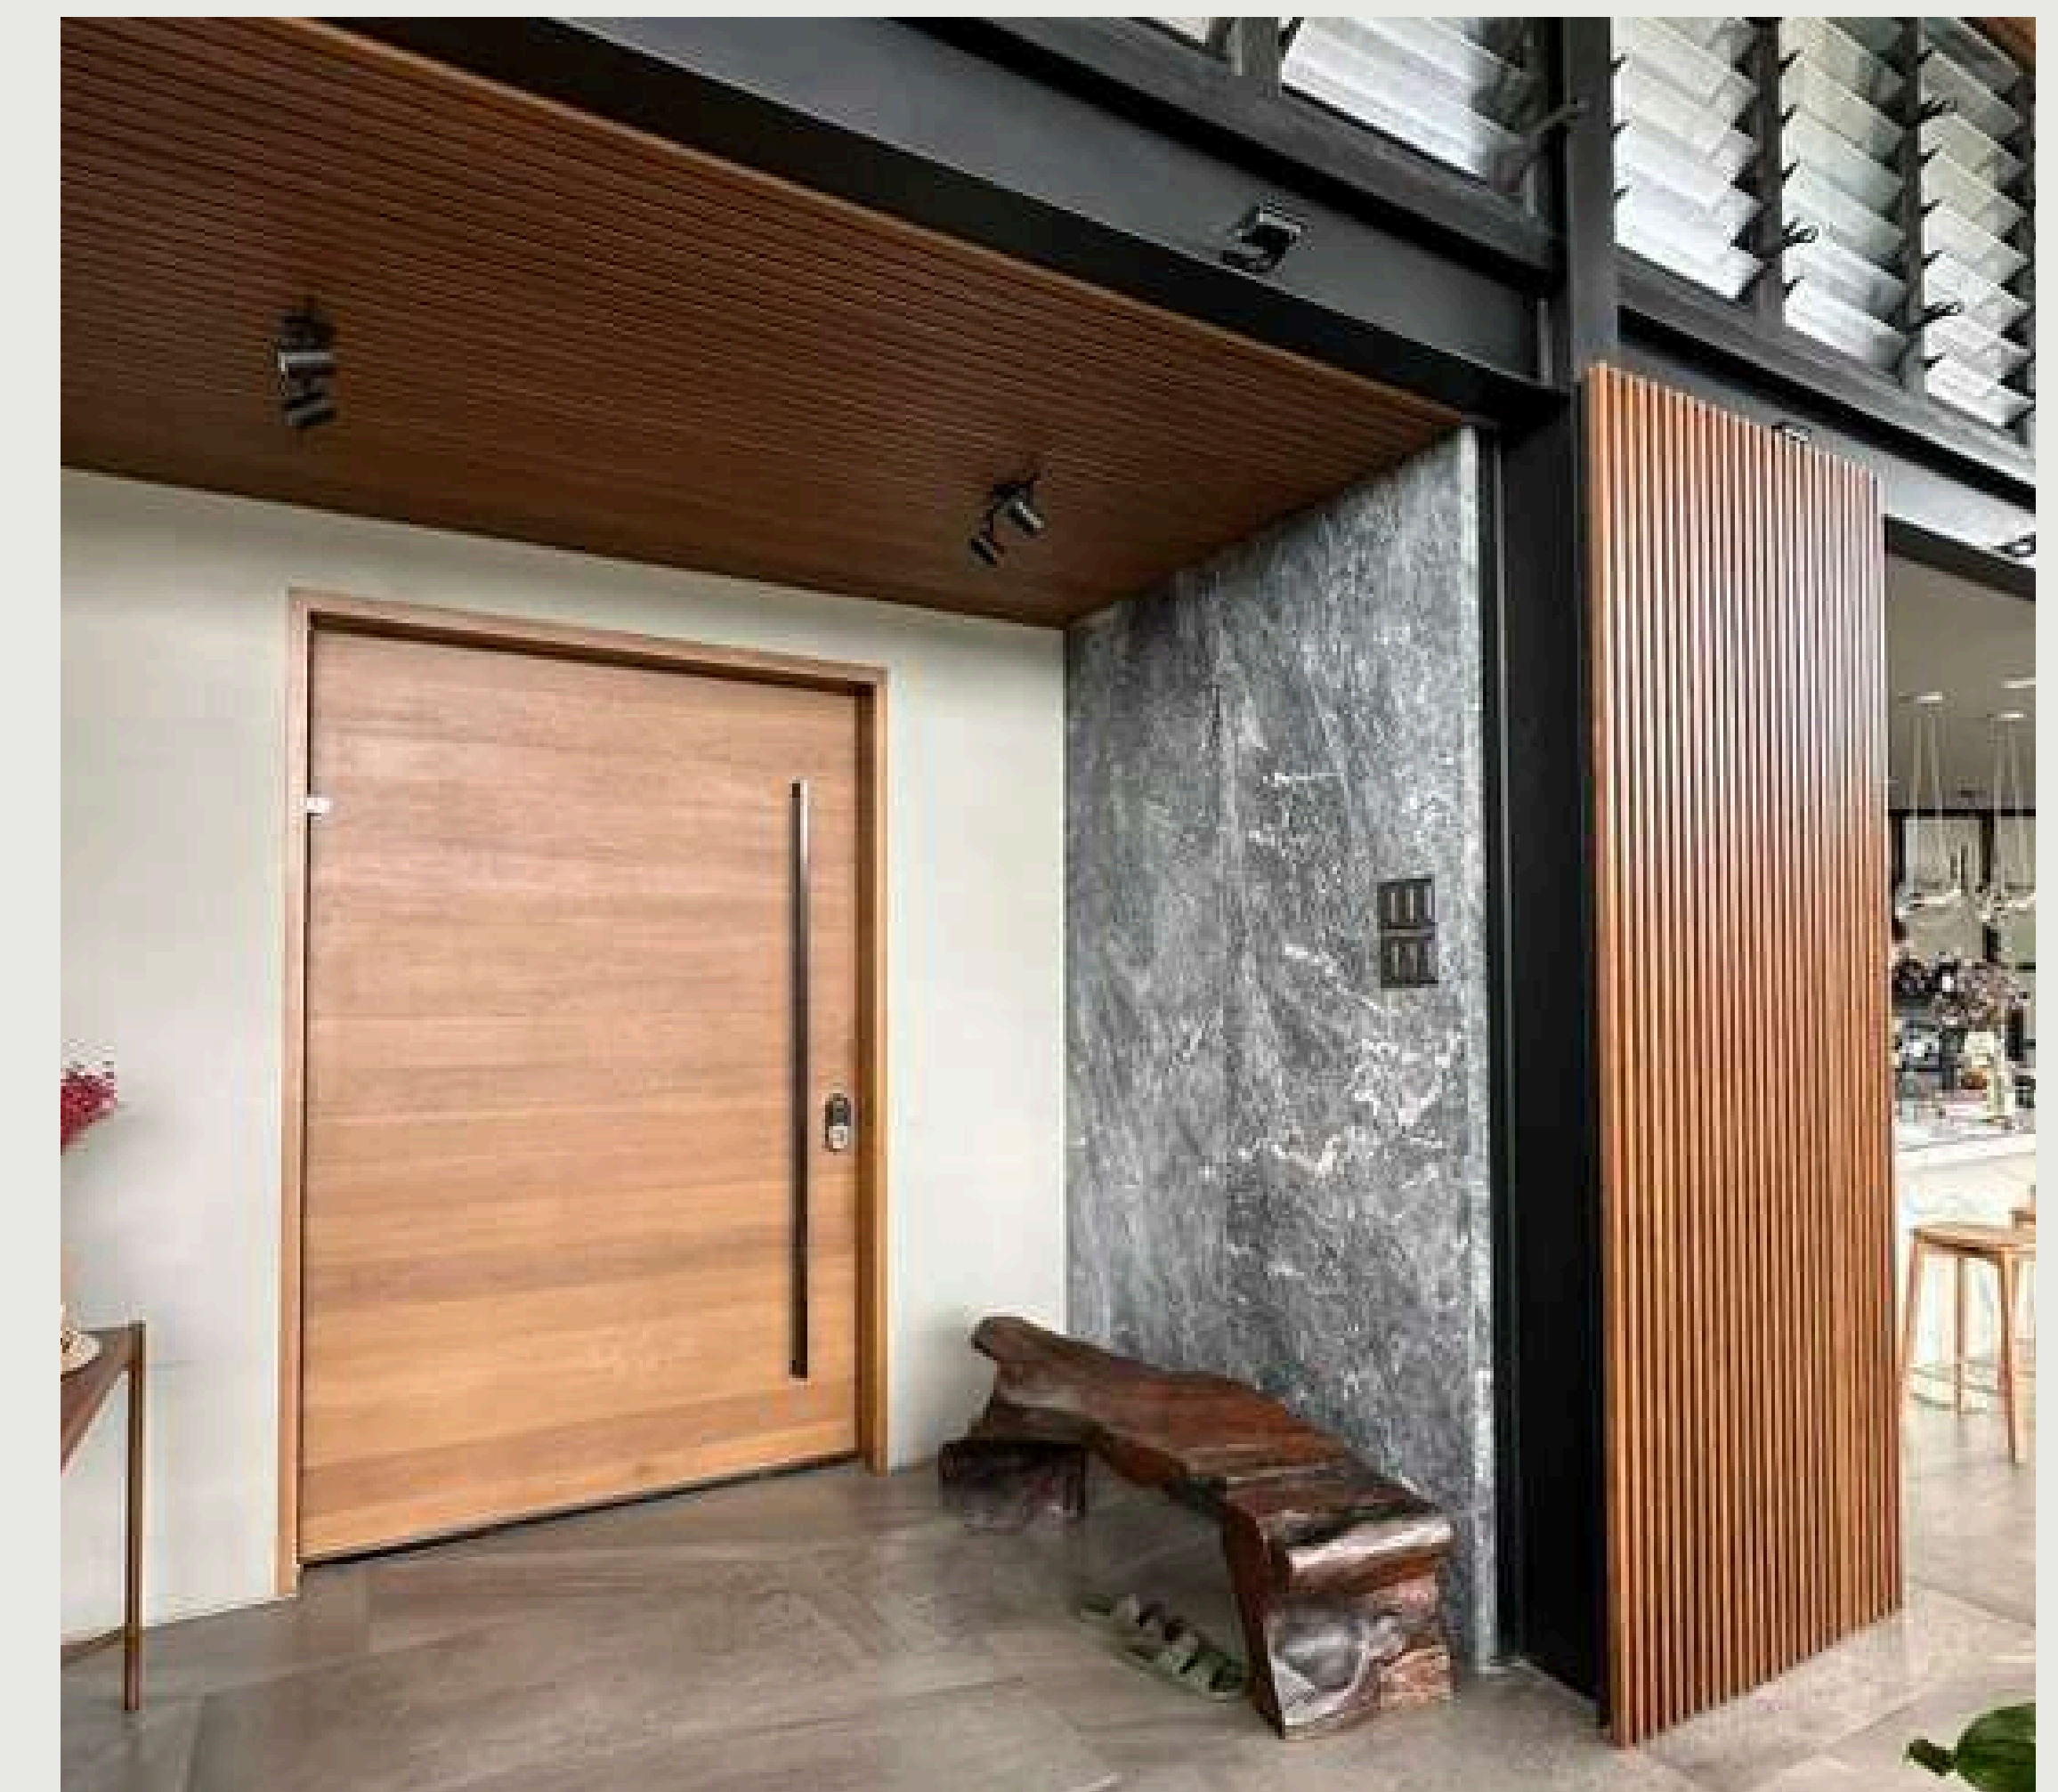

# #SKYPOD CEBU

BY: ENGR. SLATER YOUNG

---

**BAMBOO SLAT**

Size:  
**2900 x 20 x 30mm**

**BAMBOO CLADDING**

BIG WAVE  
Size:  
**2900 x 140 x 18mm**

**BAMBOO CLADDING**  
SMALL WAVE  
Size:  
**2900 x 140 x 18mm**