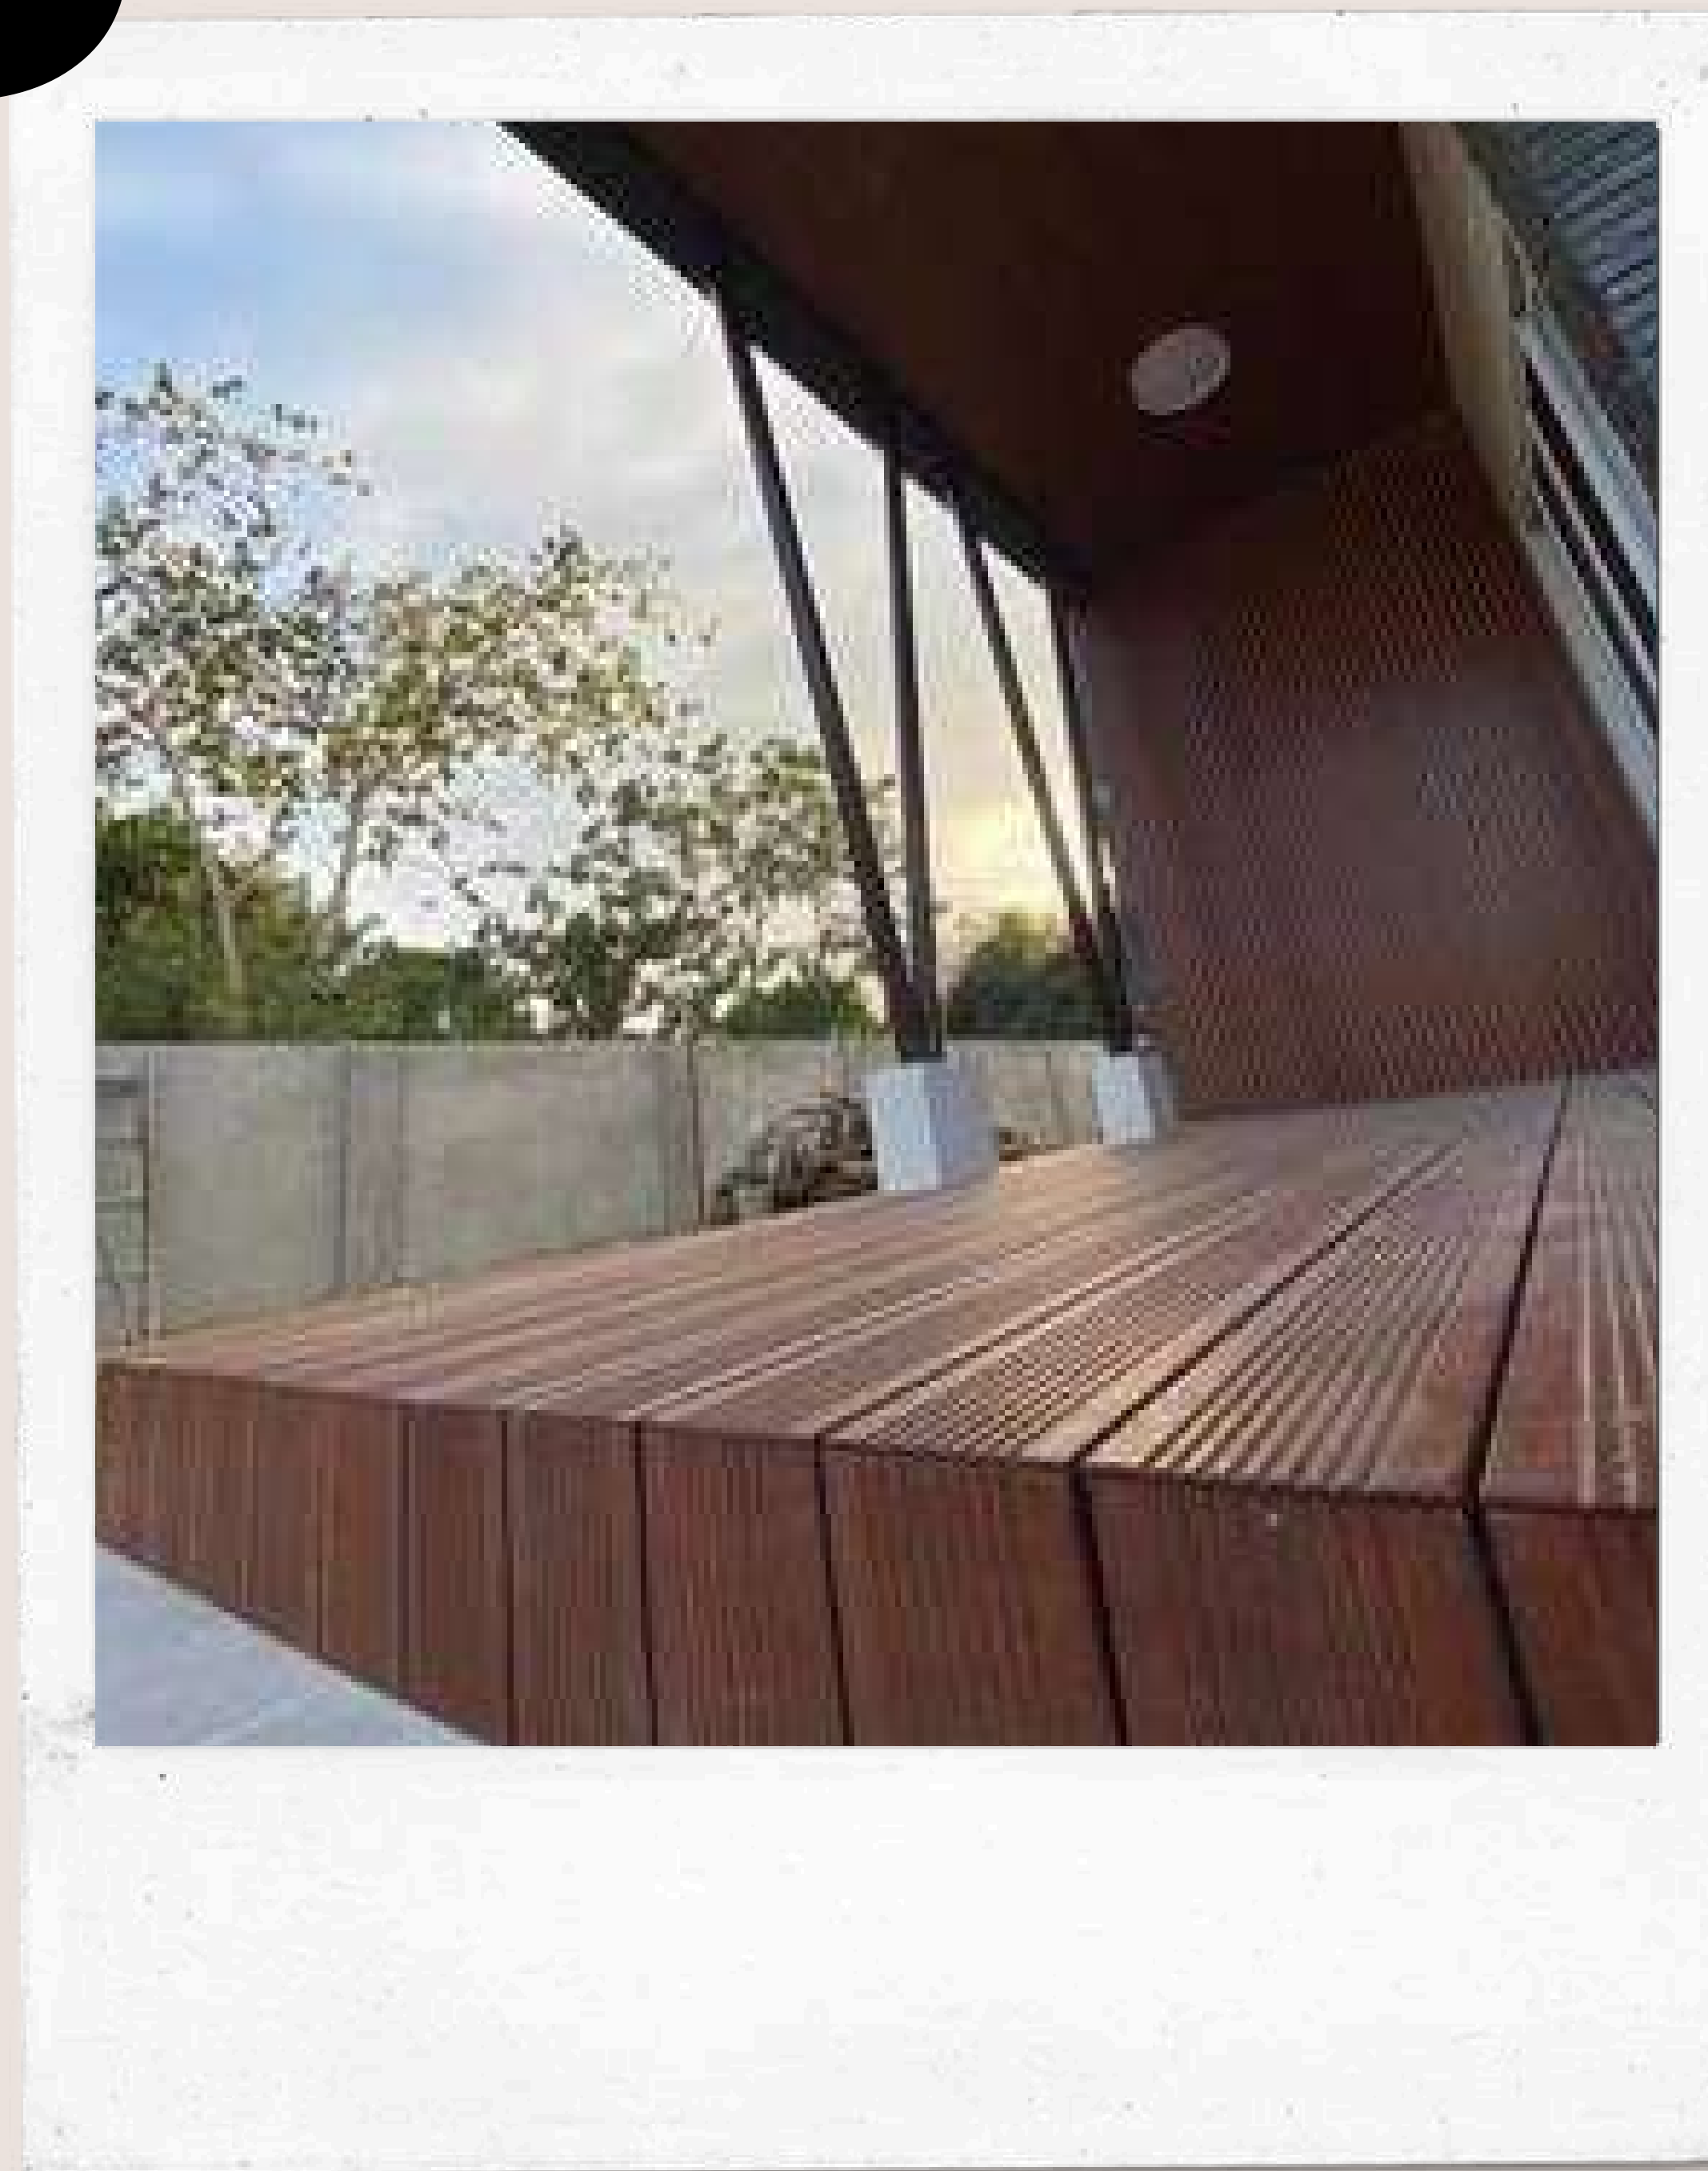

# bamboo decking

MODERN BAMBOO®

\*Actual project photos

**APPLICATION:**  
Outdoor Decking

**DIMENSION:**  
1860 x 140 x 20mm  
(Big Wave & Small Wave)

1860 x 140 x 18mm  
(Haspedeck)