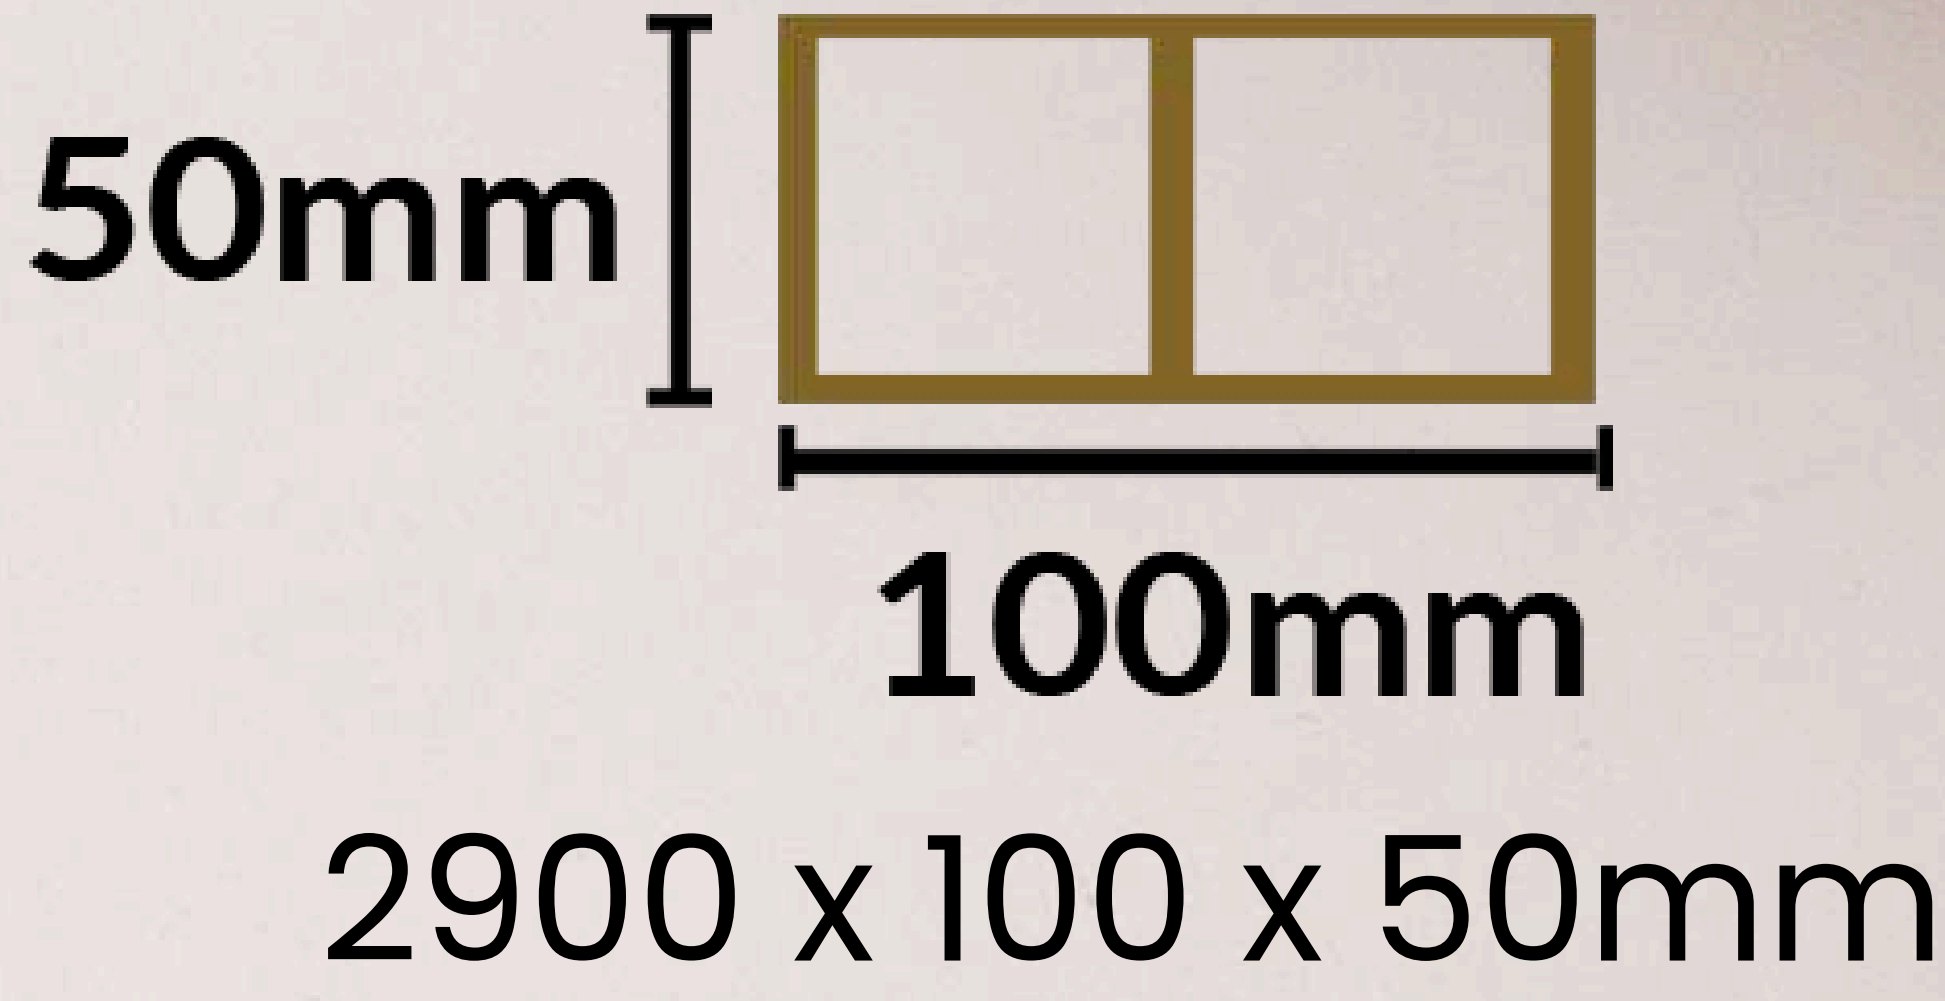

- English Chestnut
- Dark Walnut

accessories

OUTDOOR **ZW205**
WPC TIMBER TUBE