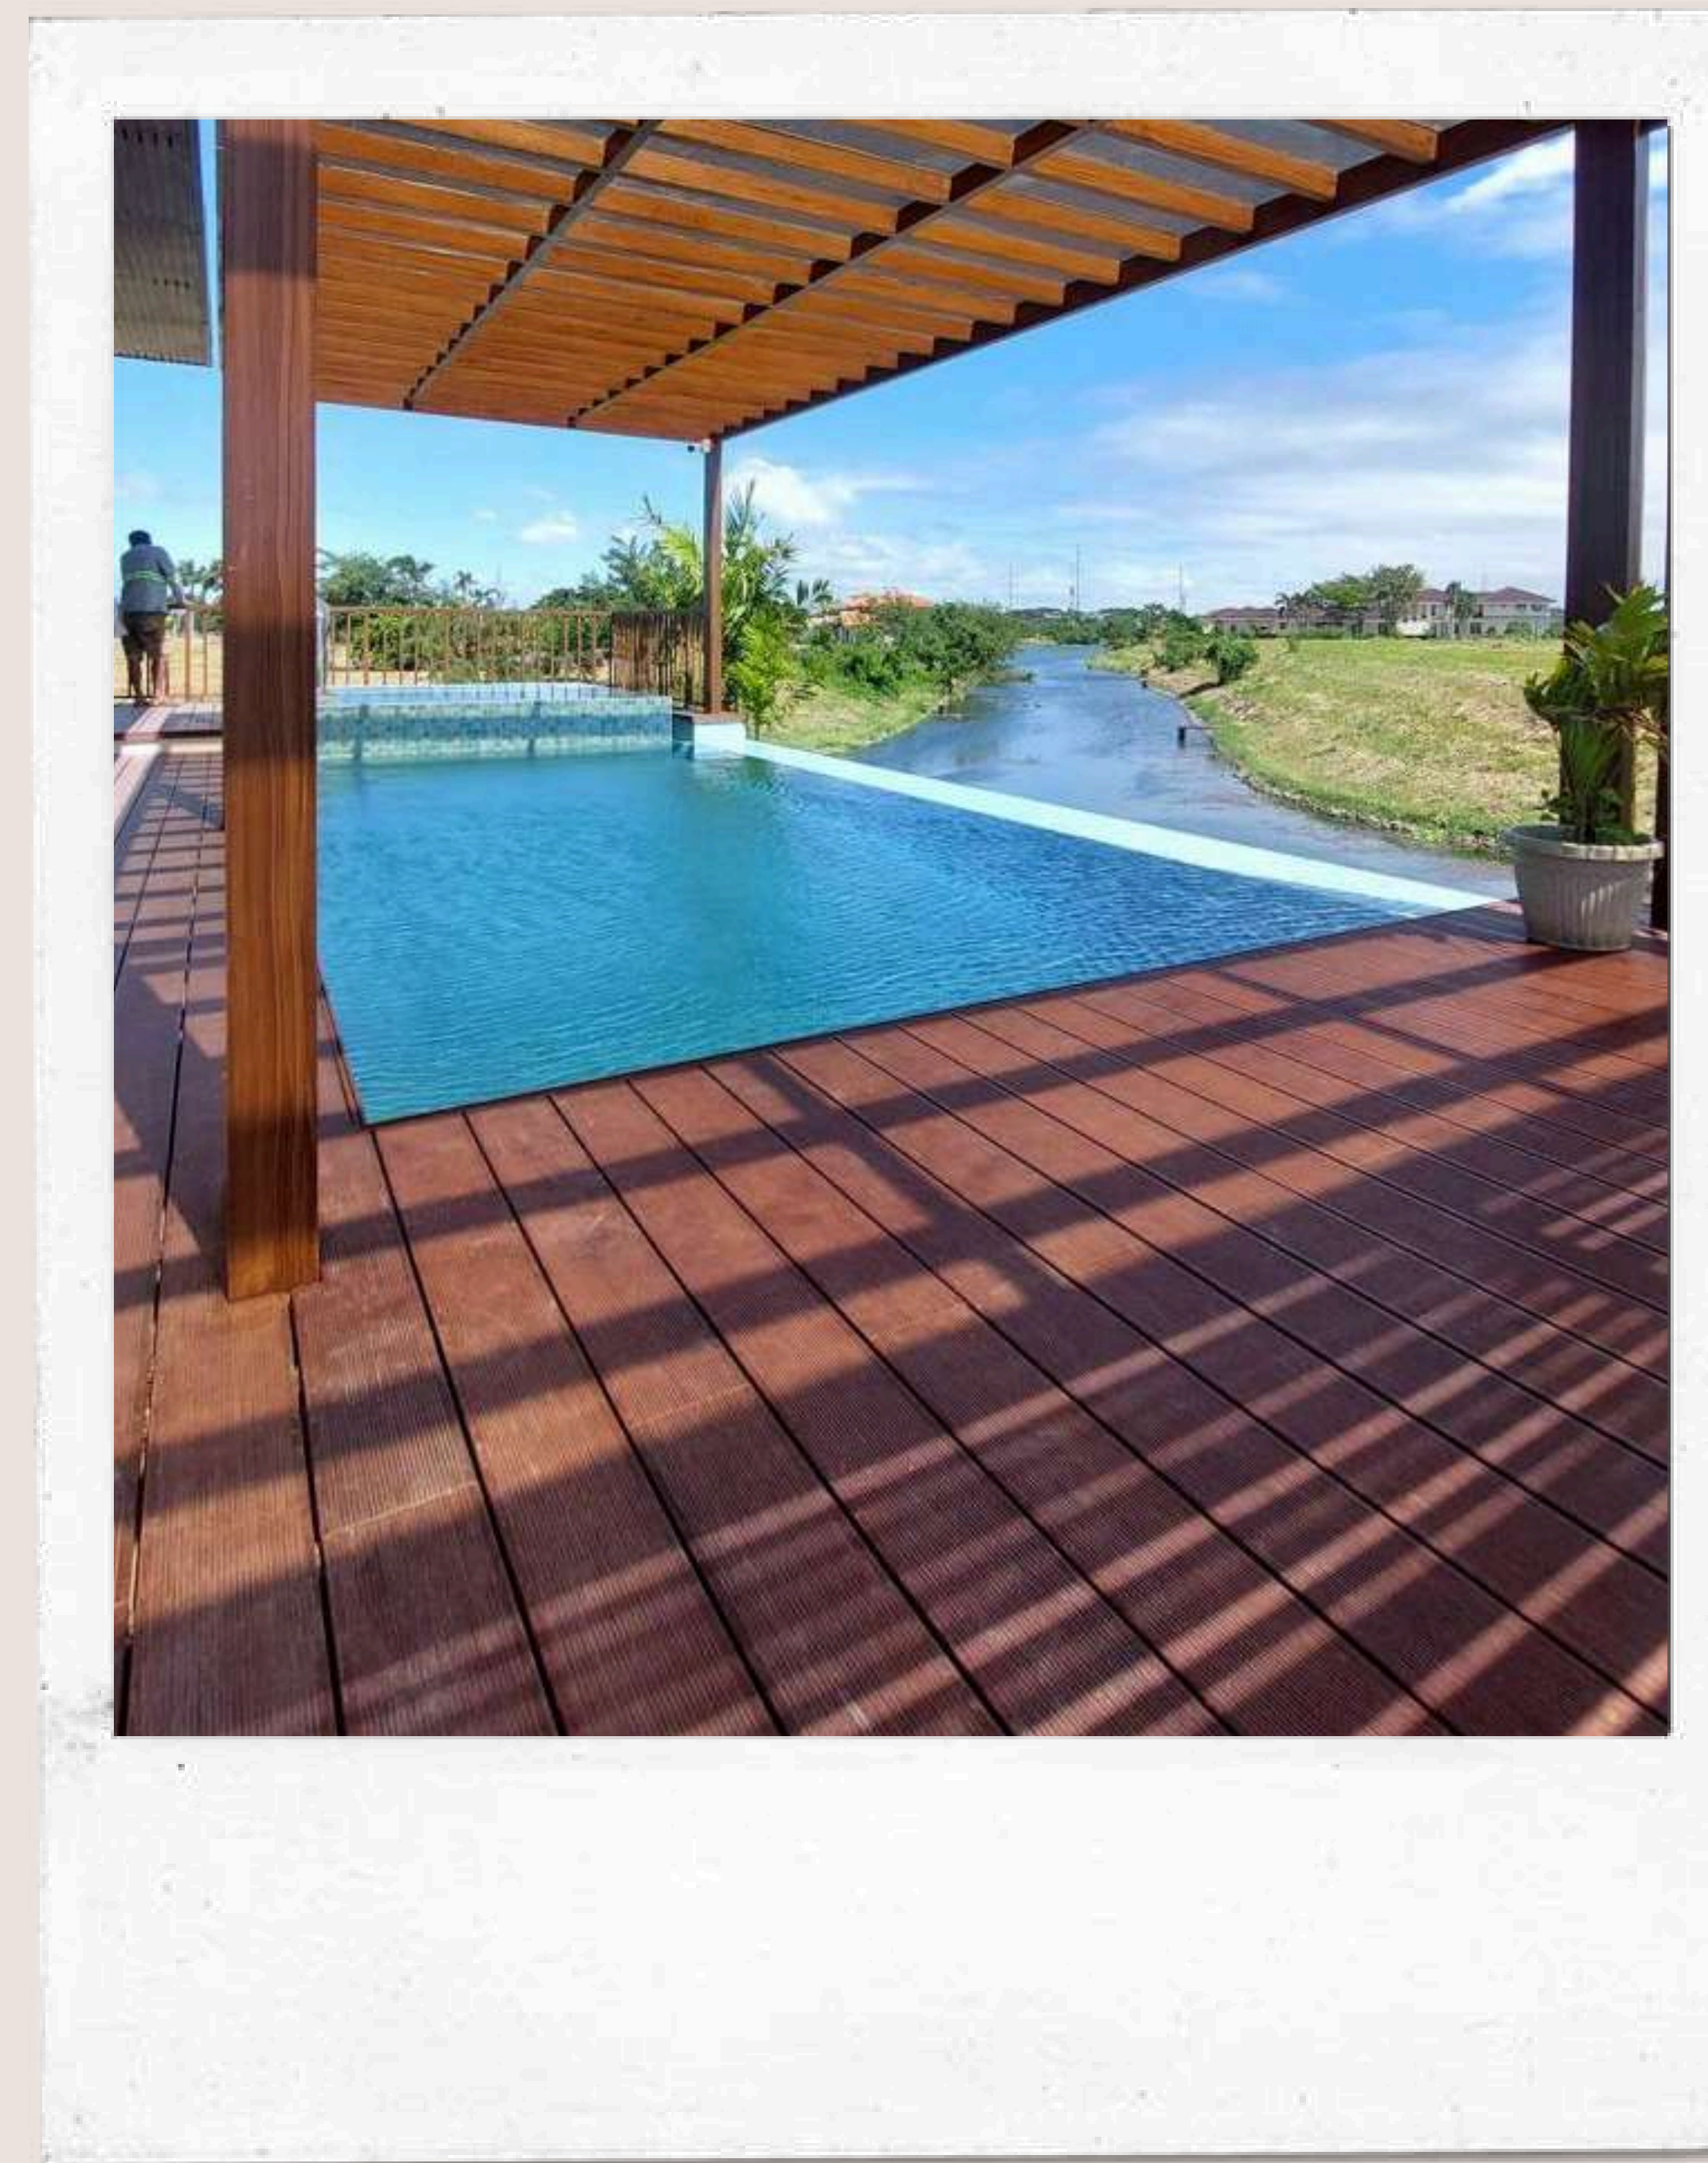

# bamboo decking

MODERN BAMBOO®

\*Actual project photos

**APPLICATION:**  
Outdoor Decking

**DIMENSION:**  
1860 x 140 x 20mm  
(Big Wave & Small Wave)

1860 x 140 x 18mm  
(Haspedeck)