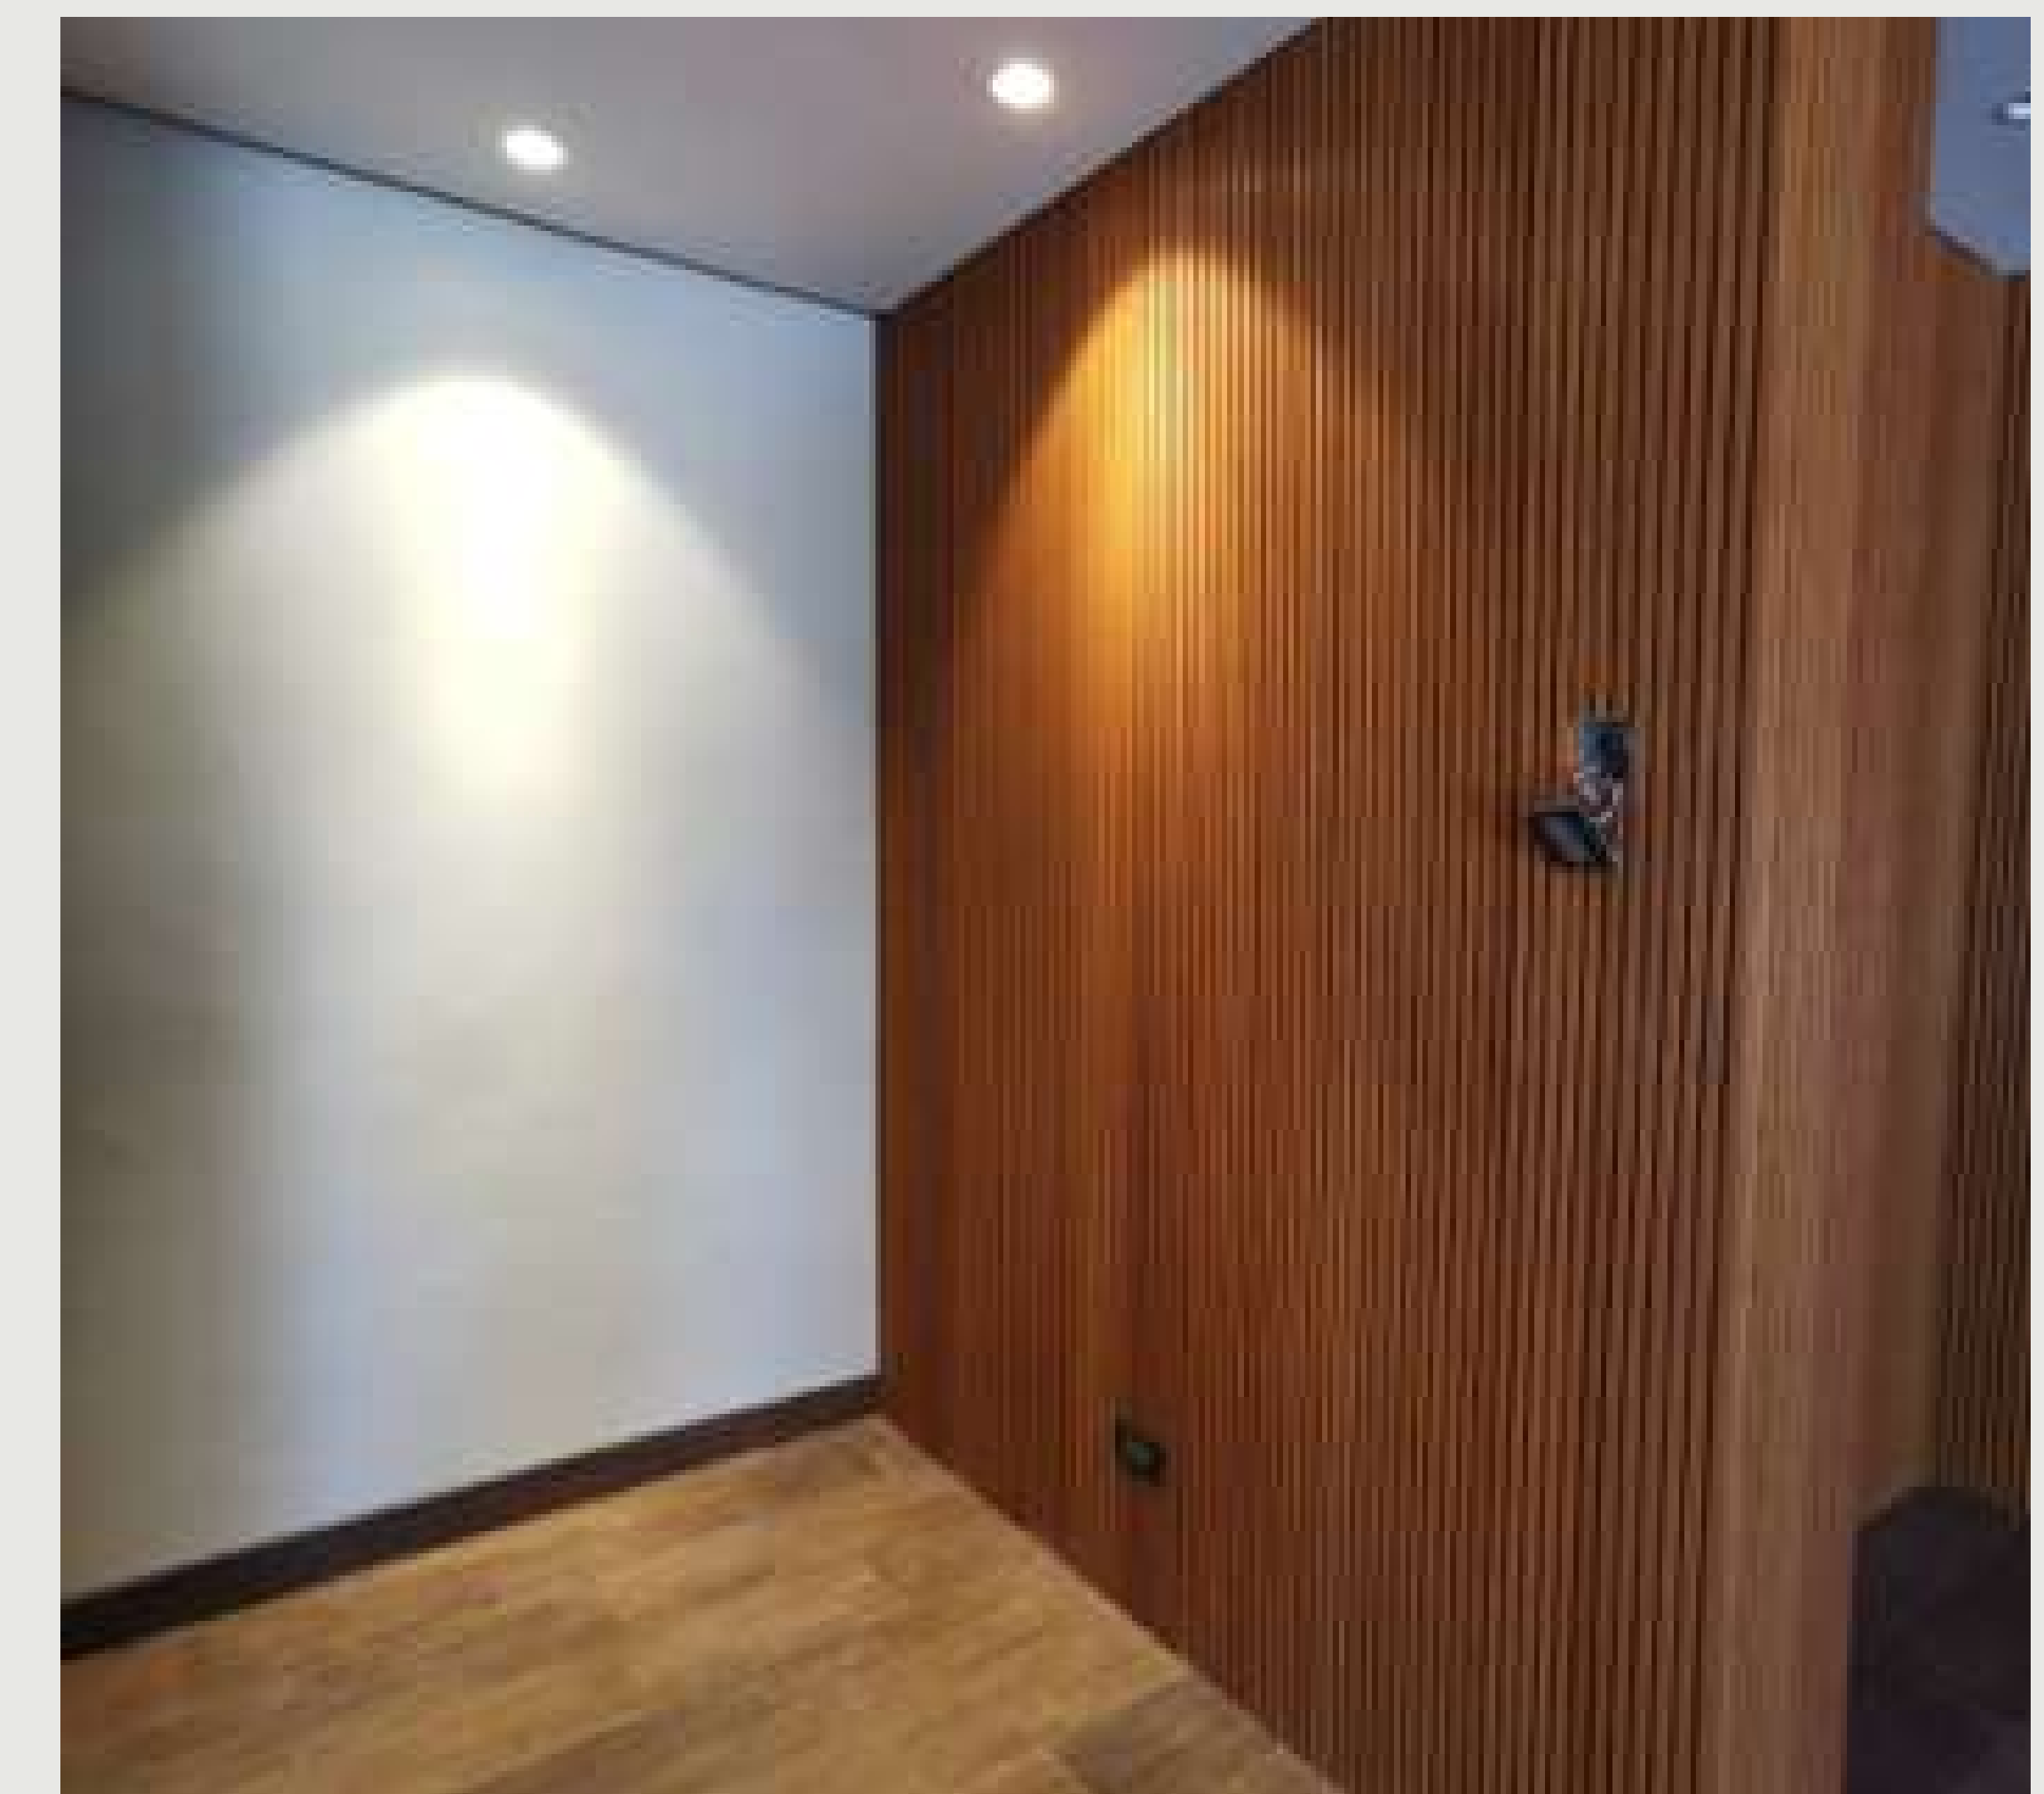

RAMSAY RESIDENCE

BY: DEREK RAMSAY