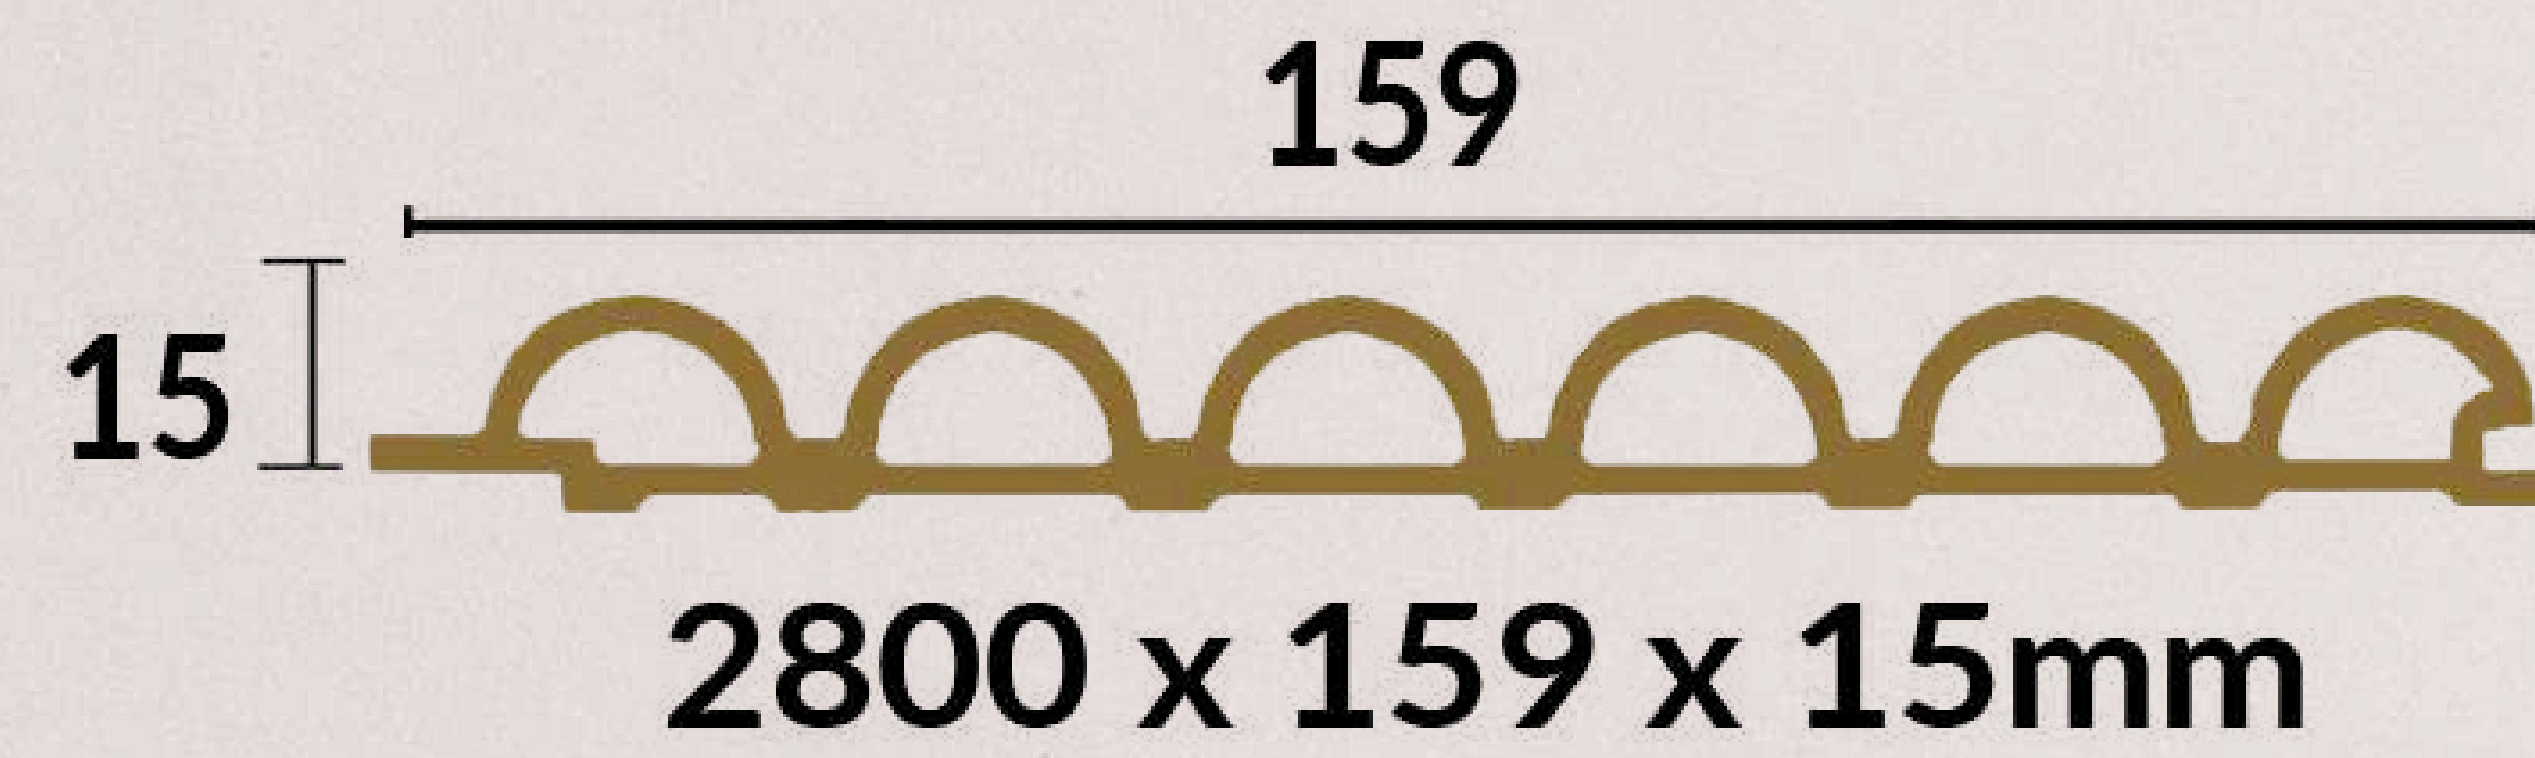

accessories

**INDOOR**

**ZW108**

**WPC CLADDING**

accessories

L-CORNER 106  
3000x25x25mm

BUCKLE

Golden Pine