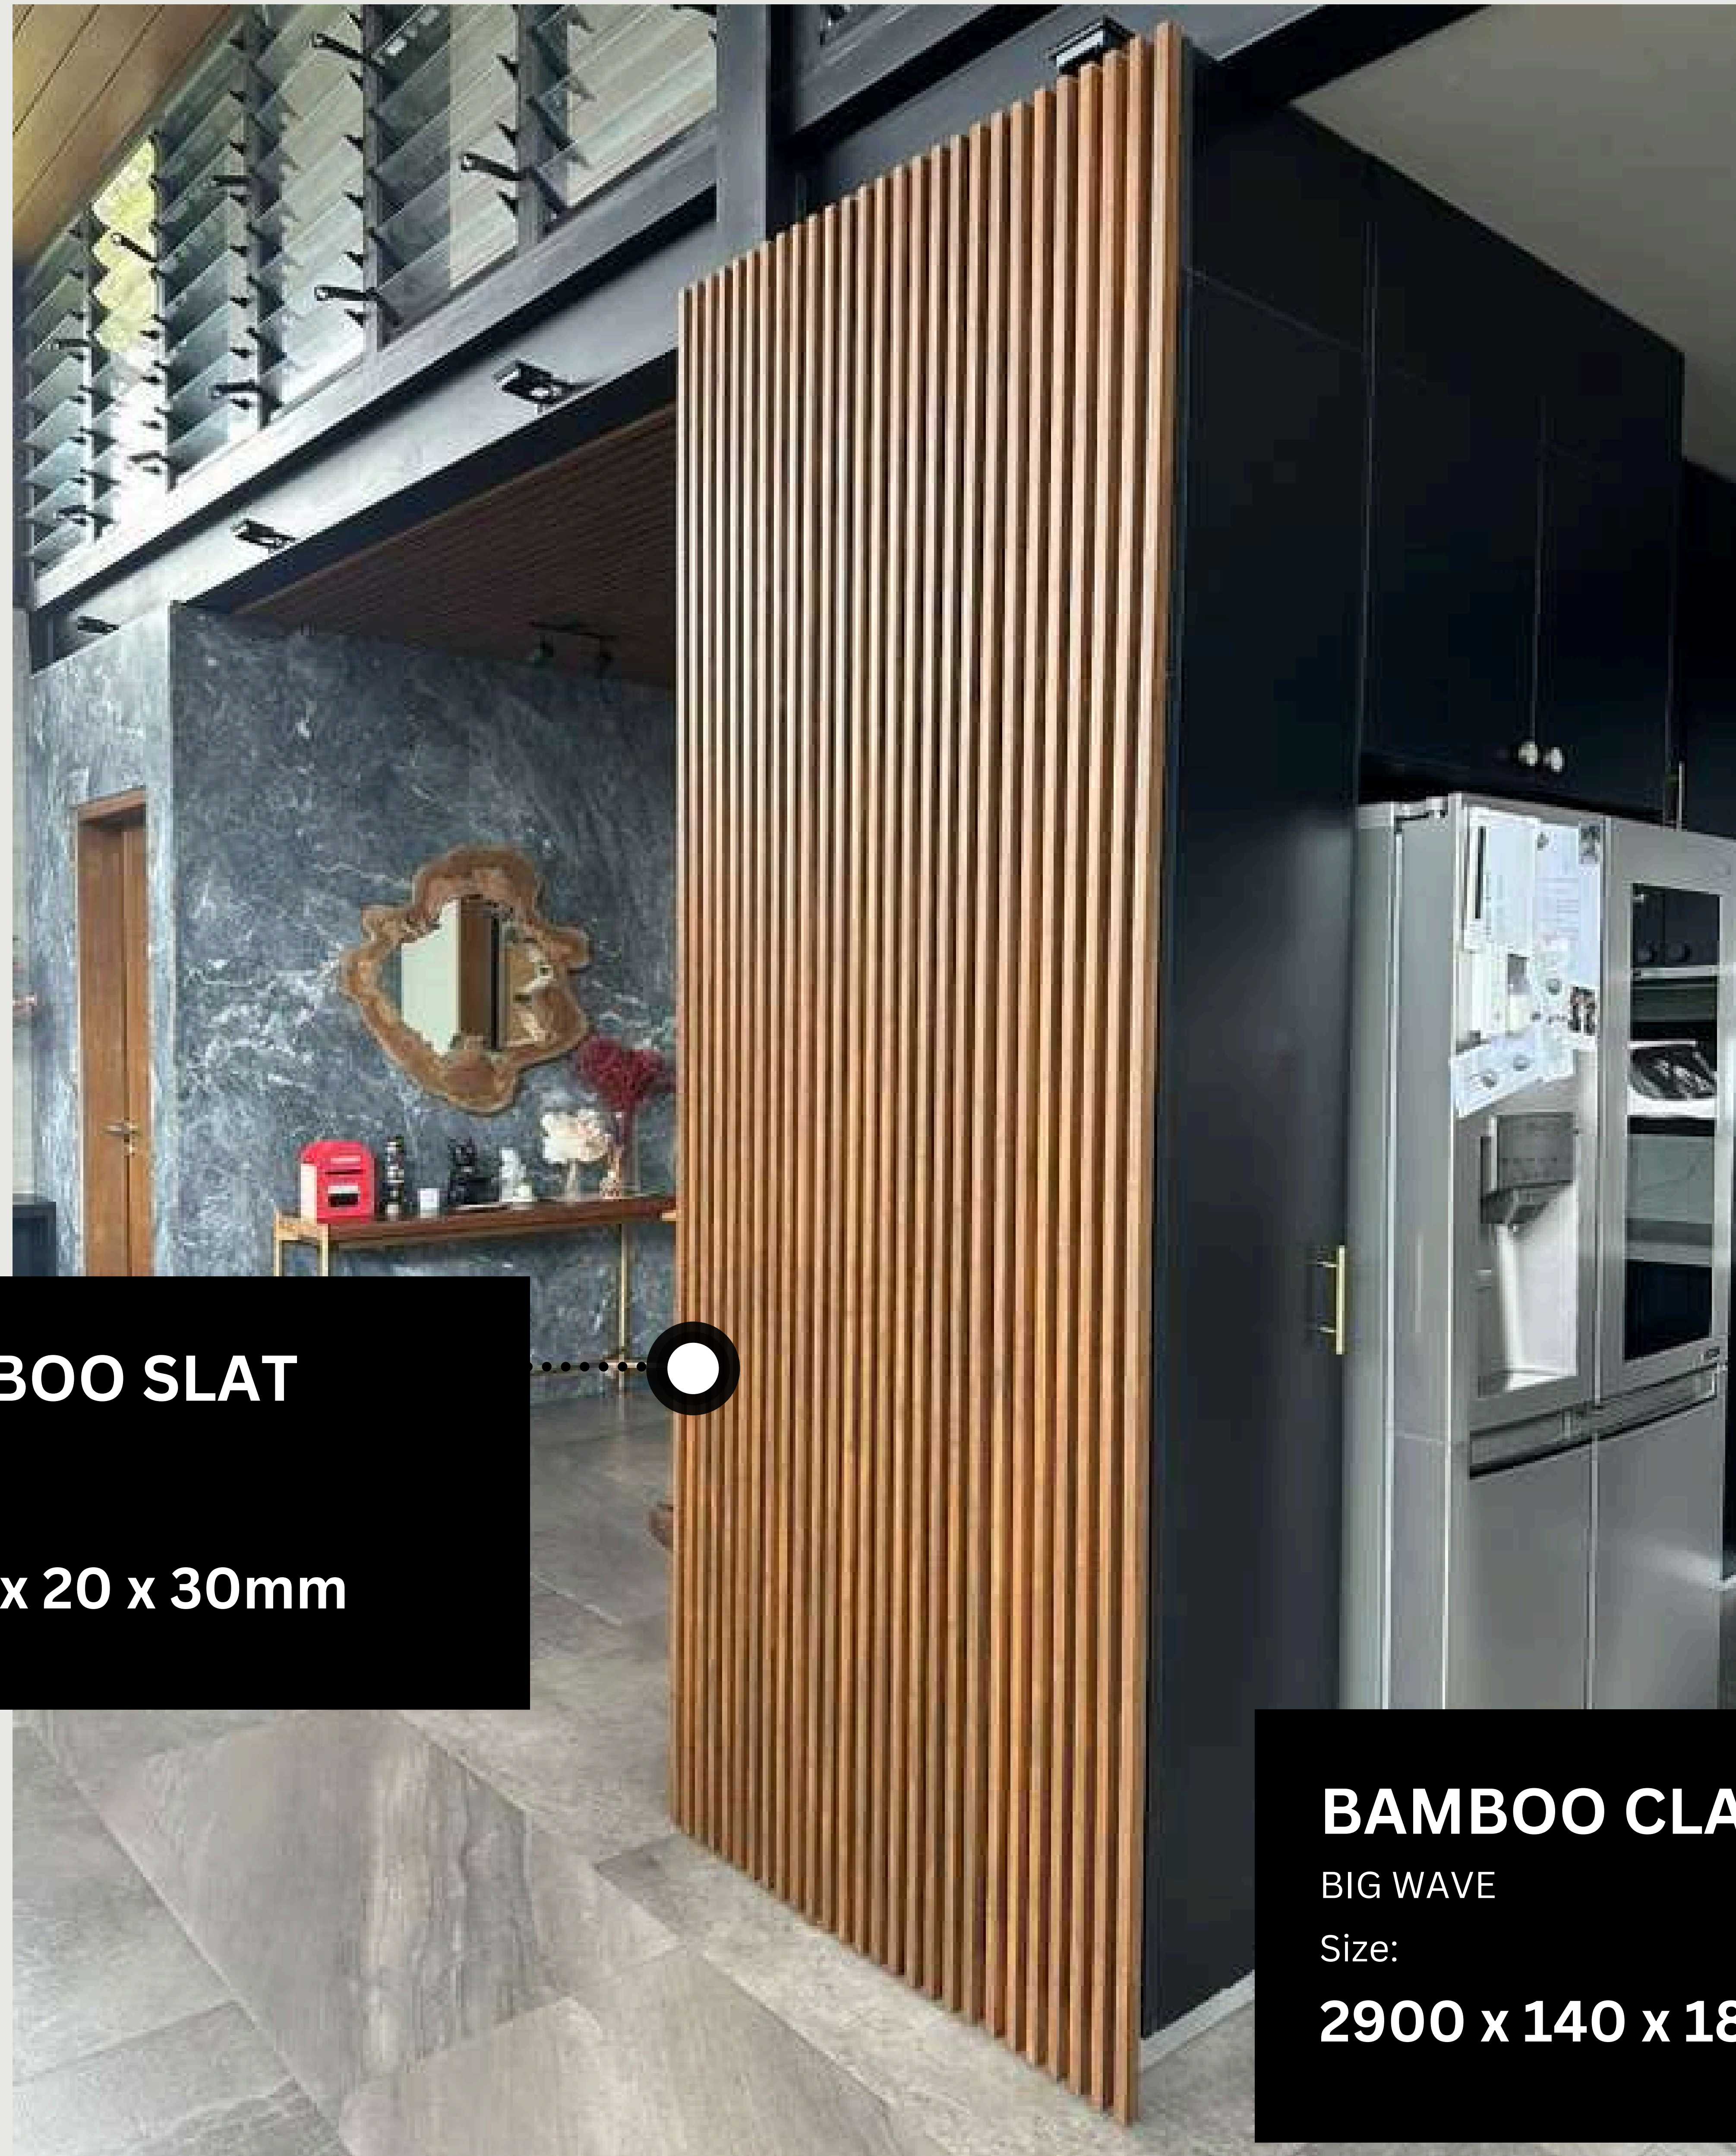

• • • • •
• • • • •

#SKYPOD CEBU

BY: ENGR. SLATER YOUNG