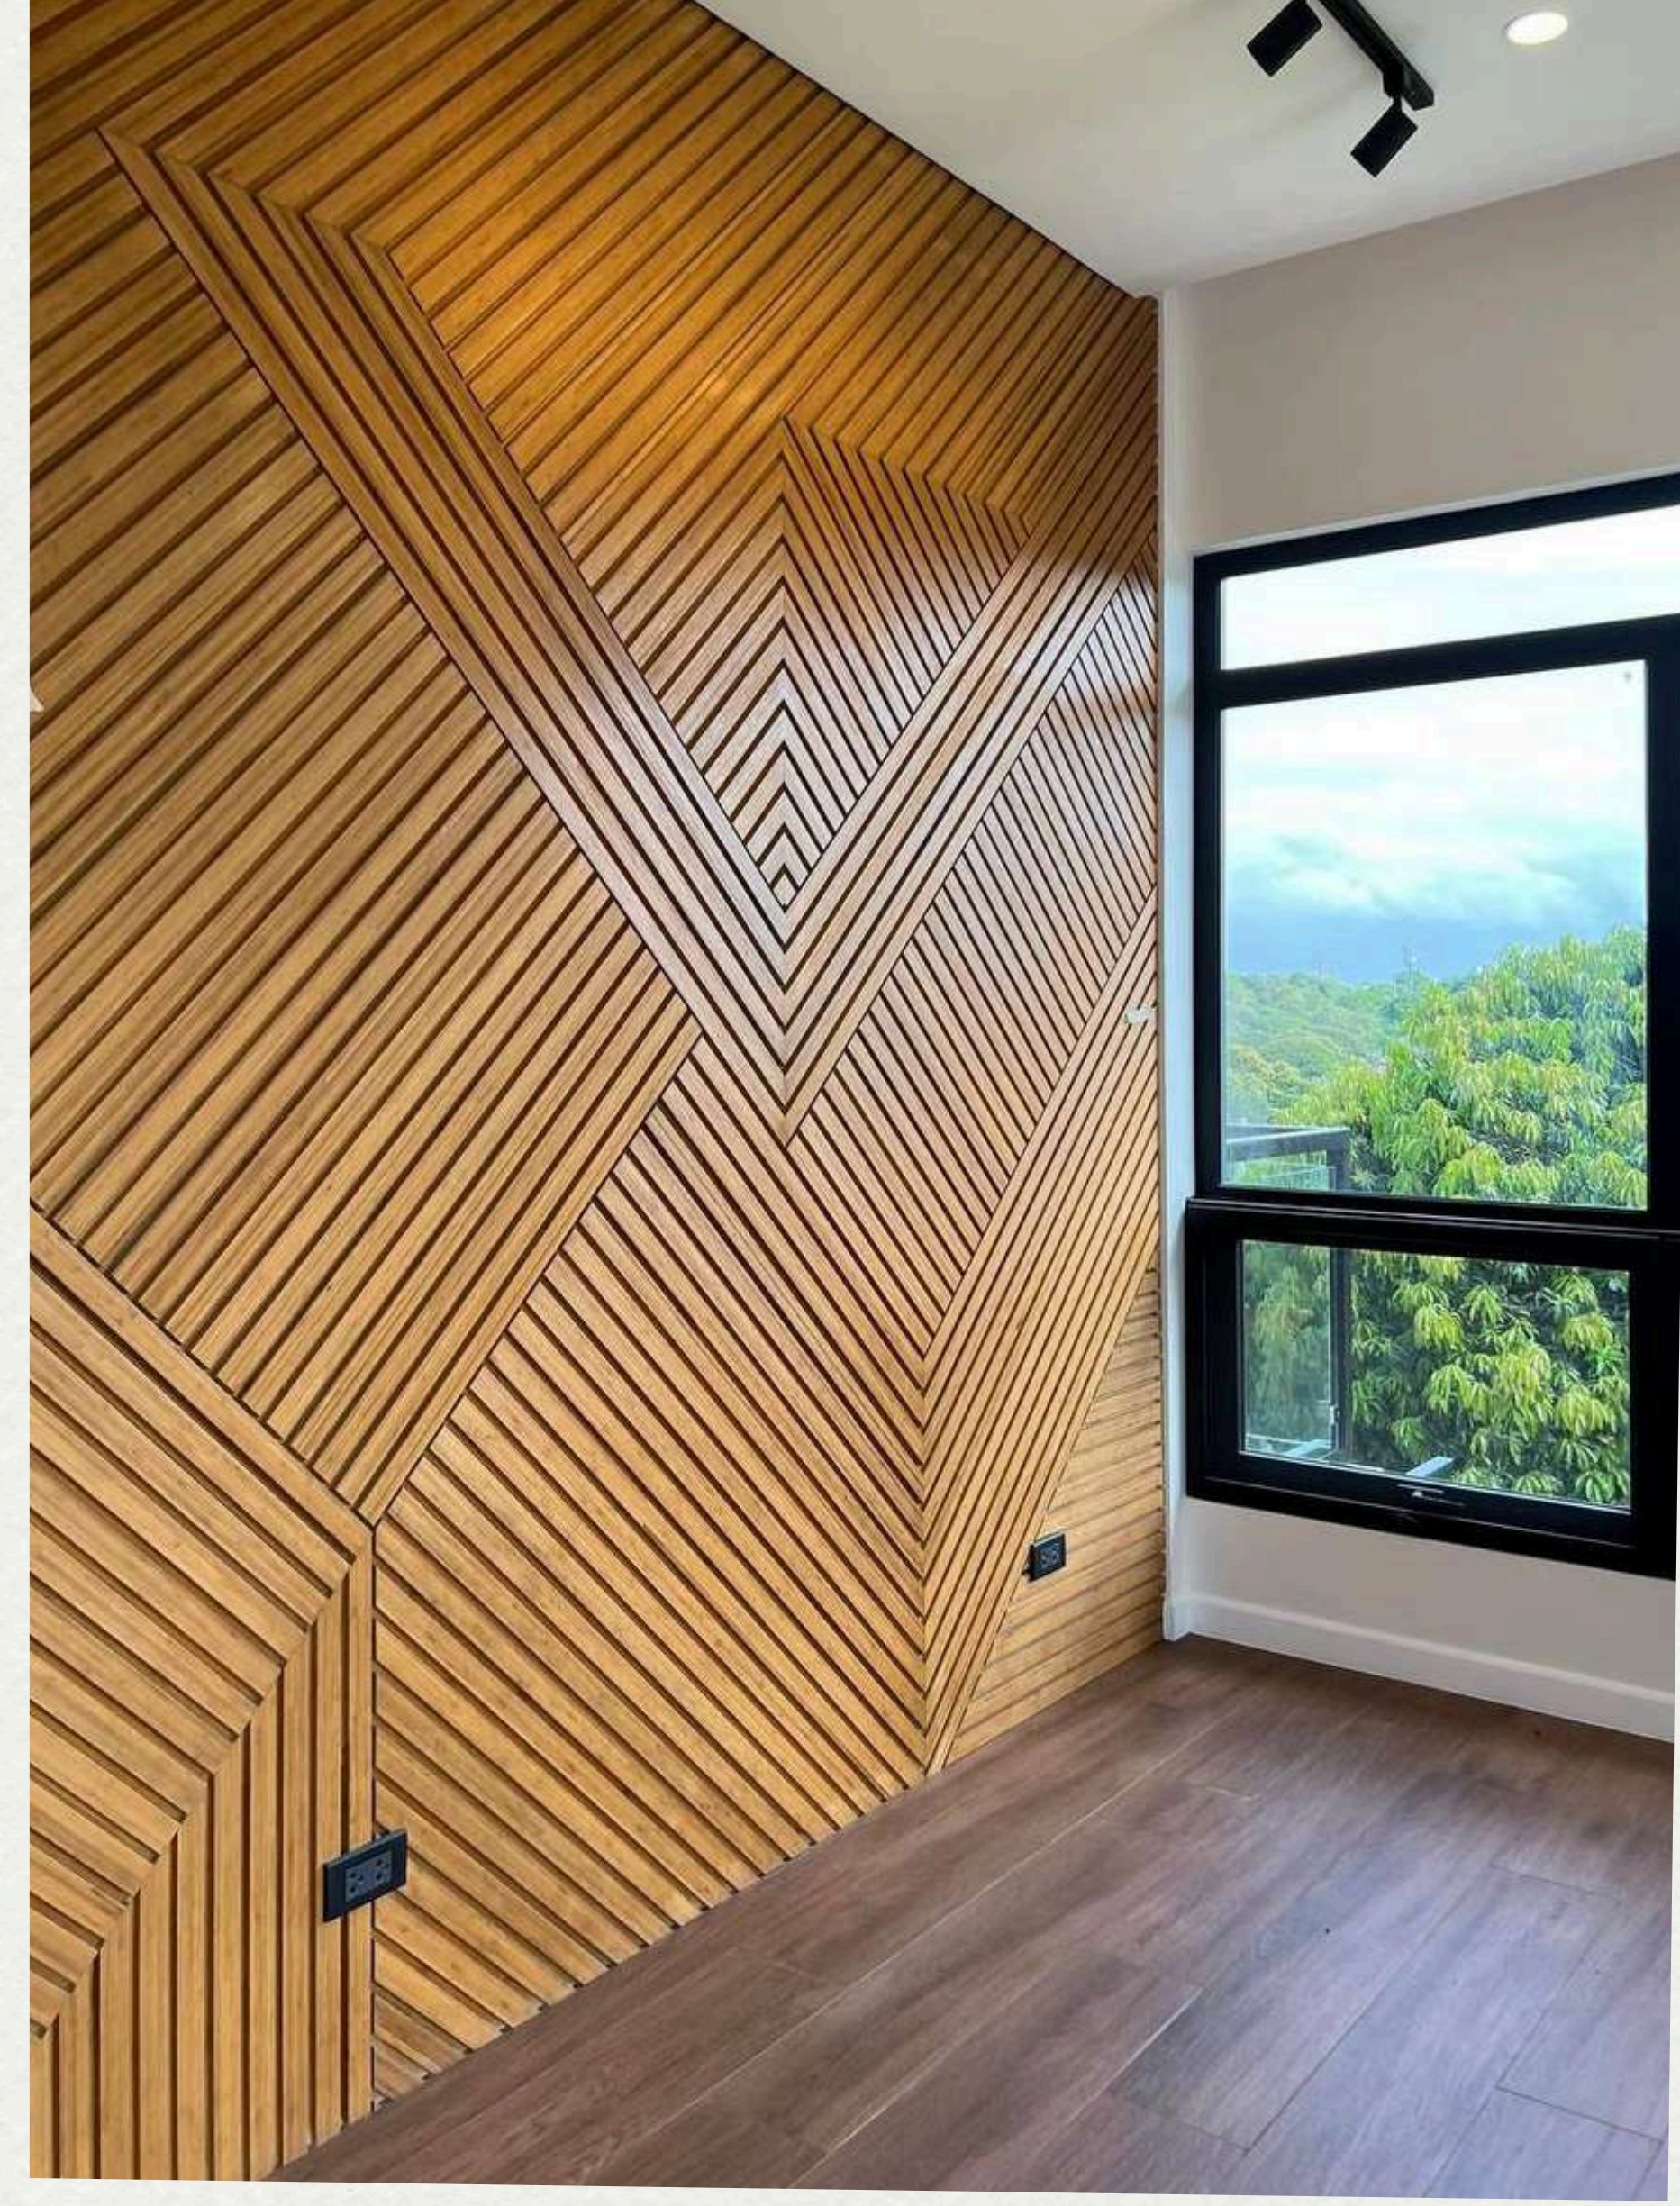

## STAIRNOSING

**1830 x 83 x 24mm**  
(Strandwoven)

**N/A**  
(Horizontal)

Used on the front edge of a stair step

# bamboo cladding

**MODERN BAMBOO  
WALL CLADDING**

Made from 100% Natural Bamboo