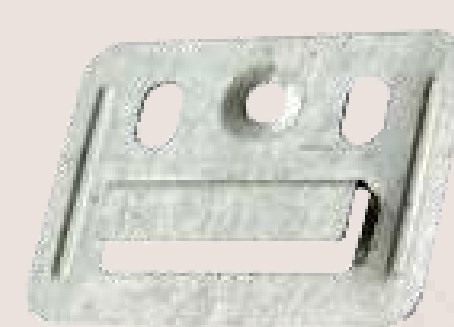

L-CORNER 106
3000x25x25mm