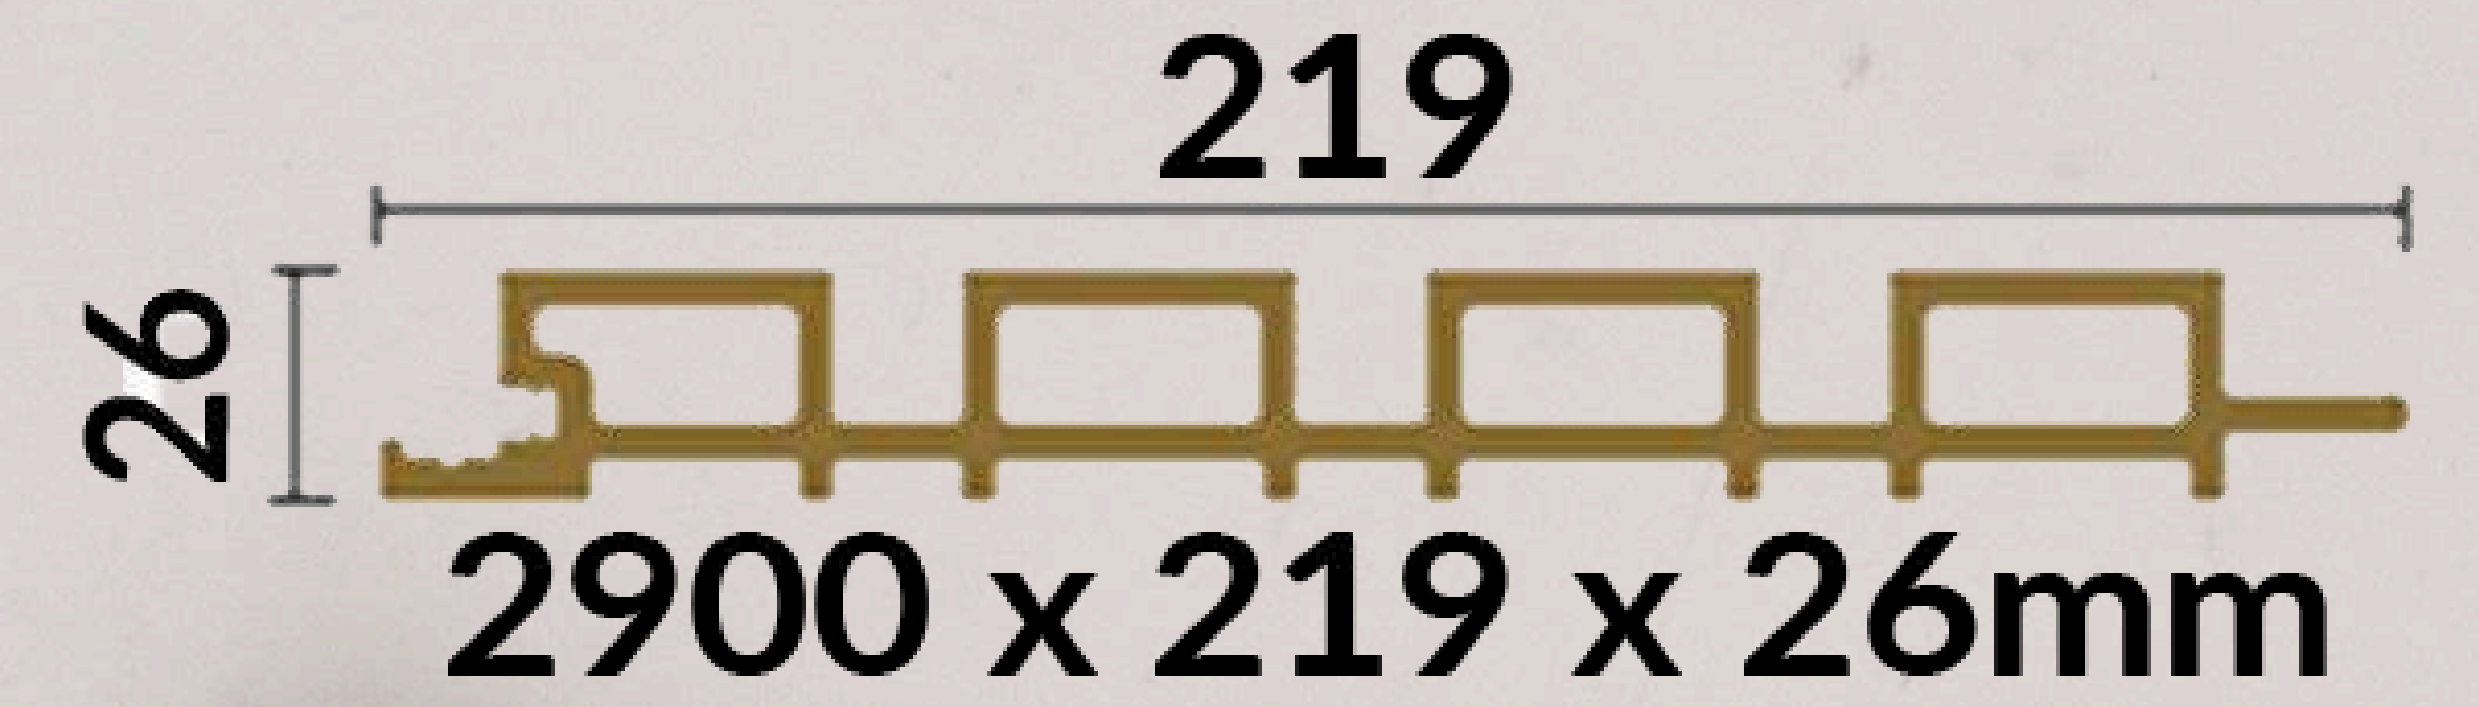

# OUTDOOR WPC CLADDING

ZW303

accessories

L-CORNER 303  
2900x50x40mm

JOIST J4025  
2900x40x25mm